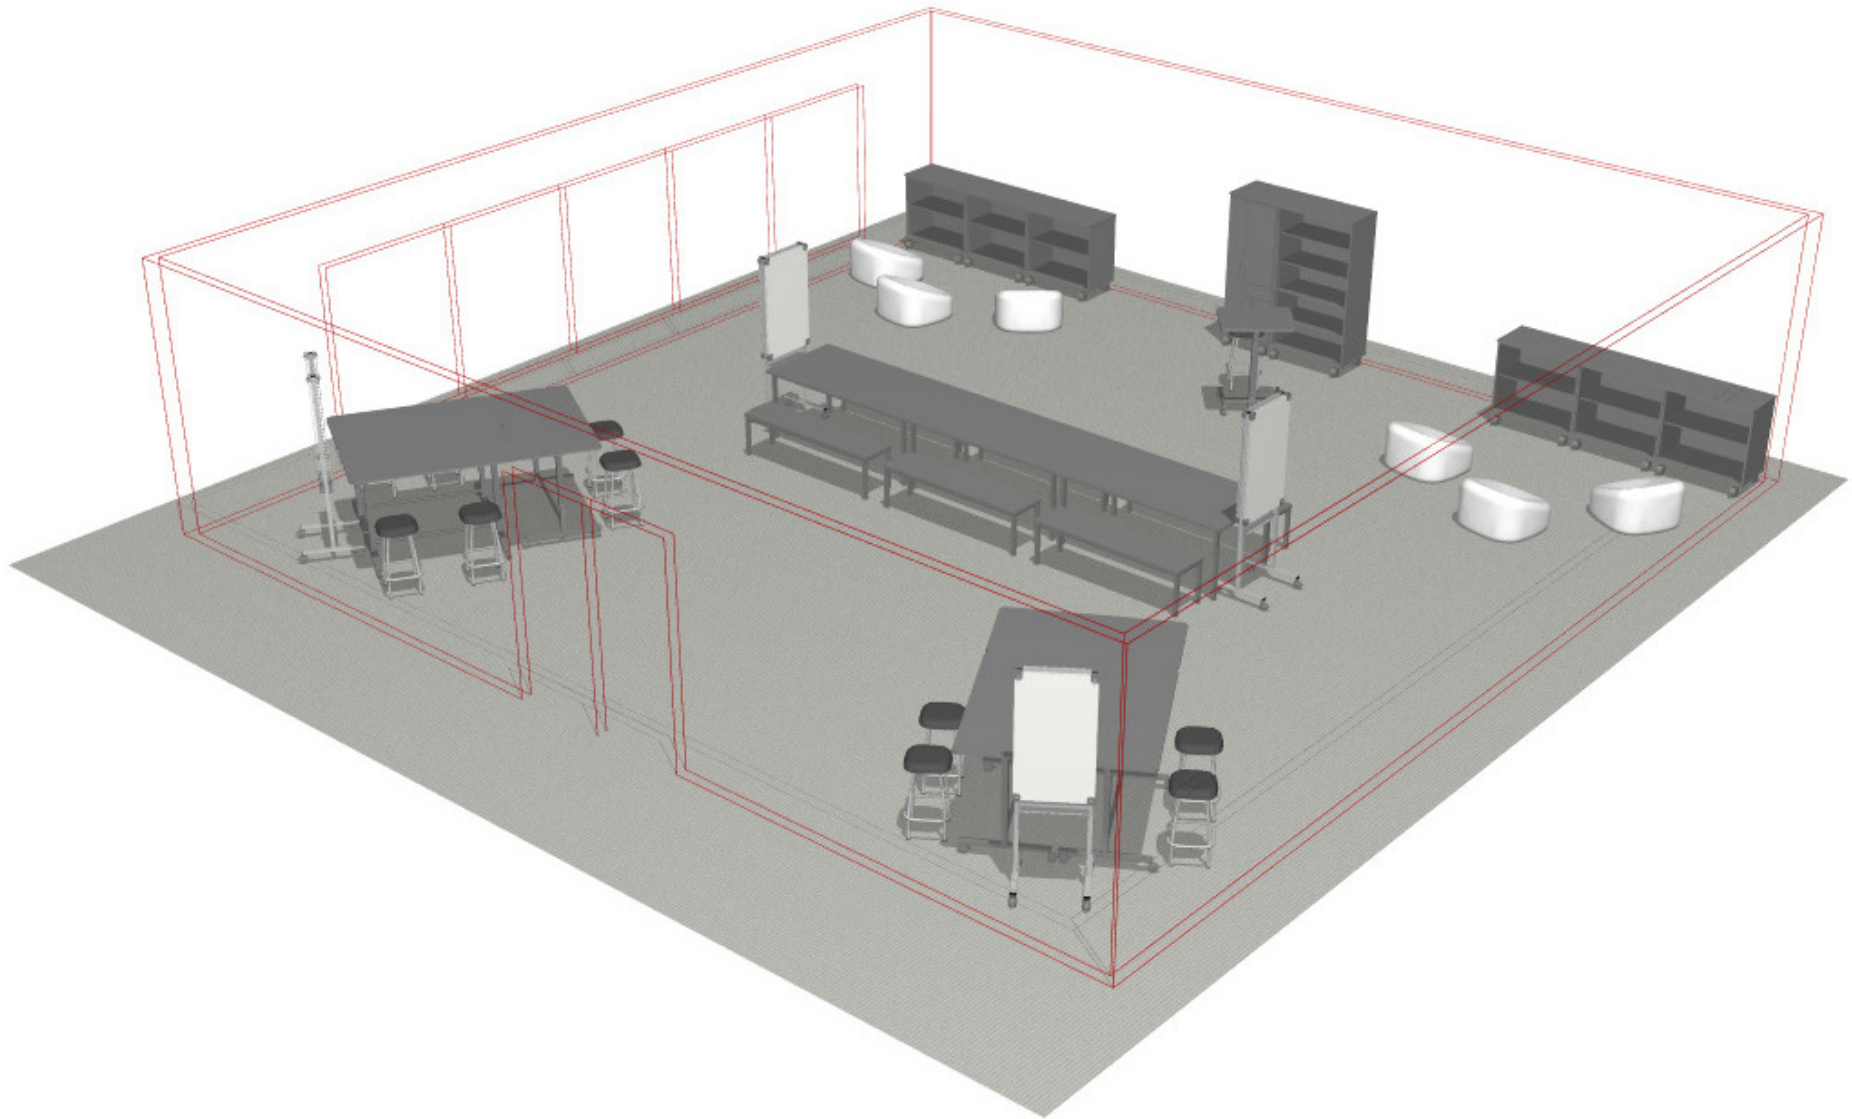

PERSPECTIVE VIEW

912.FAC.CMB.03

High School.Facilitate.Combination.#3

Fleetwood®

For help creating your effective learning environment,
contact us at 616.396.1142 or sales@fleetwoodfurniture.com

PLAN VIEW

912.FAC.CMB.03

High School.Facilitate.Combination.#3

PRODUCT LIST

912.FAC.CMB.03

High School.Facilitate.Combination.#3

PART NUMBER	DESCRIPTION	QTY	LIST	EXT. SELL
ST26FS	Dark Graphite Seat 13.5w 26h 13.5d	13	\$460	\$5,980
SSRB30	Soft Rock Foam Bean Bag 30w 8-20h 30d	6	\$220	\$1,320
PT-RS7600B4	Rectangle Table, Steel Frame, Square Legs 72w 29h 36d Benches(2) 63w 18h 15d Fixed Height Lvlrs	3	\$1,276	\$3,823
P701	Tall 4 Shelf No Drs Cstrs 36w 68h 20d	1	\$1,552	\$1,552
P700	Low Storage 1 Shelf No Drs Lckg Casters 36w 36h 20d	6	\$934	\$5,604
P610	Tall Wrdb Tower Lckg Cstrs 24w 68h 20d	1	\$2,428	\$2,428
NS-PR308Q	Plane Desk, Pneumatic Base, 1 "thick worksurface, Adjustable Height 75mm Casters 30w 28-45h 24d. Pneumatic column color is Silver	1	\$990	\$990
MB100	Vertical Cart with 4 Pages 26w 72h 22d	4	\$1,400	\$5,600
FN-PR6380BF	Plane Table, Flip and Nest I-Leg Adjustable Height H-Frame Cstrs 60w 34-42h 30d	6	\$892	\$5,352