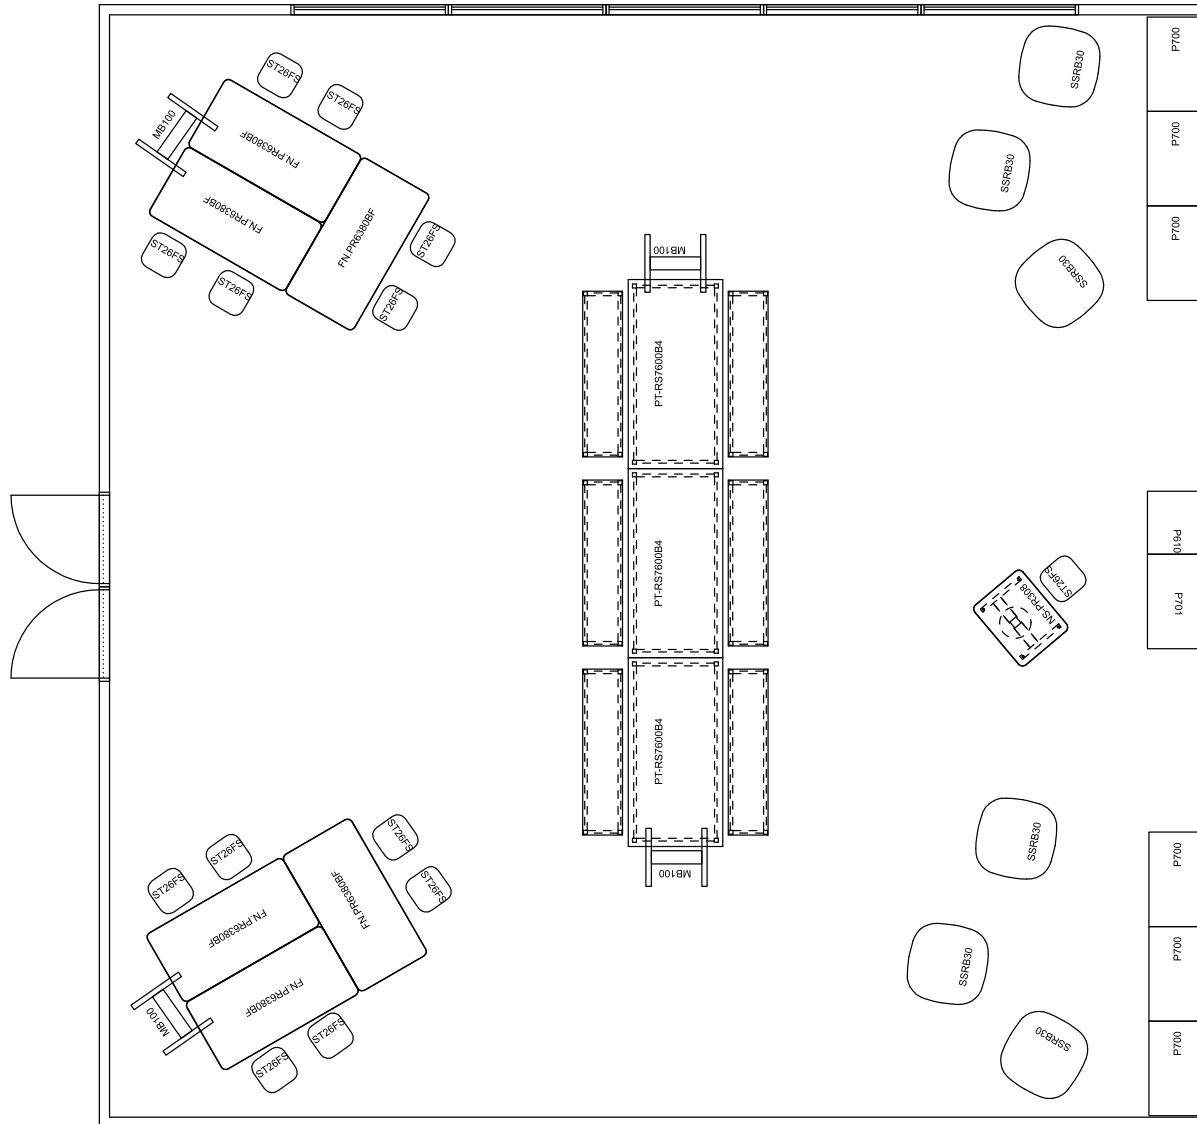

PERSPECTIVE VIEW

912.FAC.CMB.03

High School.Facilitate.Combination.#3

Fleetwood®

For help creating your effective learning environment,
contact us at 616.396.1142 or sales@fleetwoodfurniture.com

PLAN VIEW

912.FAC.CMB.03

High School.Facilitate.Combination.#3

PRODUCT LIST

912.FAC.CMB.03

High School.Facilitate.Combination.#3

PART NUMBER	DESCRIPTION	QTY	LIST	EXT. SELL
ST26FS	Dark Graphite Seat 13.5w 26h 13.5d	13	\$460	\$5,980
SSRB30	Soft Rock Foam Bean Bag 30w 8-20h 30d	6	\$220	\$1,320
PT-RS7600B4	Rectangle Table, Steel Frame, Square Legs 72w 29h 36d Benches(2) 63w 18h 15d Fixed Height Lvlrs	3	\$1,276	\$3,823
P701	Tall 4 Shelf No Drs Cstrs 36w 68h 20d	1	\$1,552	\$1,552
P700	Low Storage 1 Shelf No Drs Lckg Casters 36w 36h 20d	6	\$934	\$5,604
P610	Tall Wrdb Tower Lckg Cstrs 24w 68h 20d	1	\$2,428	\$2,428
NS-PR308Q	Plane Desk, Pneumatic Base, 1 "thick worksurface, Adjustable Height 75mm Casters 30w 28-45h 24d. Pneumatic column color is Silver	1	\$990	\$990
MB100	Vertical Cart with 4 Pages 26w 72h 22d	4	\$1,400	\$5,600
FN-PR6380BF	Plane Table, Flip and Nest I-Leg Adjustable Height H-Frame Cstrs 60w 34-42h 30d	6	\$892	\$5,352