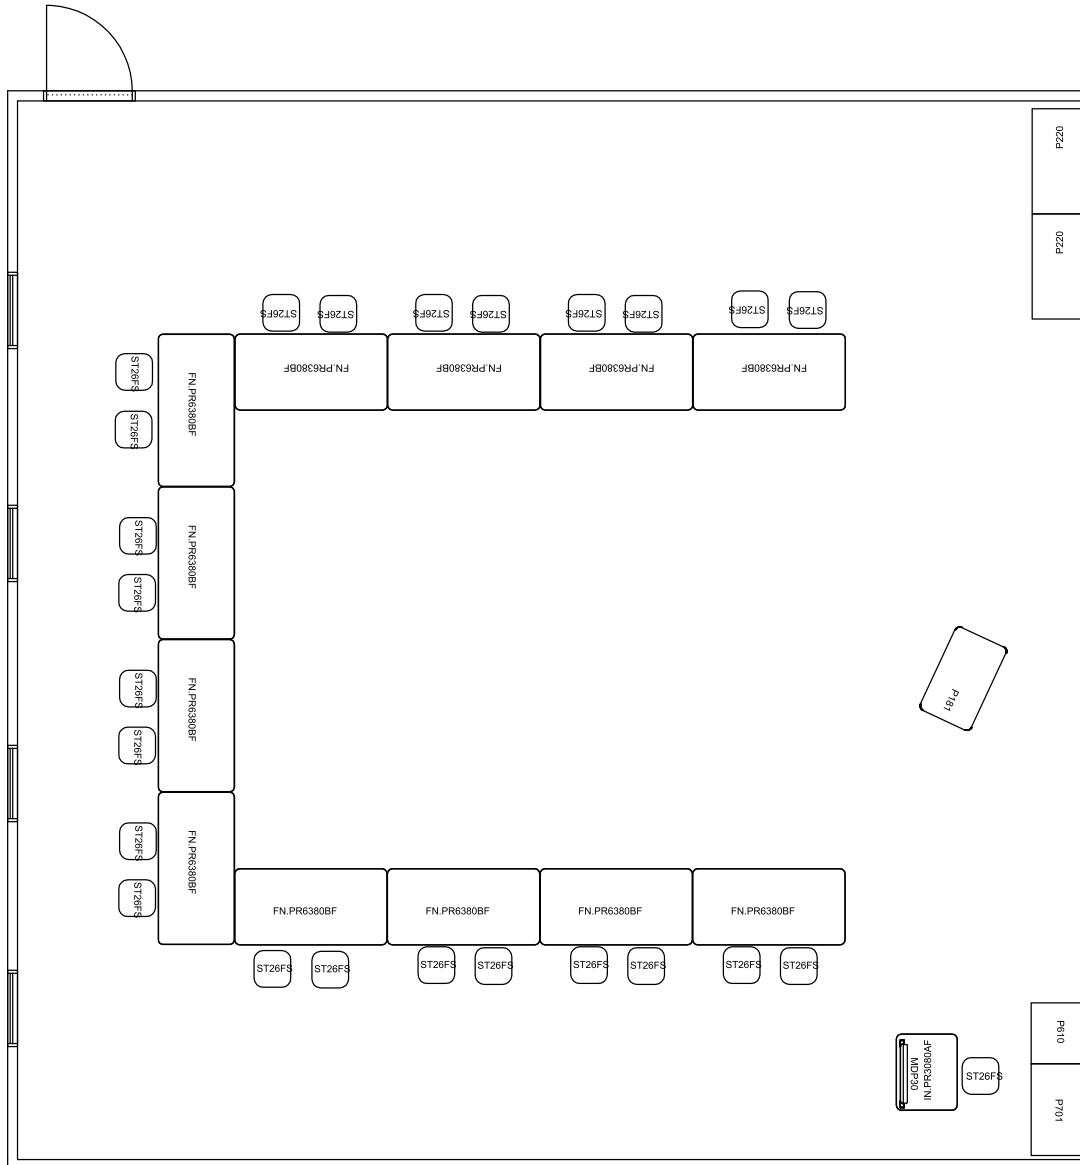

PERSPECTIVE VIEW

912.DEM.USH.04

High School.Demonstration .U-Shape.#4

Fleetwood®

For help creating your effective learning environment,
contact us at 616.396.1142 or sales@fleetwoodfurniture.com

PLAN VIEW

912.DEM.USH.04

High School.Demonstration .U-Shape.#4

PRODUCT LIST

912.DEM.USH.04

High School.Demonstration .U-Shape.#4

PART NUMBER	DESCRIPTION	QTY	LIST	EXT. SELL
ST26FS	Dark Graphite Seat 13.5w 26h 13.5d	1	\$460	\$460
ST26FS	Dark Graphite Seat 13.5w 26h 13.5d	24	\$460	\$11,040
P701	Tall Storage 4 Shelf No Drs Lckg Casters 36w 68h 20d	1	\$1,552	\$1,552
P610	Tall Wrdb Tower Lckg Cstrs 24w 68h 20d	1	\$2,428	\$2,428
P220	Mid Tray Storage 1 Shelf Gratnells Trays Included No Drs Lckg Casters 42w 44h 20d	2	\$1,758	\$3,516
P181	Presentation Cart 1 Shelf Gratnells Trays Included Lckg Dr With Power Lckg Casters 36w 40h 22d	1	\$1,758	\$1,758
MDP30	Perforated Steel Modesty Panel Installed at the factory 30w 14h	1	\$96	\$96
IN-PR3080AF	Plane Desk, Steel Frame Round Legs (4) Adjustable Height H-Frame Cstrs 30w 34-42h 24d	1	\$546	\$546
FN-PR6380BF	Plane Table, Flip and Nest I-Leg Adjustable Height H-Frame Cstrs 60w 34-42h 30d	12	\$892	\$10,704

Total FLEETWOOD - \$32,100.00

RENDERING

912.DEM.USH.04

High School.Demonstration .U-Shape.#4