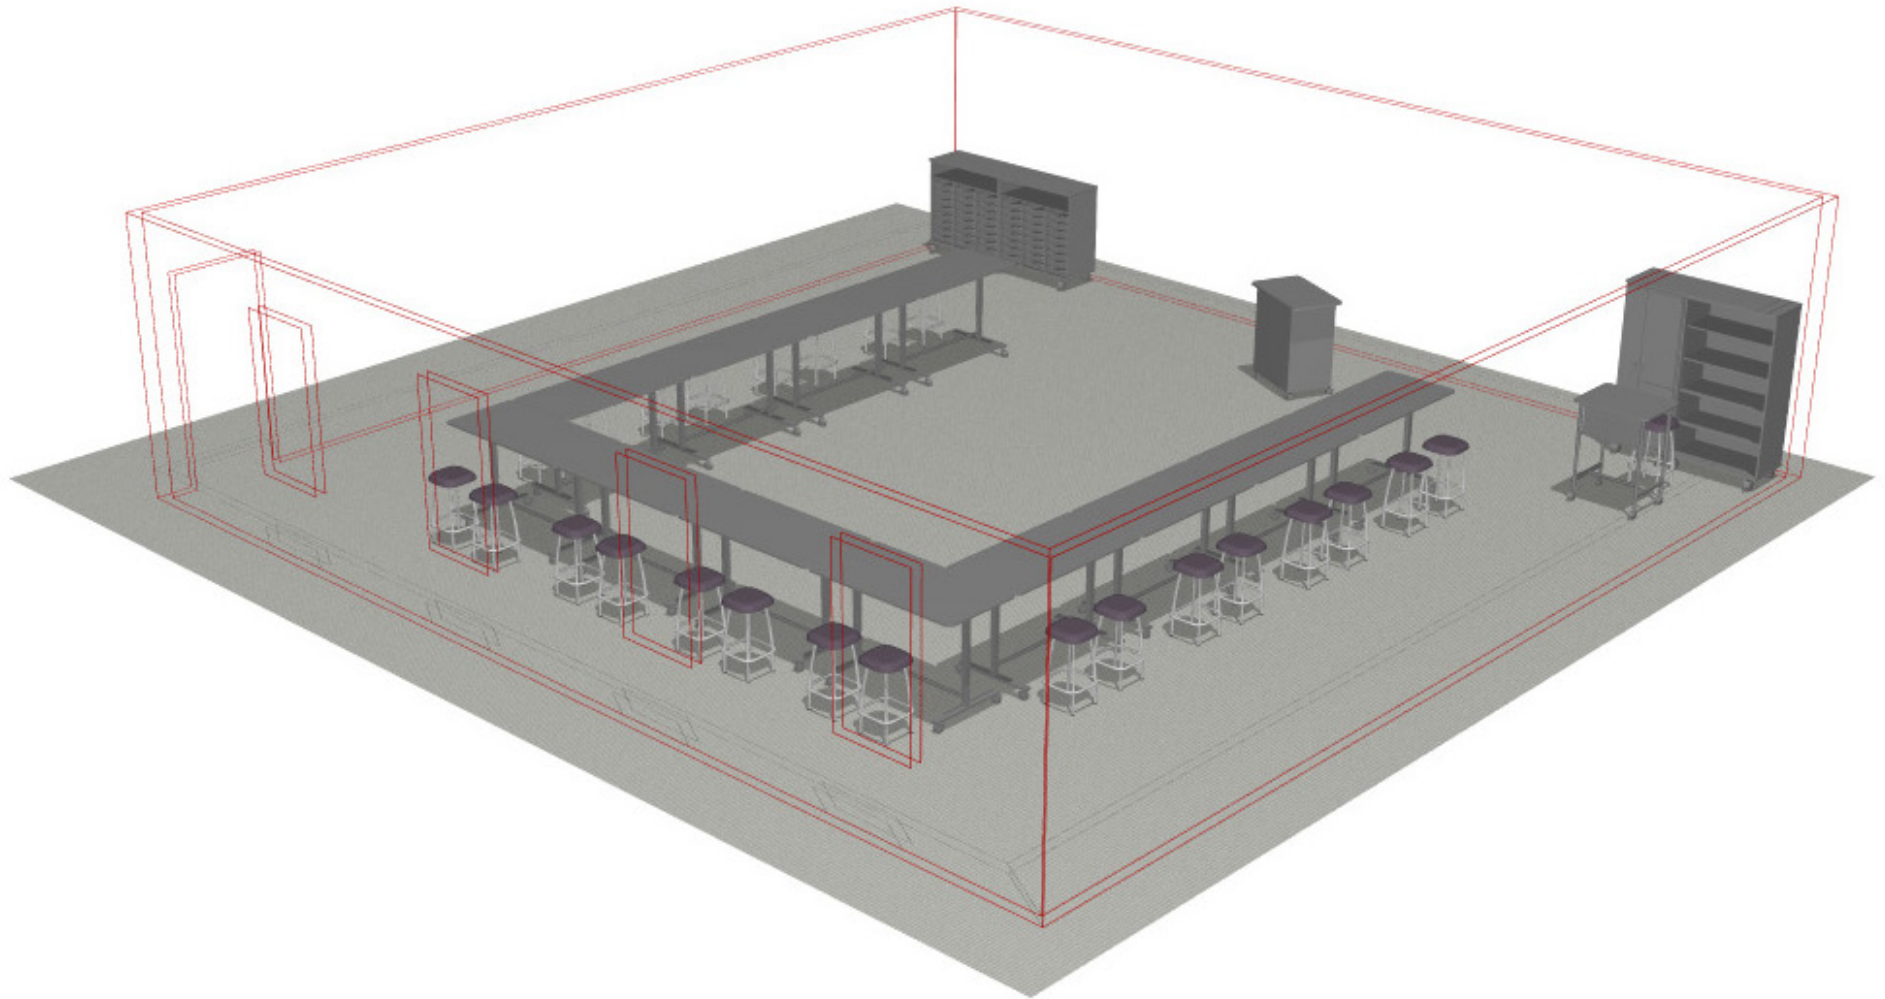

PERSPECTIVE VIEW

912.DEM.USH.04

High School.Demonstration .U-Shape.#4

Fleetwood®

For help creating your effective learning environment,
contact us at 616.396.1142 or sales@fleetwoodfurniture.com

PLAN VIEW

912.DEM.USH.04

High School.Demonstration .U-Shape.#4

PRODUCT LIST

912.DEM.USH.04

High School.Demonstration .U-Shape.#4

PART NUMBER	DESCRIPTION	QTY	LIST	EXT. SELL
ST26FS	Dark Graphite Seat 13.5w 26h 13.5d	1	\$460	\$460
ST26FS	Dark Graphite Seat 13.5w 26h 13.5d	24	\$460	\$11,040
P701	Tall Storage 4 Shelf No Drs Lckg Casters 36w 68h 20d	1	\$1,552	\$1,552
P610	Tall Wrdb Tower Lckg Cstrs 24w 68h 20d	1	\$2,428	\$2,428
P220	Mid Tray Storage 1 Shelf Gratnells Trays Included No Drs Lckg Casters 42w 44h 20d	2	\$1,758	\$3,516
P181	Presentation Cart 1 Shelf Gratnells Trays Included Lckg Dr With Power Lckg Casters 36w 40h 22d	1	\$1,758	\$1,758
MDP30	Perforated Steel Modesty Panel Installed at the factory 30w 14h	1	\$96	\$96
IN-PR3080AF	Plane Desk, Steel Frame Round Legs (4) Adjustable Height H-Frame Cstrs 30w 34-42h 24d	1	\$546	\$546
FN-PR6380BF	Plane Table, Flip and Nest I-Leg Adjustable Height H-Frame Cstrs 60w 34-42h 30d	12	\$892	\$10,704

Total FLEETWOOD - \$32,100.00

RENDERING

912.DEM.USH.04

High School.Demonstration .U-Shape.#4