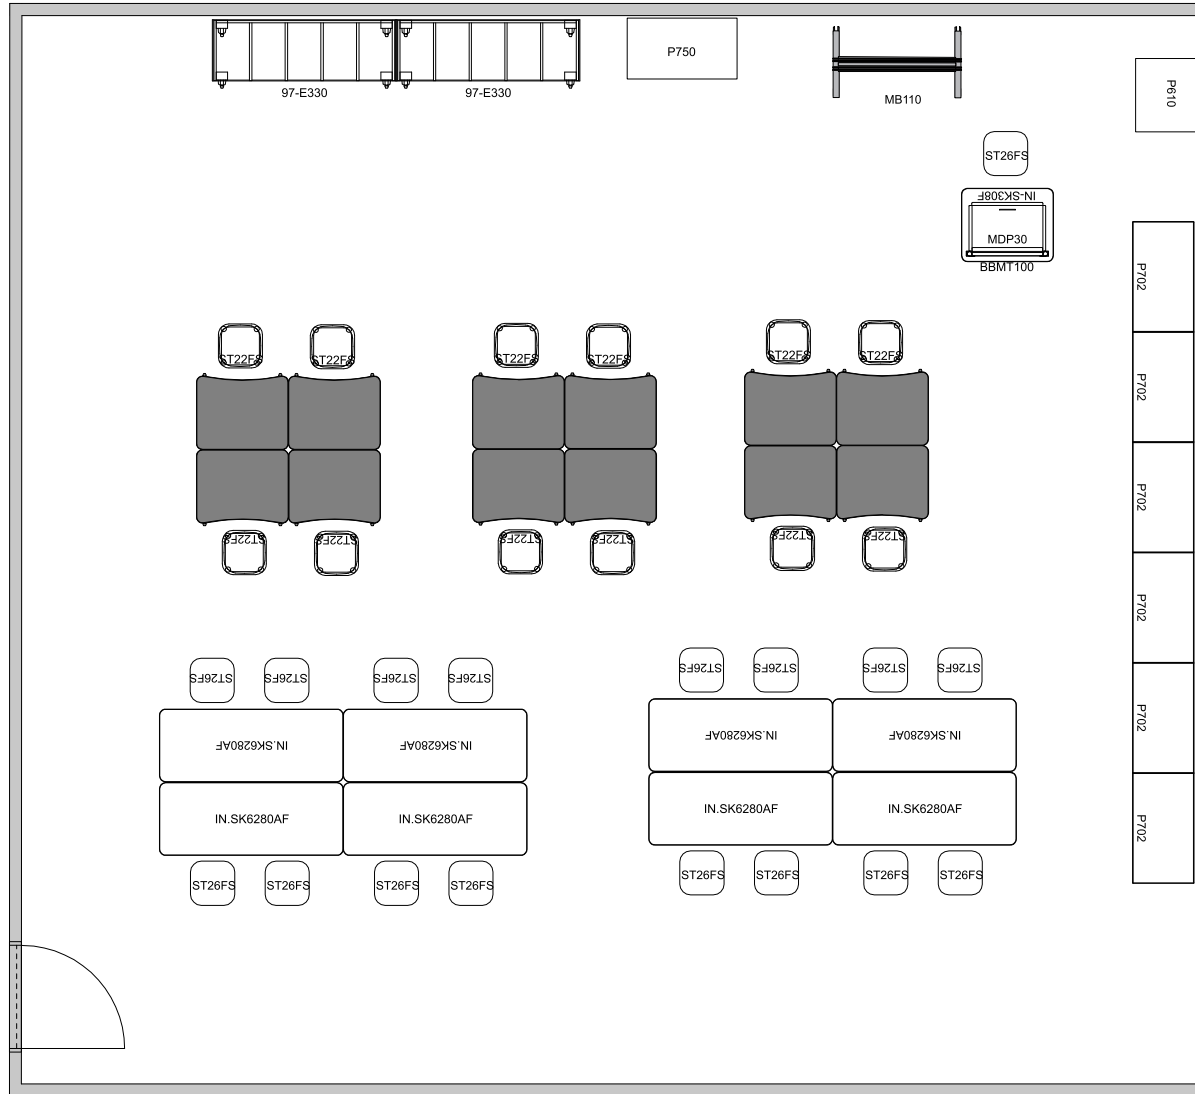

PLAN VIEW

68G.FAC.CLS.01

Middle/Jr. High.Facilitate.Cluster.#1