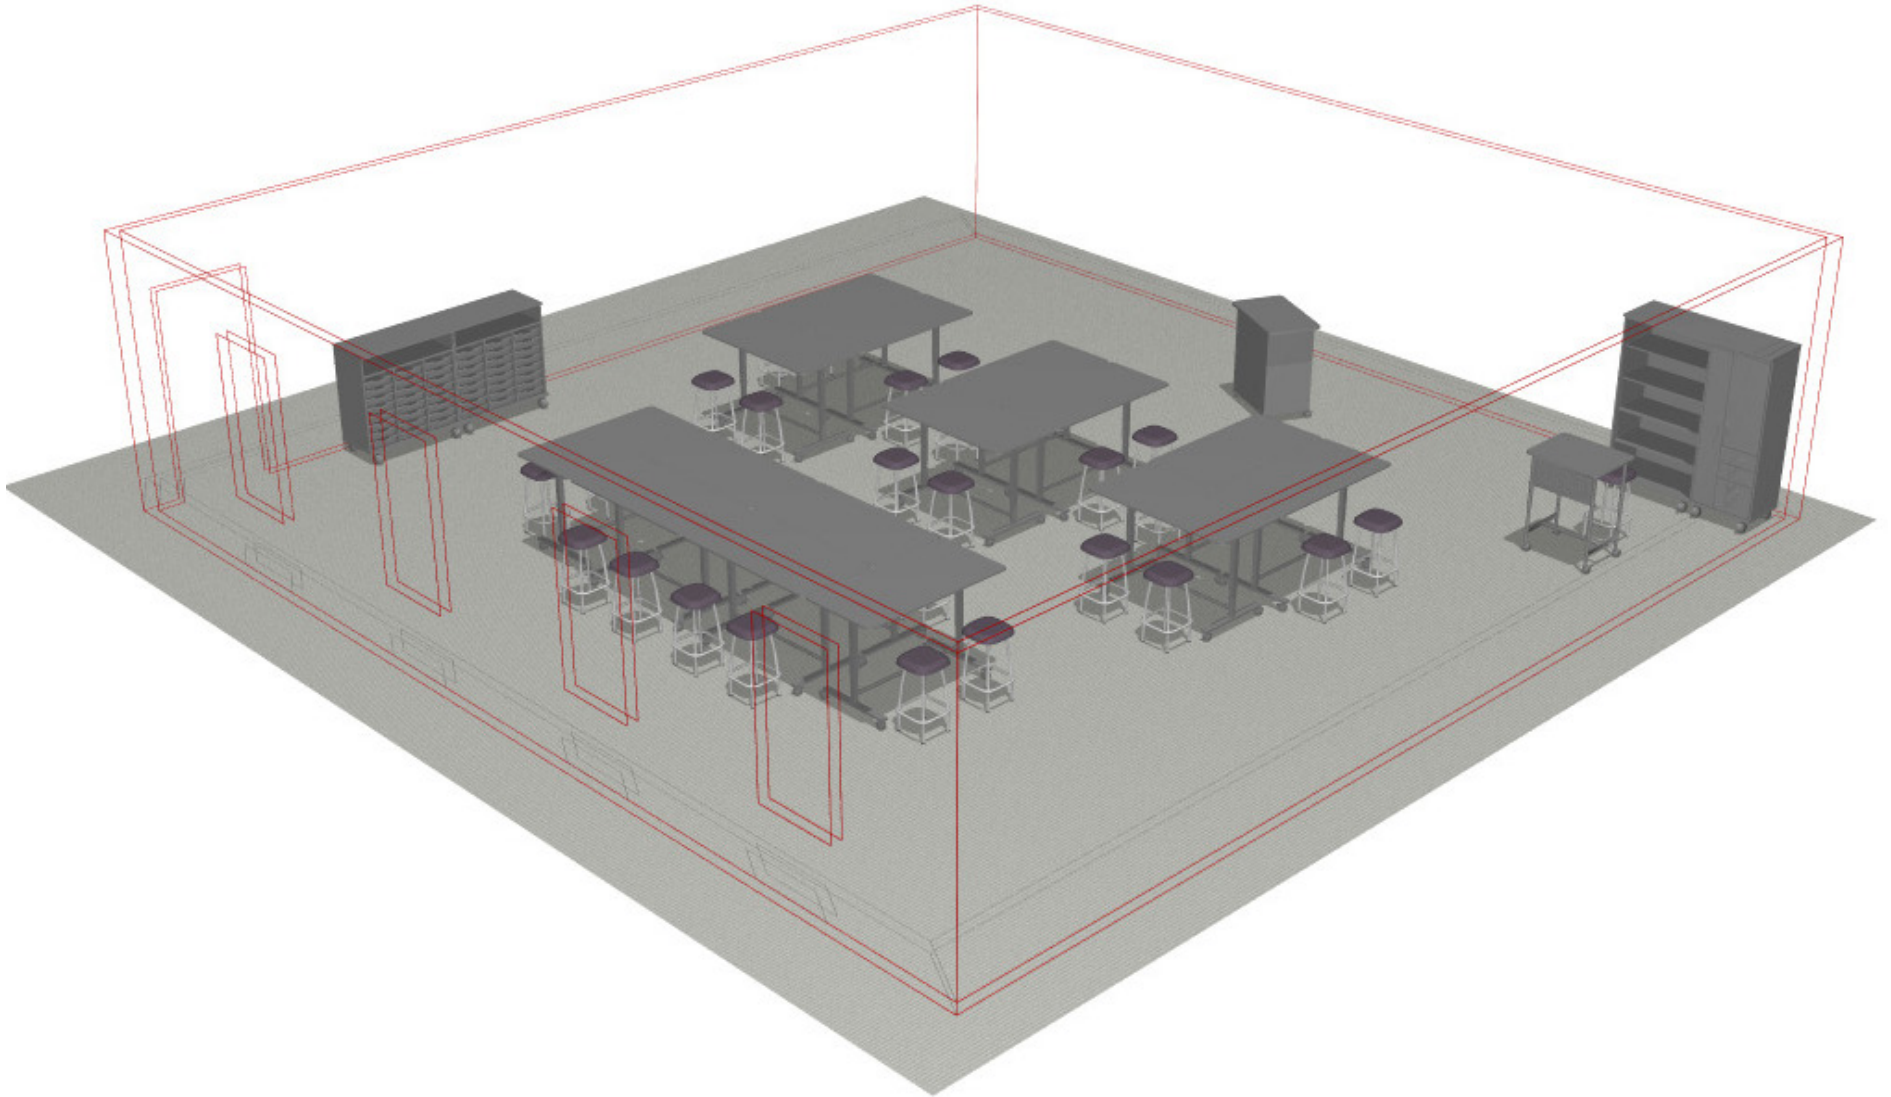

PERSPECTIVE VIEW

68G.DEM.CLS.04

Middle/Jr. High.Demonstration.Cluster.#4

Fleetwood®

For help creating your effective learning environment,
contact us at 616.396.1142 or sales@fleetwoodfurniture.com

PLAN VIEW

68G.DEM.CLS.04

Middle/Jr. High.Demonstration.Cluster.#4

PRODUCT LIST

68G.DEM.CLS.04

Middle/Jr. High.Demonstration.Cluster.#4

| PART NUMBER | DESCRIPTION | QTY | LIST | EXT. SELL |
|-------------|--|-----|---------|-----------|
| ST26FS | Rock Active Seating Stool Dark Graphite Seat Levelers 13.5w 26h 13.5d | 31 | \$300 | \$9,300 |
| P701 | Designer Collection Tall Storage, Single Sided, 4 Adjustable Shelves, No Doors , Perforated Steel Back Panel, 100mm Locking Casters 36w 68h 20d | 1 | \$1,552 | \$1,552 |
| P610 | Designer Collection Tall Wardrobe Tower, Garment Rod, 2 Adjustable Shelves, Ped file has 2 box and 1 file locking drawers, Locking Doors, , Perforated Steel Back Panel, 100mm Locking Casters | 1 | \$2,428 | \$2,428 |
| P220 | Designer Collection Mid Tray Storage, Open Storage, Holds up to 24 Gratnells Trays No Doors , Perforated Steel Back Panel, 100mm Locking Casters 42w 44h 20d | 2 | \$1,758 | \$3,516 |
| P181 | Presentation Cart, With Power, Holds up to 6 Gratnells Trays (Included) 1 Adjustable Shelf Non-Locking Door , Perforated Steel Back Panel, 75mm Locking Casters 36w 40h 22d | 1 | \$1,758 | \$1,758 |
| MDP30 | Perforated Steel Modesty Panel Installed at the factory 30w 14h | 1 | \$96 | \$96 |
| IN-PR308F | Plane Desk, Unitized Frame, Round Legs, 3/4"thick worksurface, Adjustable Height H-Leg with Foot Rail 75mm Casters 30w x 34-42h x 24d | 1 | \$574 | \$574 |
| FN-PR638F | Plane Table, Flip and Nest, 1"thick specialty worksurface material, Adjustable Height with - Foot Rail 75mm Casters 60w 34-42h 30d | 15 | \$978 | \$14,670 |