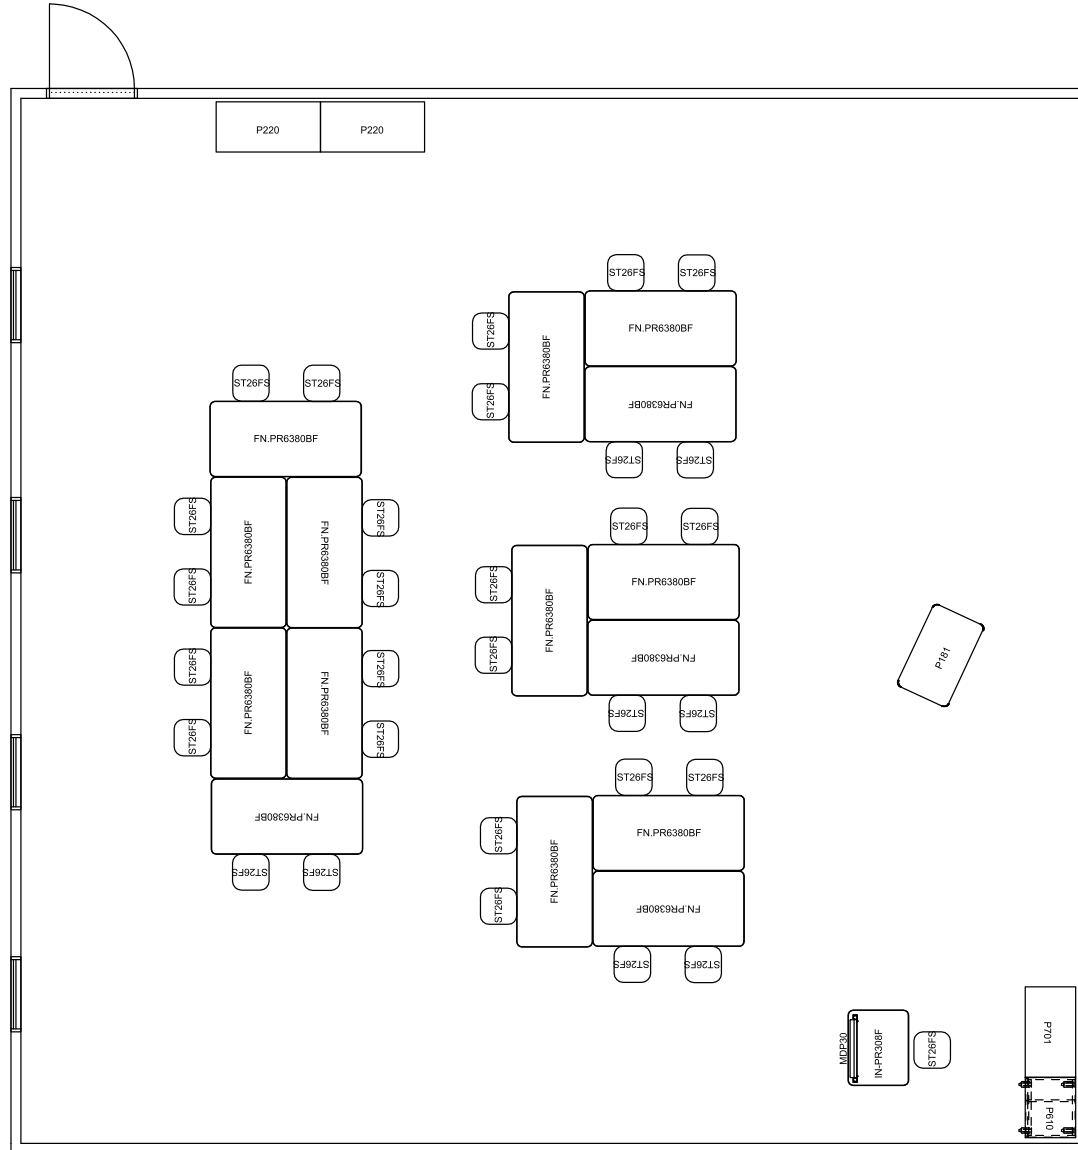

PERSPECTIVE VIEW

68G.DEM.CLS.04

Middle/Jr. High.Demonstration.Cluster.#4

Fleetwood®

For help creating your effective learning environment,
contact us at 616.396.1142 or sales@fleetwoodfurniture.com

PLAN VIEW

68G.DEM.CLS.04

Middle/Jr. High.Demonstration.Cluster.#4

PRODUCT LIST

68G.DEM.CLS.04

Middle/Jr. High.Demonstration.Cluster.#4

| PART NUMBER | DESCRIPTION | QTY | LIST | EXT. SELL |
|-------------|--|-----|---------|-----------|
| ST26FS | Rock Active Seating Stool Dark Graphite Seat Levelers 13.5w 26h 13.5d | 31 | \$300 | \$9,300 |
| P701 | Designer Collection Tall Storage, Single Sided, 4 Adjustable Shelves, No Doors , Perforated Steel Back Panel, 100mm Locking Casters 36w 68h 20d | 1 | \$1,552 | \$1,552 |
| P610 | Designer Collection Tall Wardrobe Tower, Garment Rod, 2 Adjustable Shelves, Ped file has 2 box and 1 file locking drawers, Locking Doors, , Perforated Steel Back Panel, 100mm Locking Casters | 1 | \$2,428 | \$2,428 |
| P220 | Designer Collection Mid Tray Storage, Open Storage, Holds up to 24 Gratnells Trays No Doors , Perforated Steel Back Panel, 100mm Locking Casters 42w 44h 20d | 2 | \$1,758 | \$3,516 |
| P181 | Presentation Cart, With Power, Holds up to 6 Gratnells Trays (Included) 1 Adjustable Shelf Non-Locking Door , Perforated Steel Back Panel, 75mm Locking Casters 36w 40h 22d | 1 | \$1,758 | \$1,758 |
| MDP30 | Perforated Steel Modesty Panel Installed at the factory 30w 14h | 1 | \$96 | \$96 |
| IN-PR308F | Plane Desk, Unitized Frame, Round Legs, 3/4"thick worksurface, Adjustable Height H-Leg with Foot Rail 75mm Casters 30w x 34-42h x 24d | 1 | \$574 | \$574 |
| FN-PR638F | Plane Table, Flip and Nest, 1"thick specialty worksurface material, Adjustable Height with - Foot Rail 75mm Casters 60w 34-42h 30d | 15 | \$978 | \$14,670 |