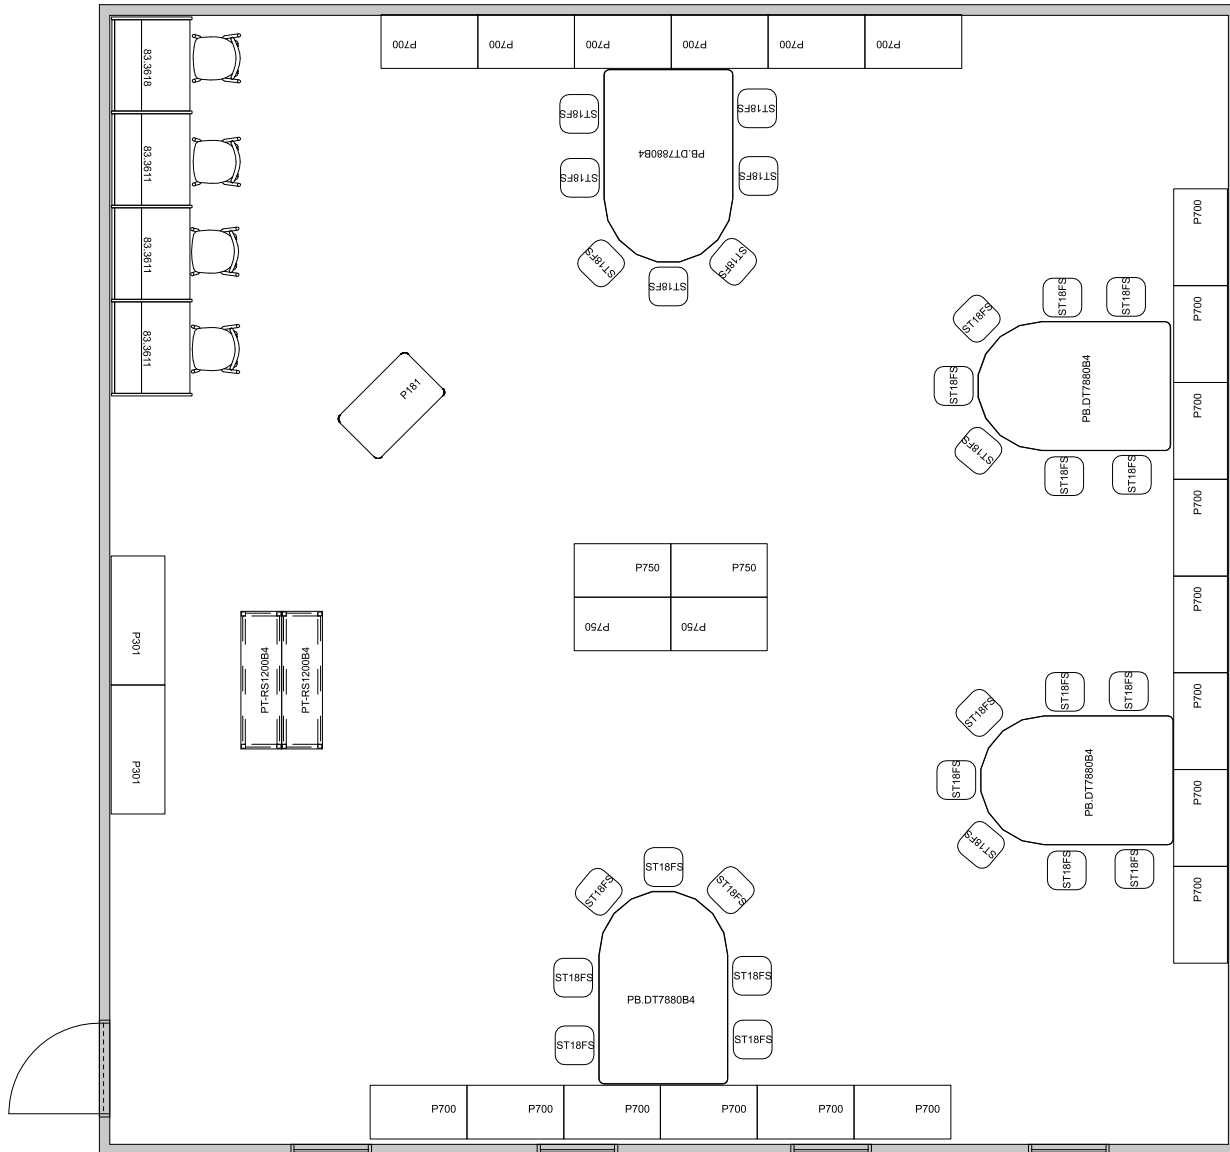

PERSPECTIVE VIEW

56G.FAC.CMB.02

5th-6th Grade.Facilitate.Combination.#2

Fleetwood®

For help creating your effective learning environment,
contact us at 616.396.1142 or sales@fleetwoodfurniture.com

PLAN VIEW

56G.FAC.CMB.02

5th-6th Grade.Facilitate.Combination.#2

PRODUCT LIST

56G.FAC.CMB.02

5th-6th Grade.Facilitate.Combination.#2

PART NUMBER	DESCRIPTION	QTY	LIST	EXT. SELL
ST18FS	Dark Graphite Seat 13.5w 18h 13.5d	28	\$460	\$12,880
PT-RS1205	Bench Unitized Frame, Square Legs Levelers 51w 18h 15d	2	\$362	\$724
PB-DT7880B4	D-Top Table, Pedestal Base (1), Post Round Legs (2) Fixed Height Lvlrs/Glds 48w 29h - 72d	4	\$1,064	\$4,256
P750	Tall Storage 4 Shelf Lckg Drs Lckg Casters 36w 68h 20d	4	\$1,928	\$7,712
P700	Low Storage 1 Shelf No Drs Lckg Casters 36w 36h 20d	20	\$934	\$18,680
P301	Mid Storage 9 Cubby No Drs Lckg Casters 48w 44h 20d	2	\$1,230	\$2,460
P181	Presentation Cart 1 Shelf Gratnells Trays Included Lckg Dr With Power Lckg Casters 36w40h 22d	1	\$1,758	\$1,758
83-3618	Rectangle Desk Starter High End Carrel 36w 48h 30d	1	\$774	\$774
83-3611	Rectangle Desk Adder High End Carrel 35w 48h 30d	3	\$624	\$1,872