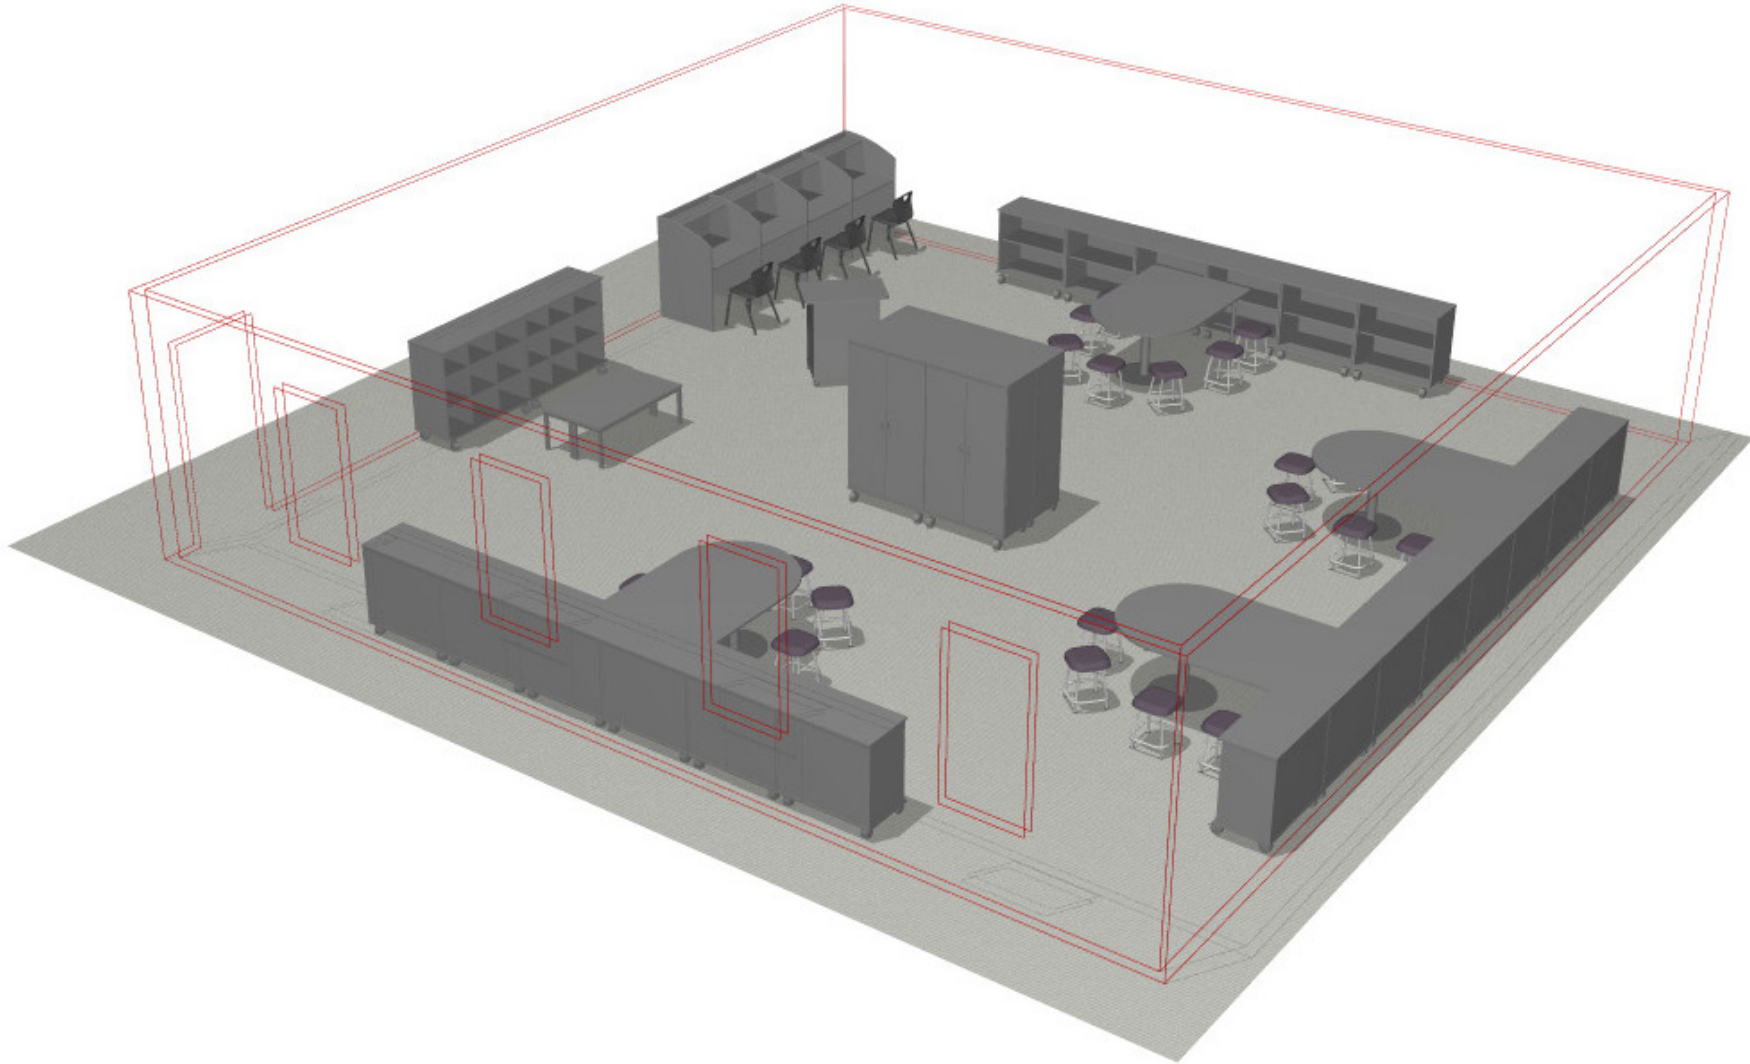

PERSPECTIVE VIEW

56G.FAC.CMB.02

5th-6th Grade.Facilitate.Combination.#2

Fleetwood®

For help creating your effective learning environment,
contact us at 616.396.1142 or sales@fleetwoodfurniture.com

PLAN VIEW

56G.FAC.CMB.02

5th-6th Grade.Facilitate.Combination.#2

PRODUCT LIST

56G.FAC.CMB.02

5th-6th Grade.Facilitate.Combination.#2

PART NUMBER	DESCRIPTION	QTY	LIST	EXT. SELL
ST18FS	Dark Graphite Seat 13.5w 18h 13.5d	28	\$460	\$12,880
PT-RS1205	Bench Unitized Frame, Square Legs Levelers 51w 18h 15d	2	\$362	\$724
PB-DT7880B4	D-Top Table, Pedestal Base (1), Post Round Legs (2) Fixed Height Lvlrs/Glds 48w 29h - 72d	4	\$1,064	\$4,256
P750	Tall Storage 4 Shelf Lckg Drs Lckg Casters 36w 68h 20d	4	\$1,928	\$7,712
P700	Low Storage 1 Shelf No Drs Lckg Casters 36w 36h 20d	20	\$934	\$18,680
P301	Mid Storage 9 Cubby No Drs Lckg Casters 48w 44h 20d	2	\$1,230	\$2,460
P181	Presentation Cart 1 Shelf Gratnells Trays Included Lckg Dr With Power Lckg Casters 36w40h 22d	1	\$1,758	\$1,758
83-3618	Rectangle Desk Starter High End Carrel 36w 48h 30d	1	\$774	\$774
83-3611	Rectangle Desk Adder High End Carrel 35w 48h 30d	3	\$624	\$1,872