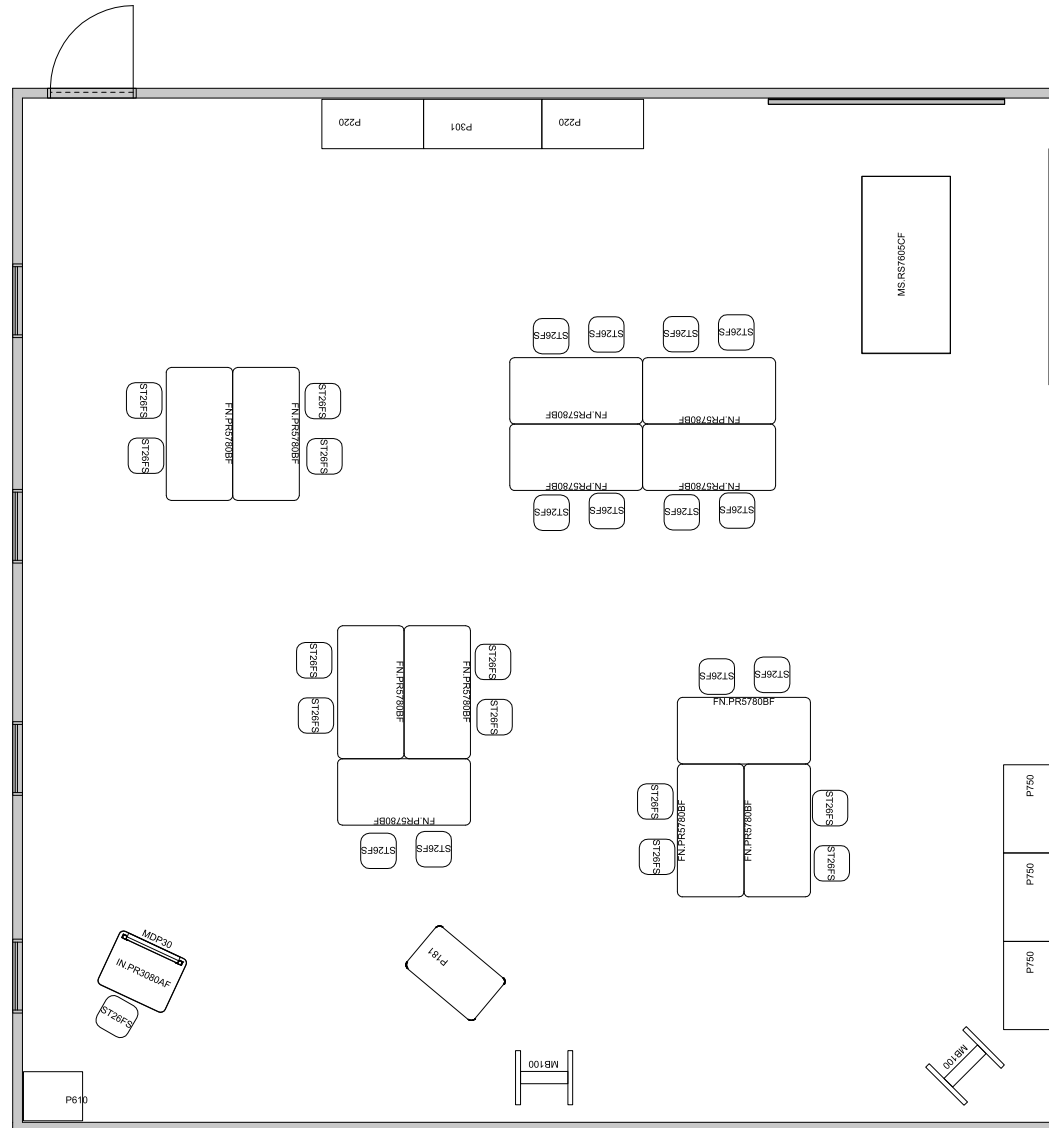

PERSPECTIVE VIEW

56G.DEM.CLS.04

5th-6th Grade.Demonstration.Clusters.#4

Fleetwood®

For help creating your effective learning environment,
contact us at 616.396.1142 or sales@fleetwoodfurniture.com

PLAN VIEW

56G.DEM.CLS.04

5th-6th Grade.Demonstration.Clusters.#4

PRODUCT LIST

56G.DEM.CLS.04

5th-6th Grade.Demonstration.Clusters.#4

PART NUMBER	DESCRIPTION	QTY	LIST	EXT. SELL
ST26FS	Dark Graphite Seat 13.5w 26h 13.5d	25	\$460	\$11,500
P750	Tall Storage 4 Shelf Lckg Drs Lckg Casters 36w 68h 20d	3	\$1,928	\$5,784
P610	Tall Wardrobe Tower Lckg Casters 24w 68h 20d	1	\$2,428	\$2,428
P301	Mid Storage 9 Cubby No Drs Lckg Casters 48w 44h 20d	1	\$1,230	\$1,230
P220	Mid Tray Storage 1 Shelf Gratnells Trays Included No Drs Lckg Casters 42w 44h 20d -	2	\$1,758	\$3,516
P181	Presentation Cart 1 Shelf Gratnells Trays Included Lckg Dr With Power Lckg Casters - 36w 40h 22d	1	\$1,758	\$1,758
MS-RS7605CF	Adj Ht H-Frm Cstrs 72w 34-75-42 .75h 36d	1	\$1,408	\$1,408
MDP30	Perforated Steel Modesty Panel Installed at the factory 30w 14h	1	\$96	\$96
MB100	Vertical Cart with 4 Pages 26w 72h 22d	2	\$1,400	\$2,800
IN-PR3080AF	Plane Desk, Steel Frame Round Legs (4) Adjustable Height H-Frame Cstrs 30w 34-42h 24d	1	\$546	\$546
FN-PR5780BF	Plane Table, Flip and Nest I-Leg Adjustable Height H-Frame Cstrs 54w 34-42h 27d	12	\$848	\$10,176