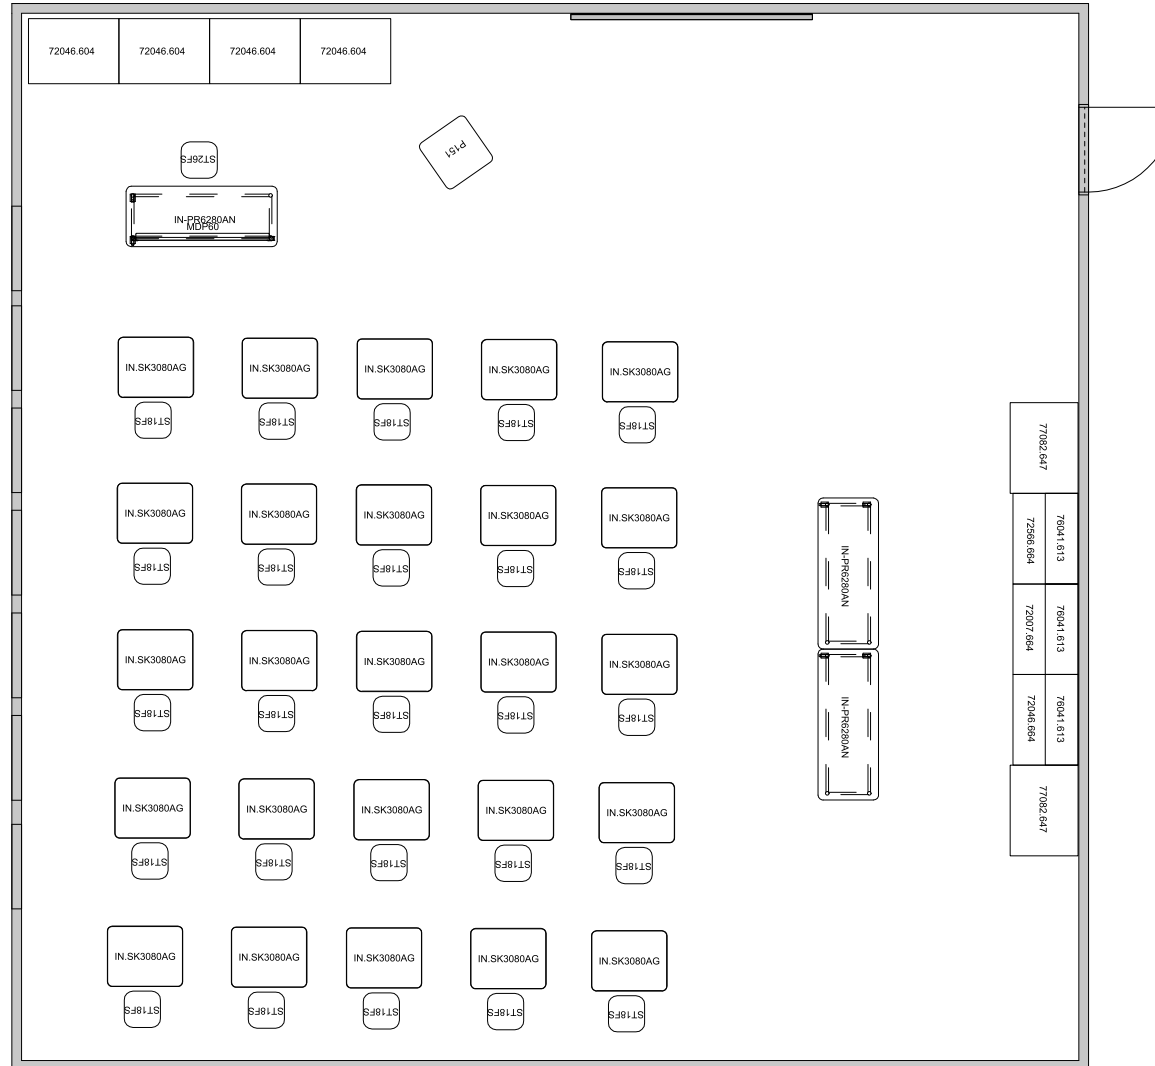

PLAN VIEW

34G.LEC.ROW.02

3rd-4th Grade.Lecture.Rows.#2