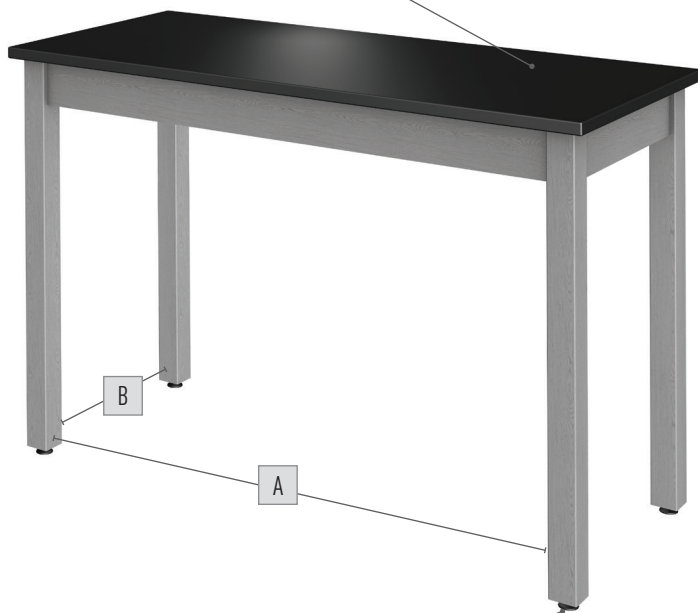

TABLES & DESKS - WOOD FRAME

Science rooms have many traditions and nuances. Sometimes the classic wood frame table of the past is what's needed to inspire the scientist of the future.

FIXED HEIGHT

30"
36"

1" Thick HPL or Phenolic resin work surface

Mobility options:
1.5" diameter levelers - all legs

DIMENSIONS

Work Surface Dimensions				
Depth	Width			
	48"	54"	60"	72"
24"	•	•	•	•
27"		•		
30"	•	•	•	•
36"	•	•	•	•
42"			•	•
48"	•			