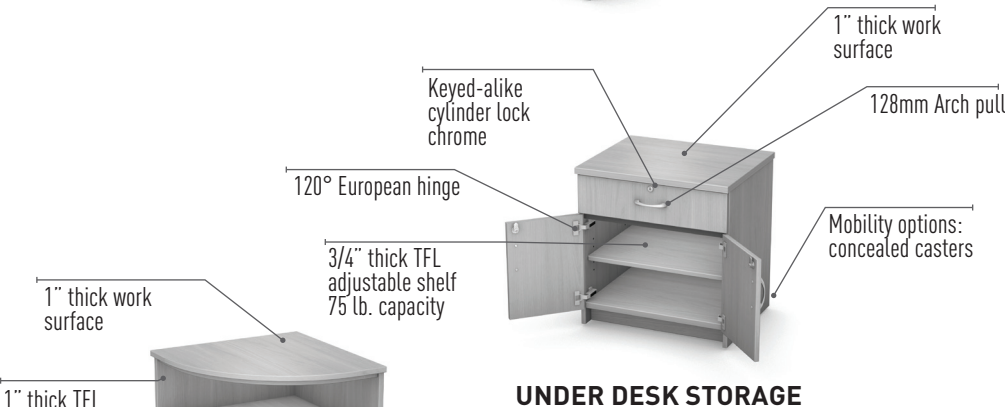

LIBRARY COLLECTION - TRANSACTION DESK SOLUTIONS

DIMENSIONS - TRANSACTION DESK

| | | Inside | | |
|--------|---------|---------|----------|--------|
| | | Outside | Straight | Corner |
| Width | Counter | 24" | 21.875" | |
| | Counter | 36" | 33.875" | |
| | Counter | 48" | 45.875" | |
| | Desk | 60" | 57.875" | |
| | Desk | 72" | 69.875" | |
| | Desk | 84" | 81.875" | |
| Depth | Counter | 10" | 9" | 6.125" |
| | Roll-in | 20" | 17.75" | |
| | Desk | 30" | 19.875" | 0" |
| Height | Counter | 10" | 9" | 9" |
| | Roll-in | 26" | 20.375" | |
| | Desk | 30" | 26.25" | 0" |

BOOK RETURN

| | Outside | Straight |
|--------|---------|----------|
| Width | 36" | 33.875" |
| Depth | 30" | 19.875" |
| Height | 30" | 26.25" |

BOOK TRUCK ROLL IN

| | Outside | Straight |
|--------|---------|----------|
| Width | 32.5" | 30.75" |
| Depth | 20" | 18.375" |
| Height | 20" | 12.5" |

UNDER DESK STORAGE

SHIPPING

- Subassemblies ship assembled
- Final assembly field installed. Sleeve connectors included.
- Product weights shown exclude packaging materials

PRODUCT DETAILS

128mm Arch pull