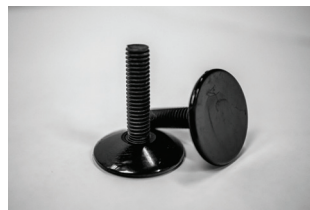

BOOK RETURN

| | Outside | Straight |
|--------|---------|----------|
| Width | 36" | 33.875" |
| Depth | 30" | 19.875" |
| Height | 30" | 26.25" |

BOOK TRUCK ROLL IN

| | Outside | Straight |
|--------|---------|----------|
| Width | 32.5" | 30.75" |
| Depth | 20" | 18.375" |
| Height | 20" | 12.5" |

UNDER DESK STORAGE

SHIPPING

- Subassemblies ship assembled
- Final assembly field installed. Sleeve connectors included.
- Product weights shown exclude packaging materials

PRODUCT DETAILS

128mm Arch pull

Casters

Levelers

Hinge

128mm Metro pull

Hardware (sleeve connectors)