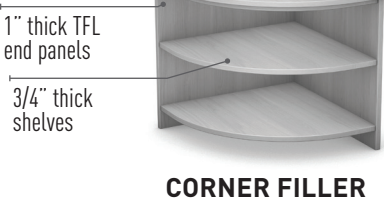

LIBRARY COLLECTION - TRANSACTION DESK SOLUTIONS

DIMENSIONS - TRANSACTION DESK

| | | Inside | | |
|--------|---------|---------|----------|--------|
| | | Outside | Straight | Corner |
| Width | Counter | 24" | 21.875" | |
| | Counter | 36" | 33.875" | |
| | Counter | 48" | 45.875" | |
| | Desk | 60" | 57.875" | |
| | Desk | 72" | 69.875" | |
| | Desk | 84" | 81.875" | |
| Depth | Counter | 10" | 9" | 6.125" |
| | Roll-in | 20" | 17.75" | |
| | Desk | 30" | 19.875" | 0" |
| Height | Counter | 10" | 9" | 9" |
| | Roll-in | 26" | 20.375" | |
| | Desk | 30" | 26.25" | 0" |

BOOK RETURN

| | Outside | Straight |
|--------|---------|----------|
| Width | 36" | 33.875" |
| Depth | 30" | 19.875" |
| Height | 30" | 26.25" |

BOOK TRUCK ROLL IN

| | Outside | Straight |
|--------|---------|----------|
| Width | 32.5" | 30.75" |
| Depth | 20" | 18.375" |
| Height | 20" | 12.5" |

UNDER DESK STORAGE

SHIPPING

- Subassemblies ship assembled
- Final assembly field installed. Sleeve connectors included.
- Product weights shown exclude packaging materials

PRODUCT DETAILS

128mm Arch pull