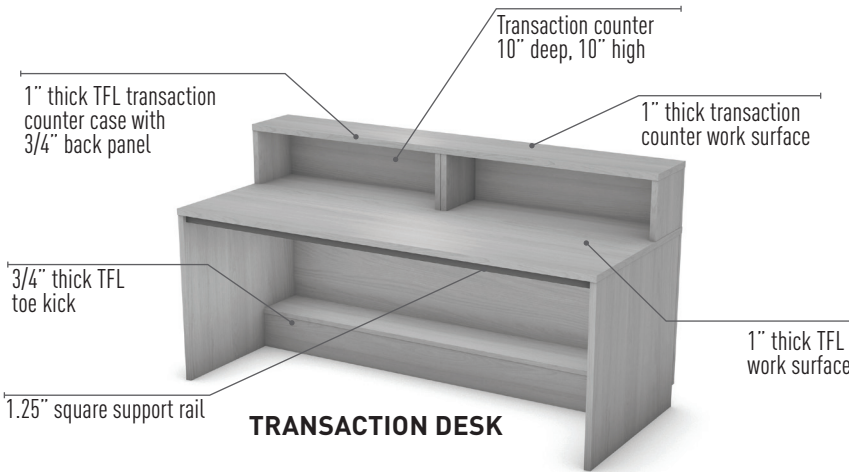

LIBRARY COLLECTION - TRANSACTION DESK SOLUTIONS

DIMENSIONS - TRANSACTION DESK

| | | Inside | | |
|--------|---------|---------|----------|--------|
| | | Outside | Straight | Corner |
| Width | Counter | 24" | 21.875" | |
| | Counter | 36" | 33.875" | |
| | Counter | 48" | 45.875" | |
| | Desk | 60" | 57.875" | |
| | Desk | 72" | 69.875" | |
| | Desk | 84" | 81.875" | |
| Depth | Counter | 10" | 9" | 6.125" |
| | Roll-in | 20" | 17.75" | |
| | Desk | 30" | 19.875" | 0" |
| Height | Counter | 10" | 9" | 9" |
| | Roll-in | 26" | 20.375" | |
| | Desk | 30" | 26.25" | 0" |

BOOK RETURN

| | Outside | Straight |
|--------|---------|----------|
| Width | 36" | 33.875" |
| Depth | 30" | 19.875" |
| Height | 30" | 26.25" |

BOOK TRUCK ROLL IN

| | Outside | Straight |
|--------|---------|----------|
| Width | 32.5" | 30.75" |
| Depth | 20" | 18.375" |
| Height | 20" | 12.5" |

UNDER DESK STORAGE

SHIPPING

- Subassemblies ship assembled
- Final assembly field installed. Sleeve connectors included.
- Product weights shown exclude packaging materials

PRODUCT DETAILS

128mm Arch pull

Casters

Levelers

Hinge

128mm Metro pull

Hardware (sleeve connectors)