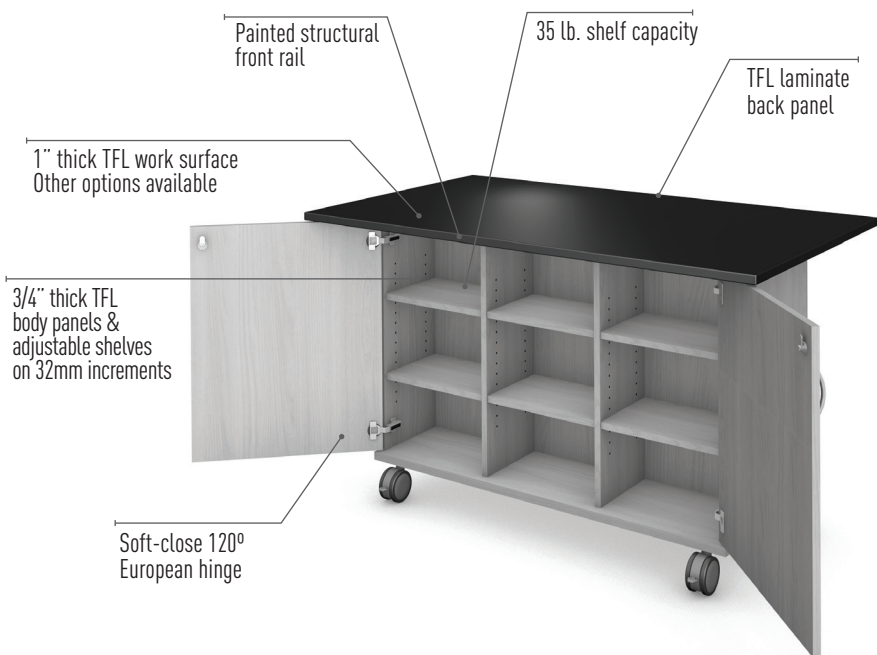

COMMON STORAGE - WORKSTATION

DIMENSIONS

	Cabinet Base	
	Outside	Inside
Width	48"	46.5"
Depth	24"	22"
Height	36"	28.5"

	9 Cubby	18 Cubby
	Width	14.75"
Depth	22"	11"
Height	8.25"	8.25"

SHIPPING

- Units ship assembled with casters attached
- Work surfaces ship unattached in separate packaging
- Power units installed (if ordered)
- Pulls attached to door or drawer (if applicable)
- Weights shown exclude packaging weight

PRODUCT DETAILS

128mm Arch pull

128mm Metro pull

128mm Urban pull

Keyed-alike cylinder lock

Soft-close 120° European hinge