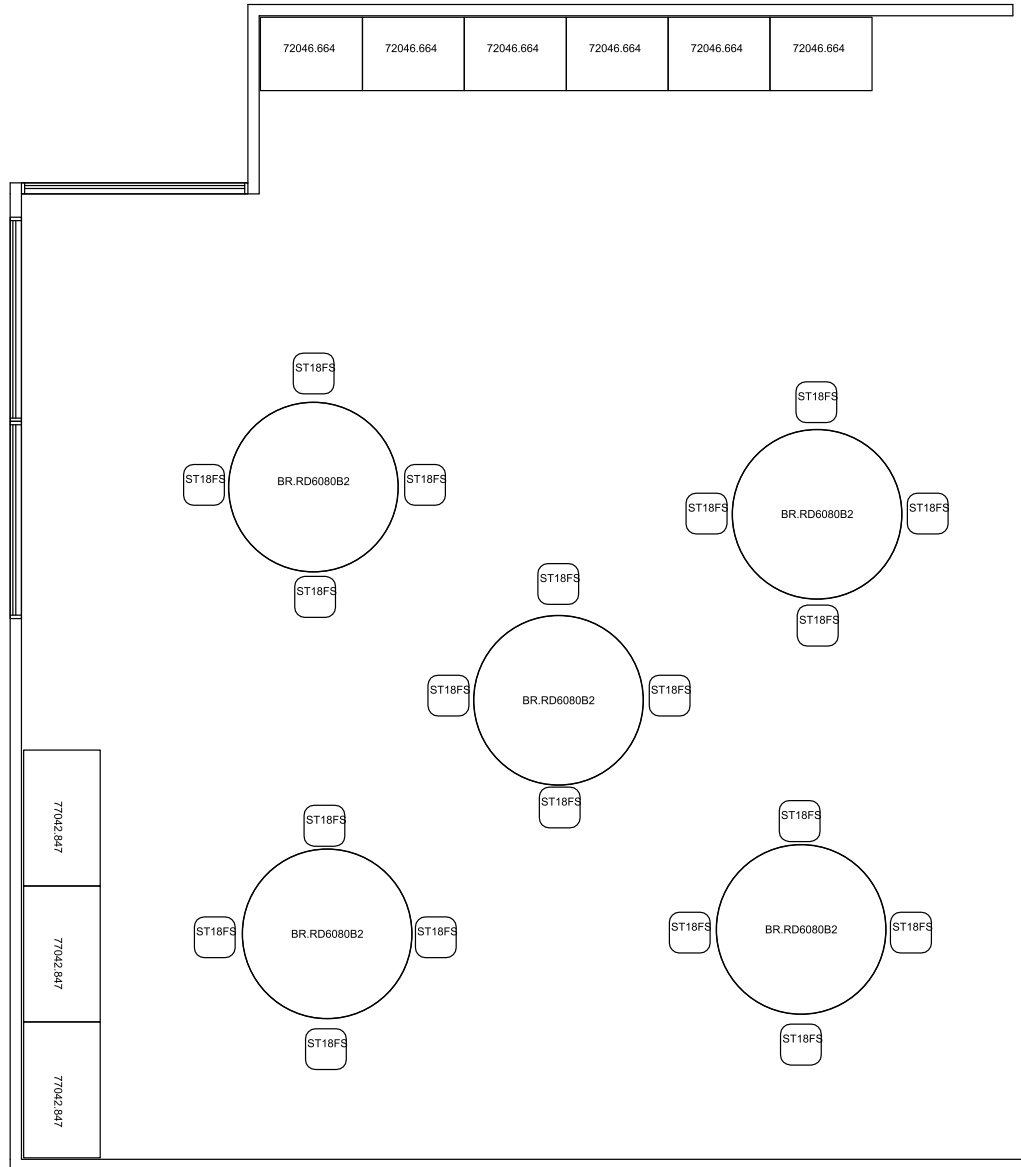

PLAN VIEW

TFL.000.000.04

Teacher/Faculty Lounge.No Method.No Method.#4