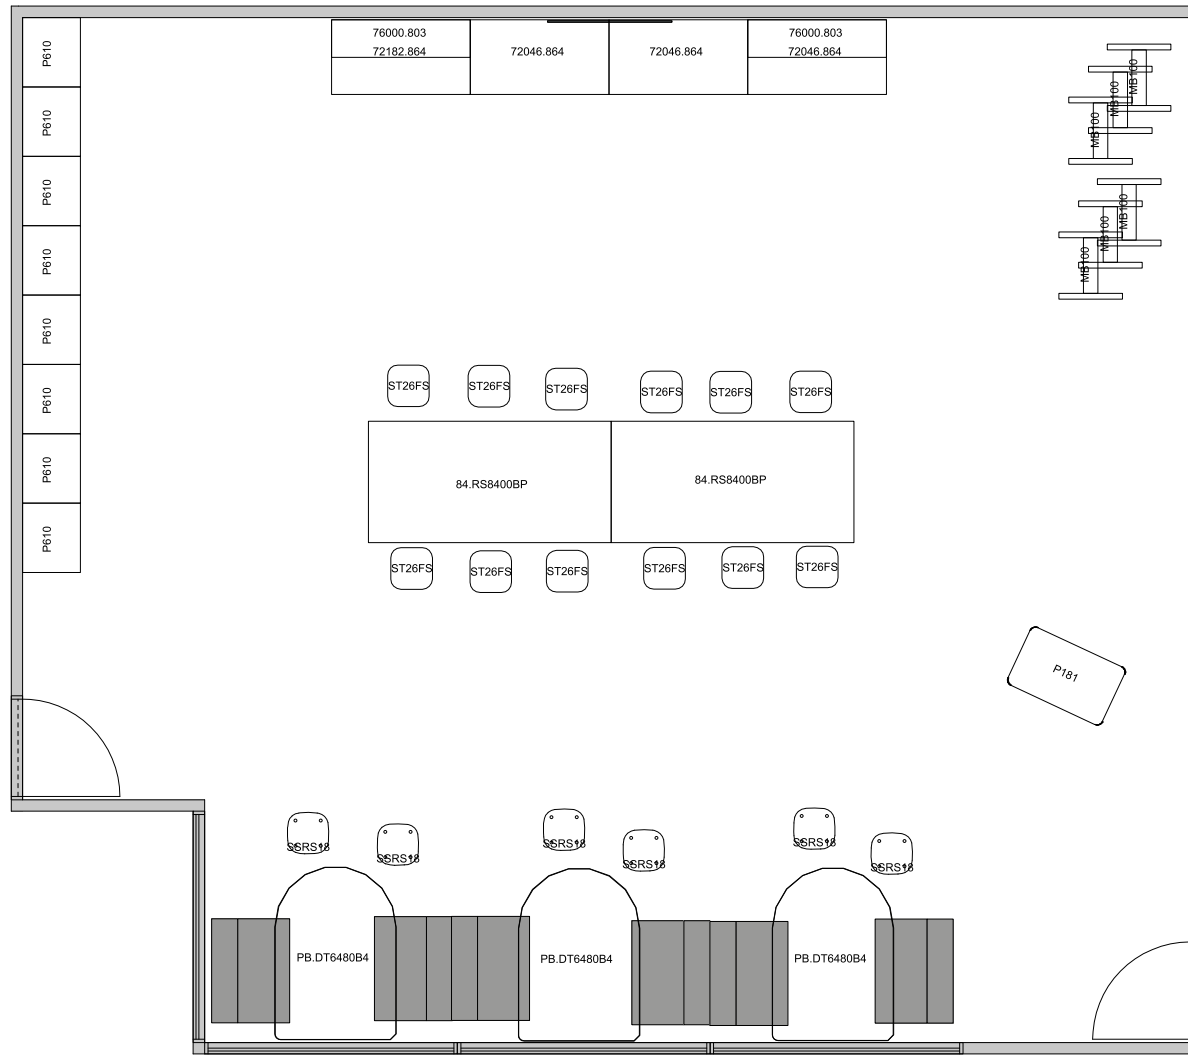

PLAN VIEW

TFL.000.000.01

Teacher/Faculty Lounge.No Method.No Method.#1

TFL.000.000.01