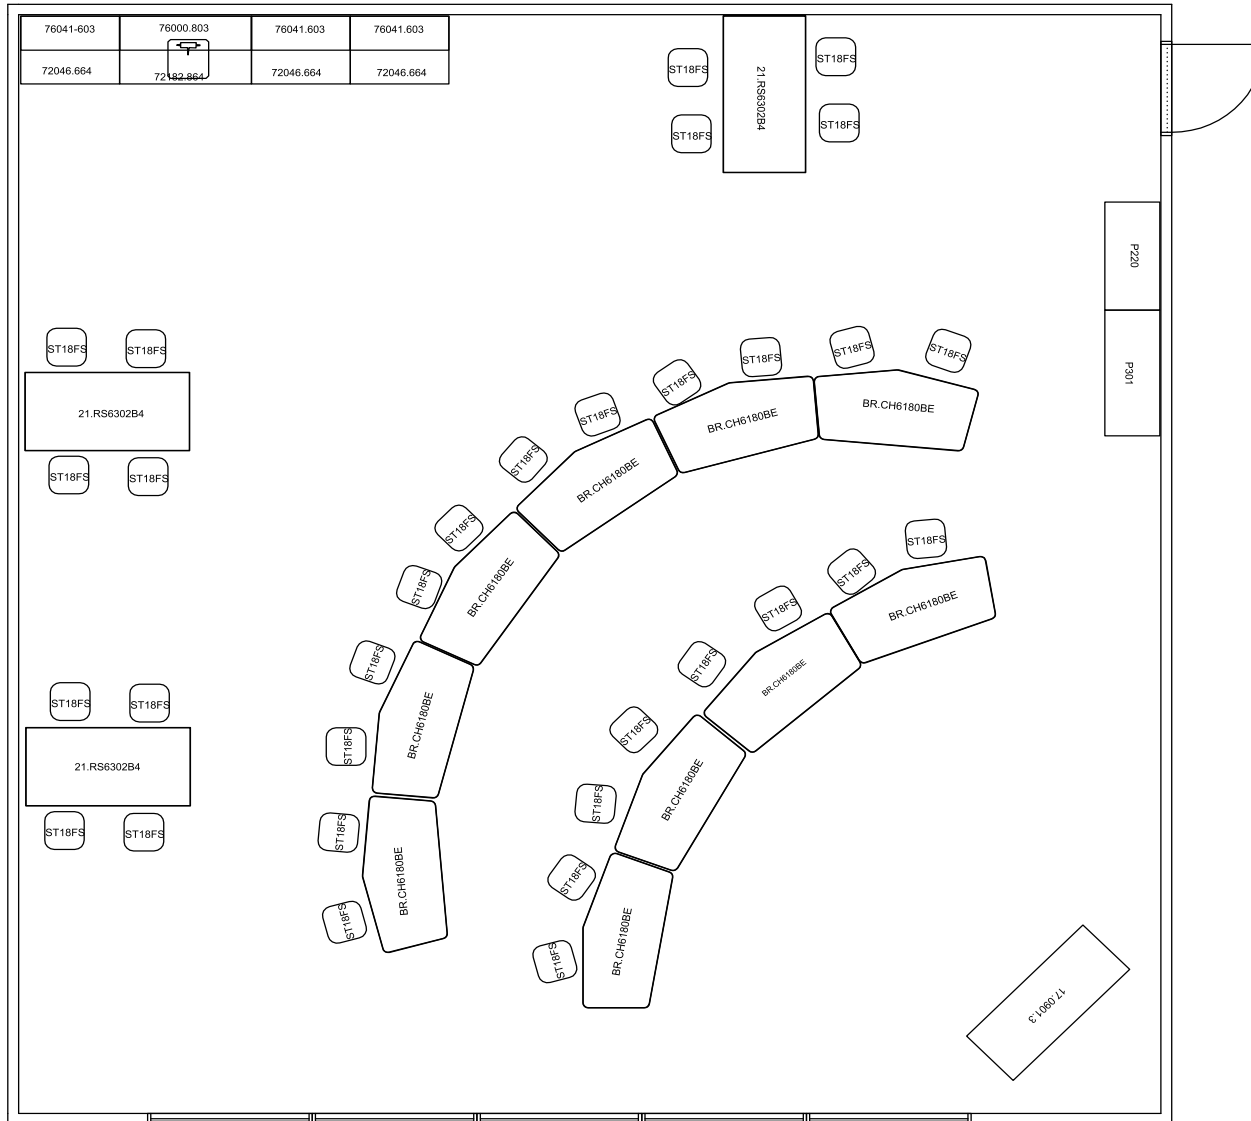

PERSPECTIVE VIEW

STM.DEM.CMB.02

STEM.Demonstration.Combination.#2

Fleetwood®

For help creating your effective learning environment,
contact us at 616.396.1142 or sales@fleetwoodfurniture.com

PLAN VIEW

STM.DEM.CMB.02

STEM.Demonstration.Combination.#2

PRODUCT LIST

CETDesigner

STM.DEM.CMB.02

STEM.Demonstration.Combination.#2

PART NUMBER	DESCRIPTION	QTY	LIST	EXT. SELL
ST18FS	Dark Graphite Seat 13.5w 18h 13.5d	32	\$460	\$14,720
P301	Mid Storage 9 Cubby No Drs Lckg Casters 48w 44h 20d	1	\$1,230	\$1,230
P220	Mid Tray Storage 1 Shelf Gratnells Trays Included No Drs Lckg Casters 42w 44h 20d	1	\$1,758	\$1,758
BR-CH6180BE	Chevron Table, Post Round Legs Adjustable Height Cstrs 60w 24-32h 29d	10	\$610	\$6,100
76041-603	Illusions Collection Wall Hung Storage 2 Adjustable Shelves Locking Doors 36w 30h 13d	3	\$762	\$2,286
76000-803	Illusions Collection Wall Hung Storage 2 Adjustable Shelves No Doors 48w 30h 13d	1	\$610	\$610
72182-864	Base Sink Cabinet Lckg Drs Bckspl Lvtrs 48w 36h 26d	1	\$1,402	\$1,402
72046-664	Base Shelf Cabinet 2 Shelf Lckg Drs Bckspl Cstrs 36w 36h 26d	3	\$1,500	\$4,500
21-RS6302B4	Rectangle Table, Wood Leg (4), 1"Black Chem HPL Work Surface Fixed Height Lvtrs 60w 30h 30d	3	\$704	\$2,112.
17-090	Low Storage Demonstrator Apparatus Rods Mirror Lckg Drwrs/Drs 6"Side Overhang 60w 34.25h 24d	1	\$2,662	\$2,662

Total FLEETWOOD - \$37,380.00

RENDERING

STM.DEM.CMB.02

STEM.Demonstration.Combination.#2