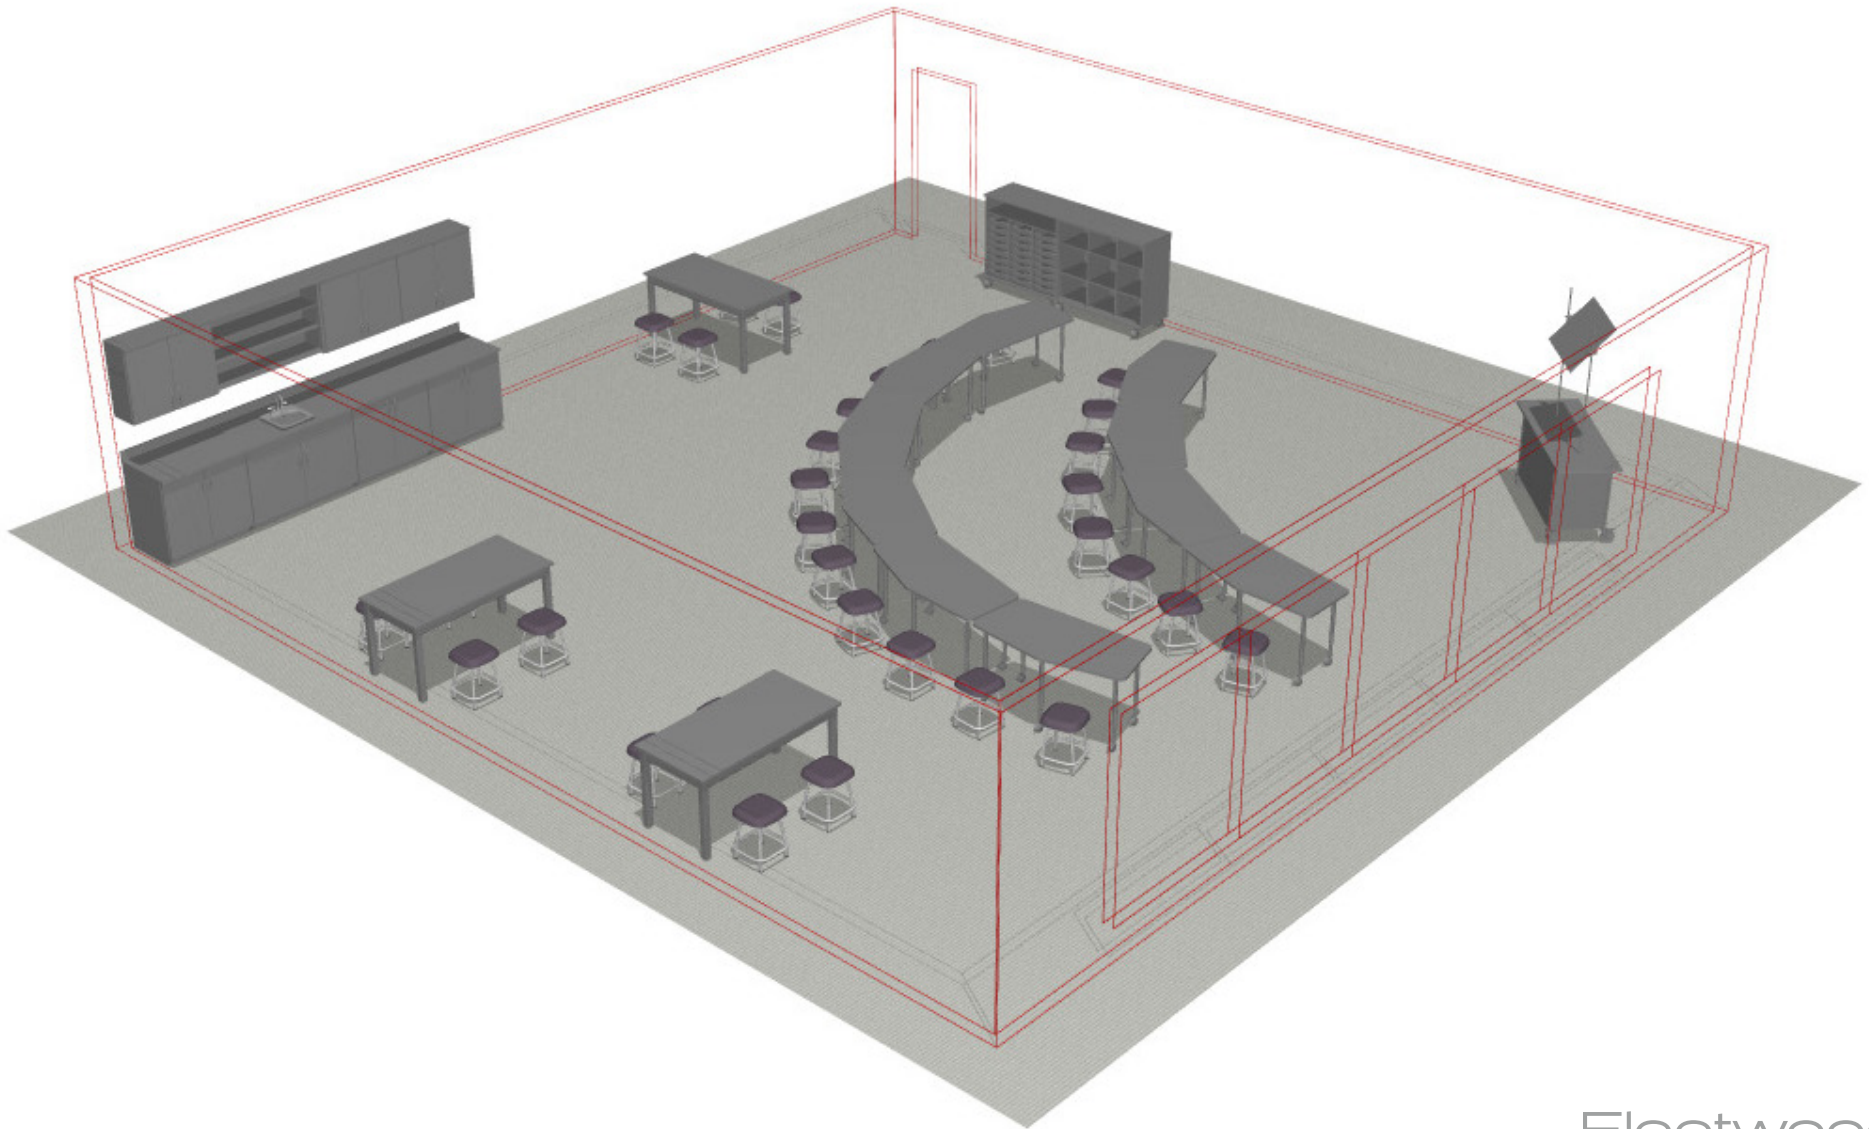

PERSPECTIVE VIEW

STM.DEM.CMB.02

STEM.Demonstration.Combination.#2

Fleetwood®

For help creating your effective learning environment,
contact us at 616.396.1142 or sales@fleetwoodfurniture.com

PLAN VIEW

STM.DEM.CMB.02

STEM.Demonstration.Combination.#2

PRODUCT LIST

CETDesigner

STM.DEM.CMB.02

STEM.Demonstration.Combination.#2

PART NUMBER	DESCRIPTION	QTY	LIST	EXT. SELL
ST18FS	Dark Graphite Seat 13.5w 18h 13.5d	32	\$460	\$14,720
P301	Mid Storage 9 Cubby No Drs Lckg Casters 48w 44h 20d	1	\$1,230	\$1,230
P220	Mid Tray Storage 1 Shelf Gratnells Trays Included No Drs Lckg Casters 42w 44h 20d	1	\$1,758	\$1,758
BR-CH6180BE	Chevron Table, Post Round Legs Adjustable Height Cstrs 60w 24-32h 29d	10	\$610	\$6,100
76041-603	Illusions Collection Wall Hung Storage 2 Adjustable Shelves Locking Doors 36w 30h 13d	3	\$762	\$2,286
76000-803	Illusions Collection Wall Hung Storage 2 Adjustable Shelves No Doors 48w 30h 13d	1	\$610	\$610
72182-864	Base Sink Cabinet Lckg Drs Bckspl Lvtrs 48w 36h 26d	1	\$1,402	\$1,402
72046-664	Base Shelf Cabinet 2 Shelf Lckg Drs Bckspl Cstrs 36w 36h 26d	3	\$1,500	\$4,500
21-RS6302B4	Rectangle Table, Wood Leg (4), 1"Black Chem HPL Work Surface Fixed Height Lvtrs 60w 30h 30d	3	\$704	\$2,112.
17-090	Low Storage Demonstrator Apparatus Rods Mirror Lckg Drwrs/Drs 6"Side Overhang 60w 34.25h 24d	1	\$2,662	\$2,662