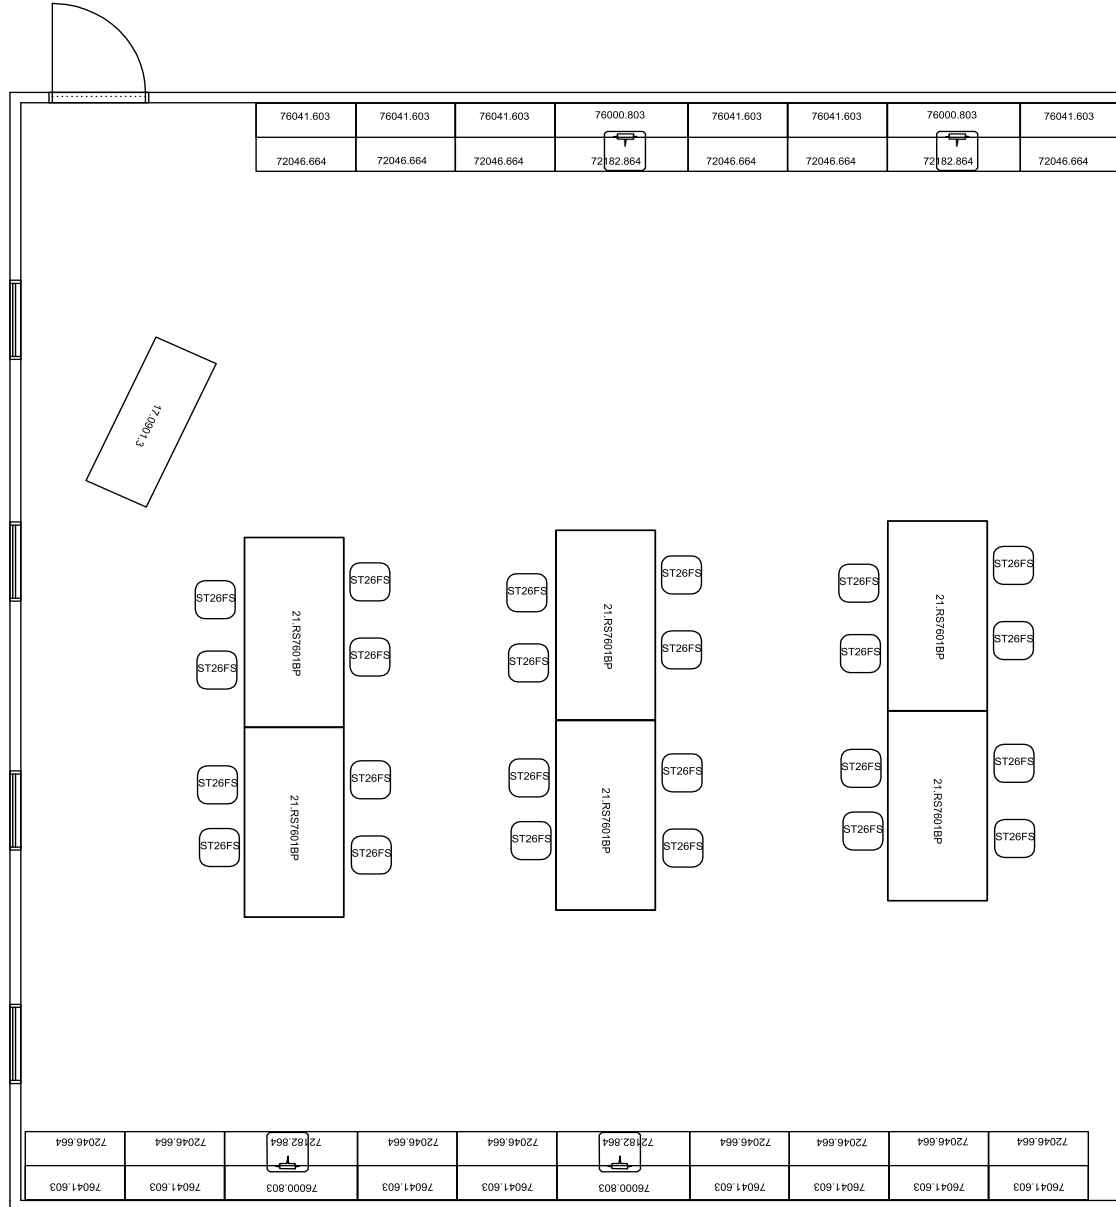

## SCN.DEM.ROW.03

Science.Demonstration.Row.#3

Fleetwood®

For help creating your effective learning environment,  
contact us at 616.396.1142 or [sales@fleetwoodfurniture.com](mailto:sales@fleetwoodfurniture.com)

# PLAN VIEW

## SCN.DEM.ROW.03

Science.Demonstration.Row.#3