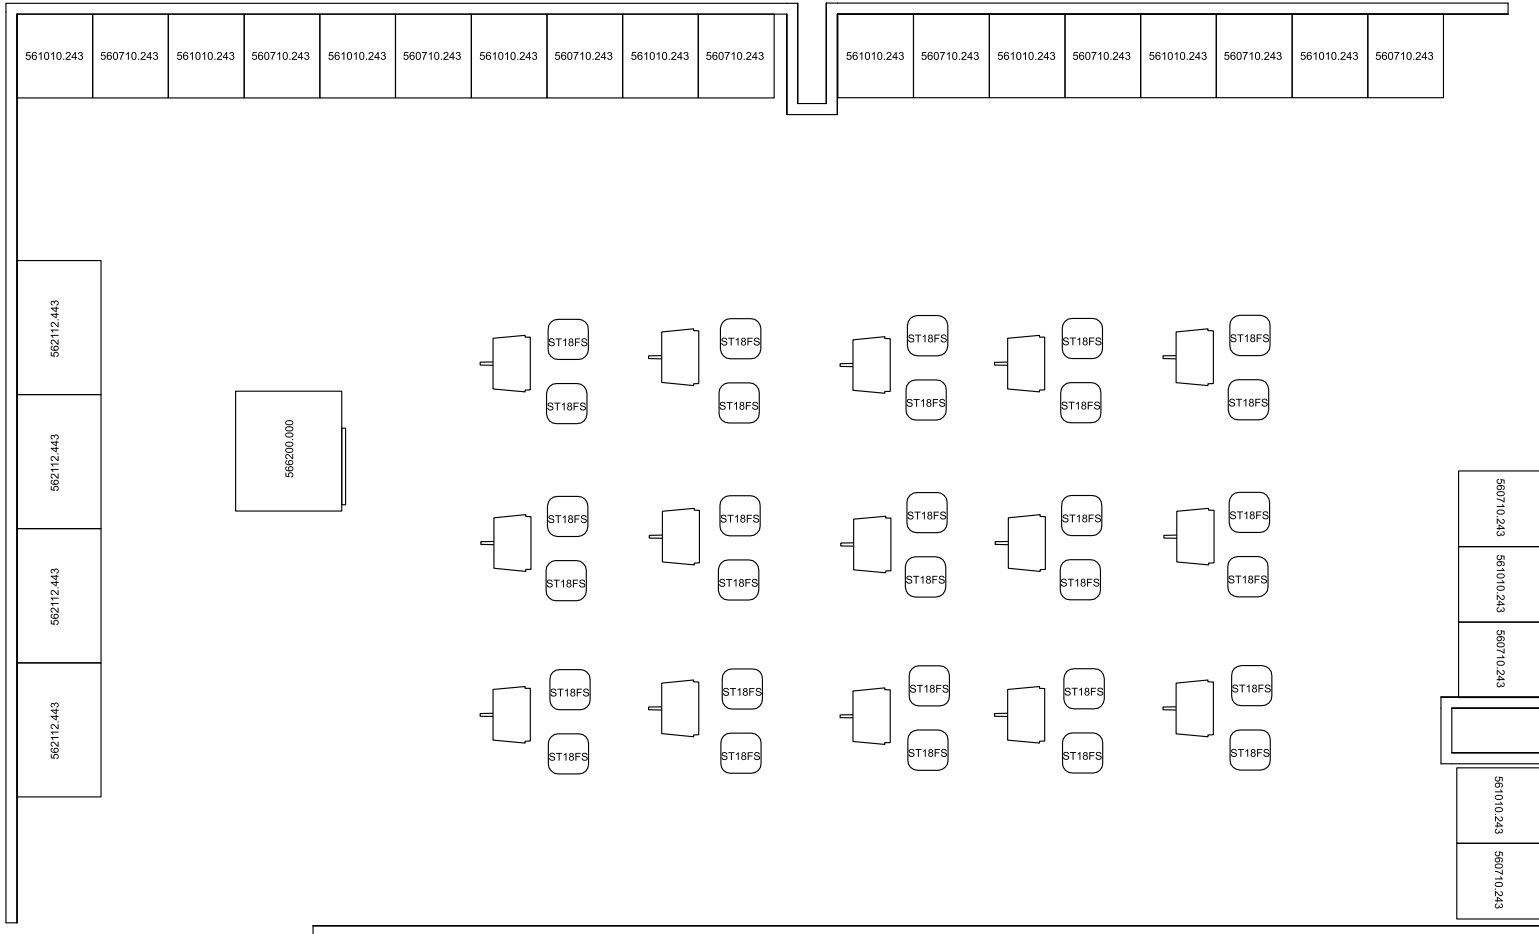

PERSPECTIVE VIEW

**MSC.LEC.ROW.03**

Music.Lecture.Row.#3

Fleetwood®

For help creating your effective learning environment,  
contact us at 616.396.1142 or sales@fleetwoodfurniture.com

# PLAN VIEW

## MSC.LEC.ROW.03

Music.Lecture.Row.#3

MSC.LEC.ROW.03