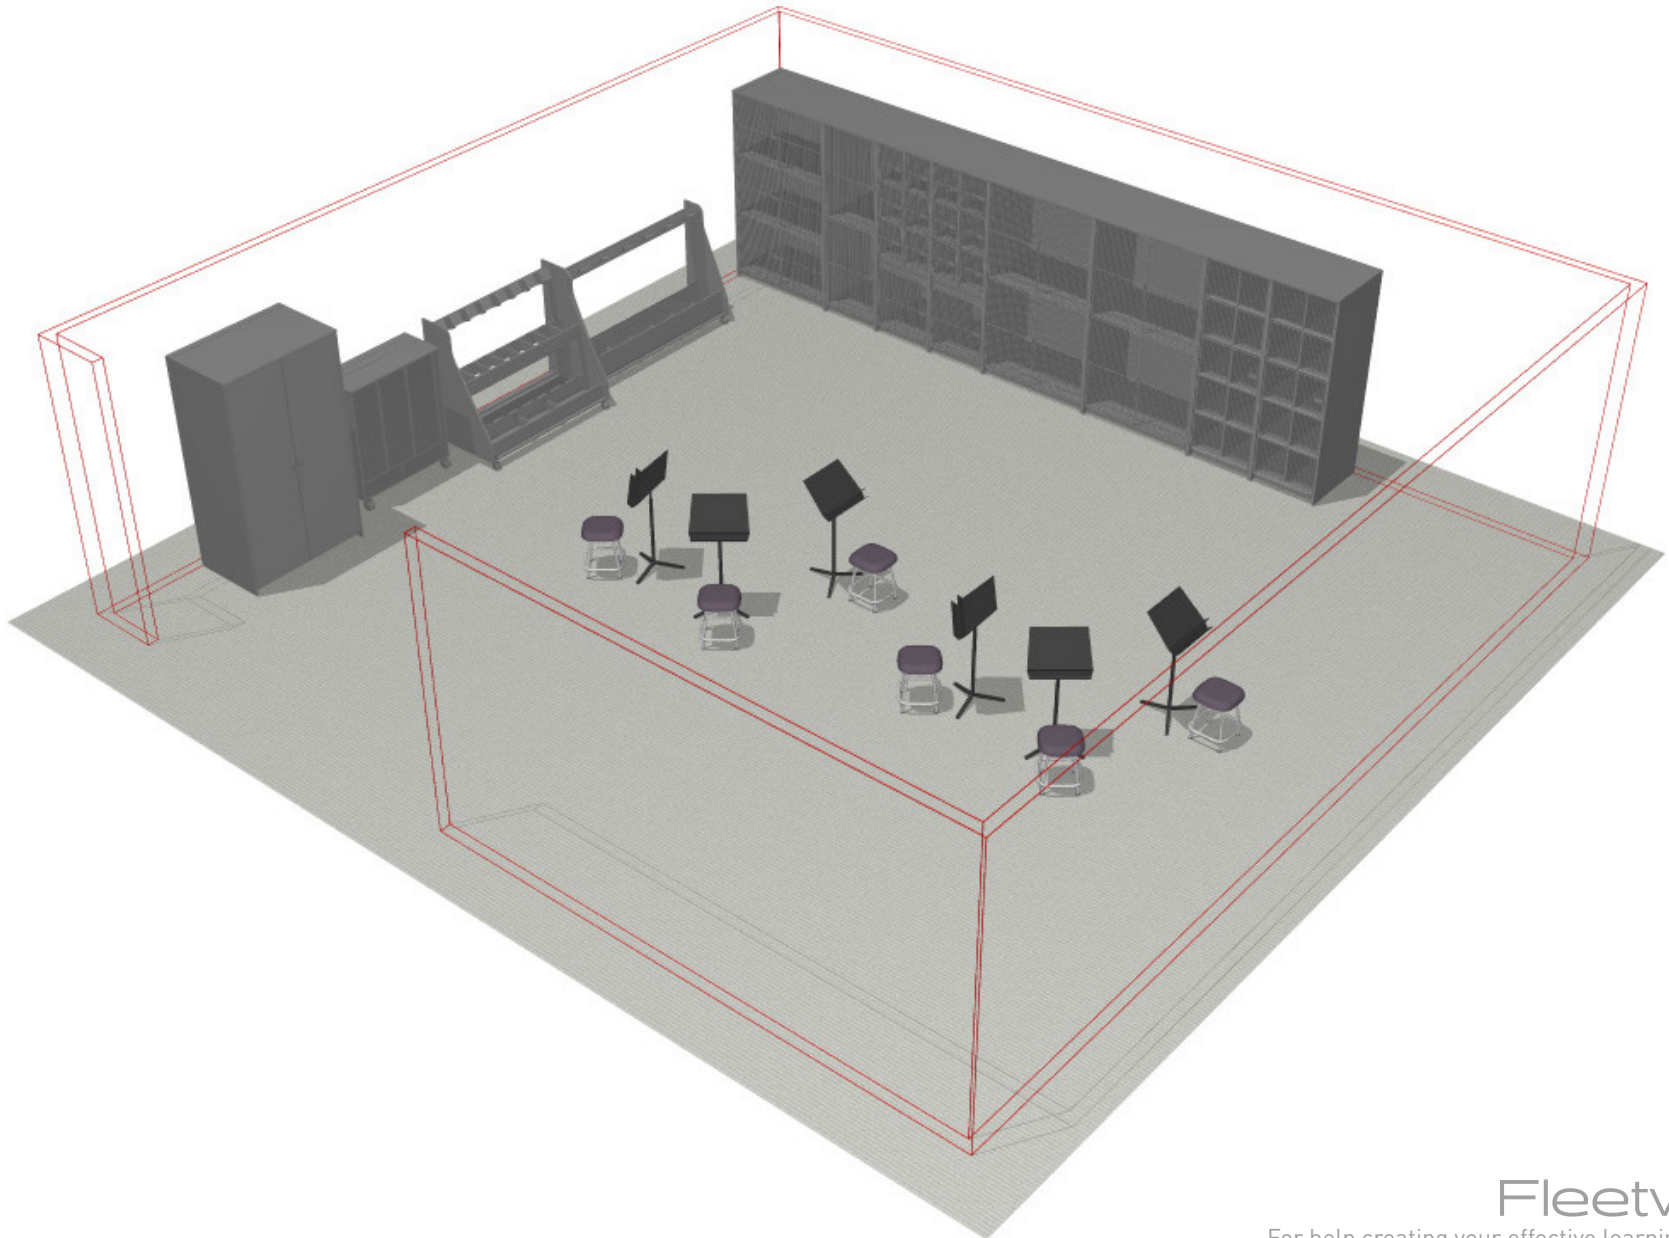

PERSPECTIVE VIEW

MSC.FAC.CLS.01

Music.Facilitate.Clusters.#1

Fleetwood®

For help creating your effective learning environment,
contact us at 616.396.1142 or sales@fleetwoodfurniture.com

PLAN VIEW

MSC.FAC.CLS.01

Music.Facilitate.Clusters.#1

MSC.FAC.CLS.01

PRODUCT LIST

MSC.FAC.CLS.01

Music.Facilitate.Clusters.#1

PART NUMBER	DESCRIPTION	QTY	LIST	EXT. SELL
560216-243	Harmony Instrument Storage 2 Compartment Silver Compartment Wire Doors 27w 84h - 30d	1	\$1,788	\$1,788
560216-443	2 Compartment Cmprtmt Wire Drs 48w 84h 30d	2	\$2,564	\$5,128
560316-443	3 Compartment Cmprtmt Wire Drs 48w 84h 30d	1	\$2,868	\$2,868
560716-243	Harmony Instrument Storage 7 Compartment Silver Compartment Wire Doors 27w 84h -30d	2	\$2,694	\$5,388
561011-243	Harmony Instrument Storage 10 Compartment Silver Full Length Wire Door 27w 84h 30d	2	\$2,580	\$5,160
562112-443	Harmony Garment Storage 2 Garment Rods No Shelves Full Length Laminate Doors 48w 84h 30d	1	\$1,728	\$1,728
563100-551	75 Openings Mobile No Ors 42w 50h 18d	1	\$1,838	\$1,838
564300-000	Cello Storage Mobile Holds up to 6 Cello Instruments 75w 47h 22d	1	\$1,668	\$1,668
564400-000	Violin Storage Mobile Holds up to 16 Violin Instruments 61.5w 53h 32d	1	\$2,536	\$2,536
ST18FS	Dark Graphite Seat 13.5w 18h 13.5d	6	\$460	\$2,760