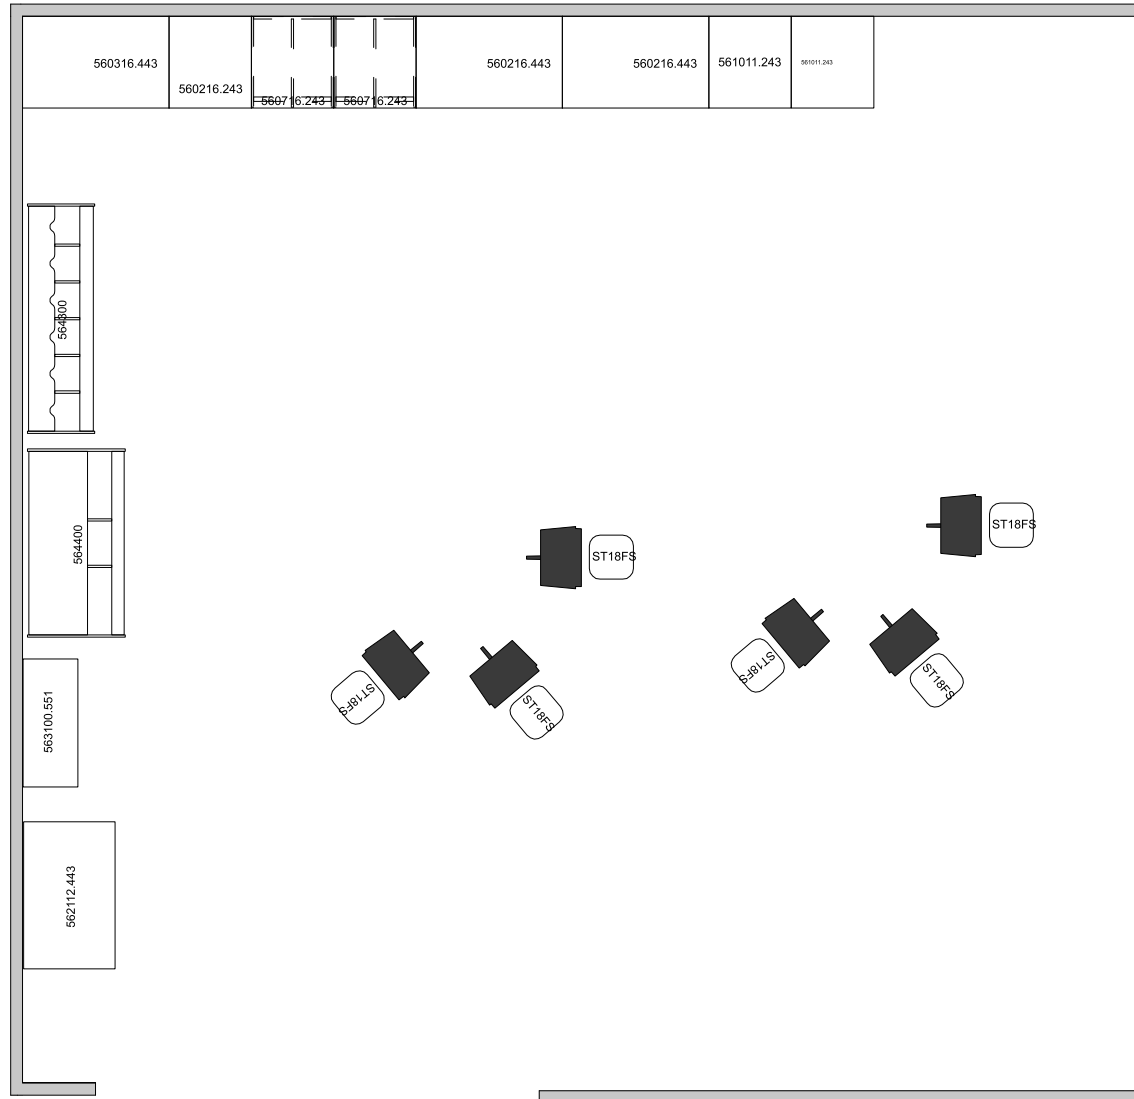

PERSPECTIVE VIEW

MSC.FAC.CLS.01

Music.Facilitate.Clusters.#1

Fleetwood®

For help creating your effective learning environment,
contact us at 616.396.1142 or sales@fleetwoodfurniture.com

PLAN VIEW

MSC.FAC.CLS.01

Music.Facilitate.Clusters.#1

MSC.FAC.CLS.01

PRODUCT LIST

MSC.FAC.CLS.01

Music.Facilitate.Clusters.#1

PART NUMBER	DESCRIPTION	QTY	LIST	EXT. SELL
560216-243	Harmony Instrument Storage 2 Compartment Silver Compartment Wire Doors 27w 84h - 30d	1	\$1,788	\$1,788
560216-443	2 Compartment Cmprtmt Wire Drs 48w 84h 30d	2	\$2,564	\$5,128
560316-443	3 Compartment Cmprtmt Wire Drs 48w 84h 30d	1	\$2,868	\$2,868
560716-243	Harmony Instrument Storage 7 Compartment Silver Compartment Wire Doors 27w 84h -30d	2	\$2,694	\$5,388
561011-243	Harmony Instrument Storage 10 Compartment Silver Full Length Wire Door 27w 84h 30d	2	\$2,580	\$5,160
562112-443	Harmony Garment Storage 2 Garment Rods No Shelves Full Length Laminate Doors 48w 84h 30d	1	\$1,728	\$1,728
563100-551	75 Openings Mobile No Ors 42w 50h 18d	1	\$1,838	\$1,838
564300-000	Cello Storage Mobile Holds up to 6 Cello Instruments 75w 47h 22d	1	\$1,668	\$1,668
564400-000	Violin Storage Mobile Holds up to 16 Violin Instruments 61.5w 53h 32d	1	\$2,536	\$2,536
ST18FS	Dark Graphite Seat 13.5w 18h 13.5d	6	\$460	\$2,760