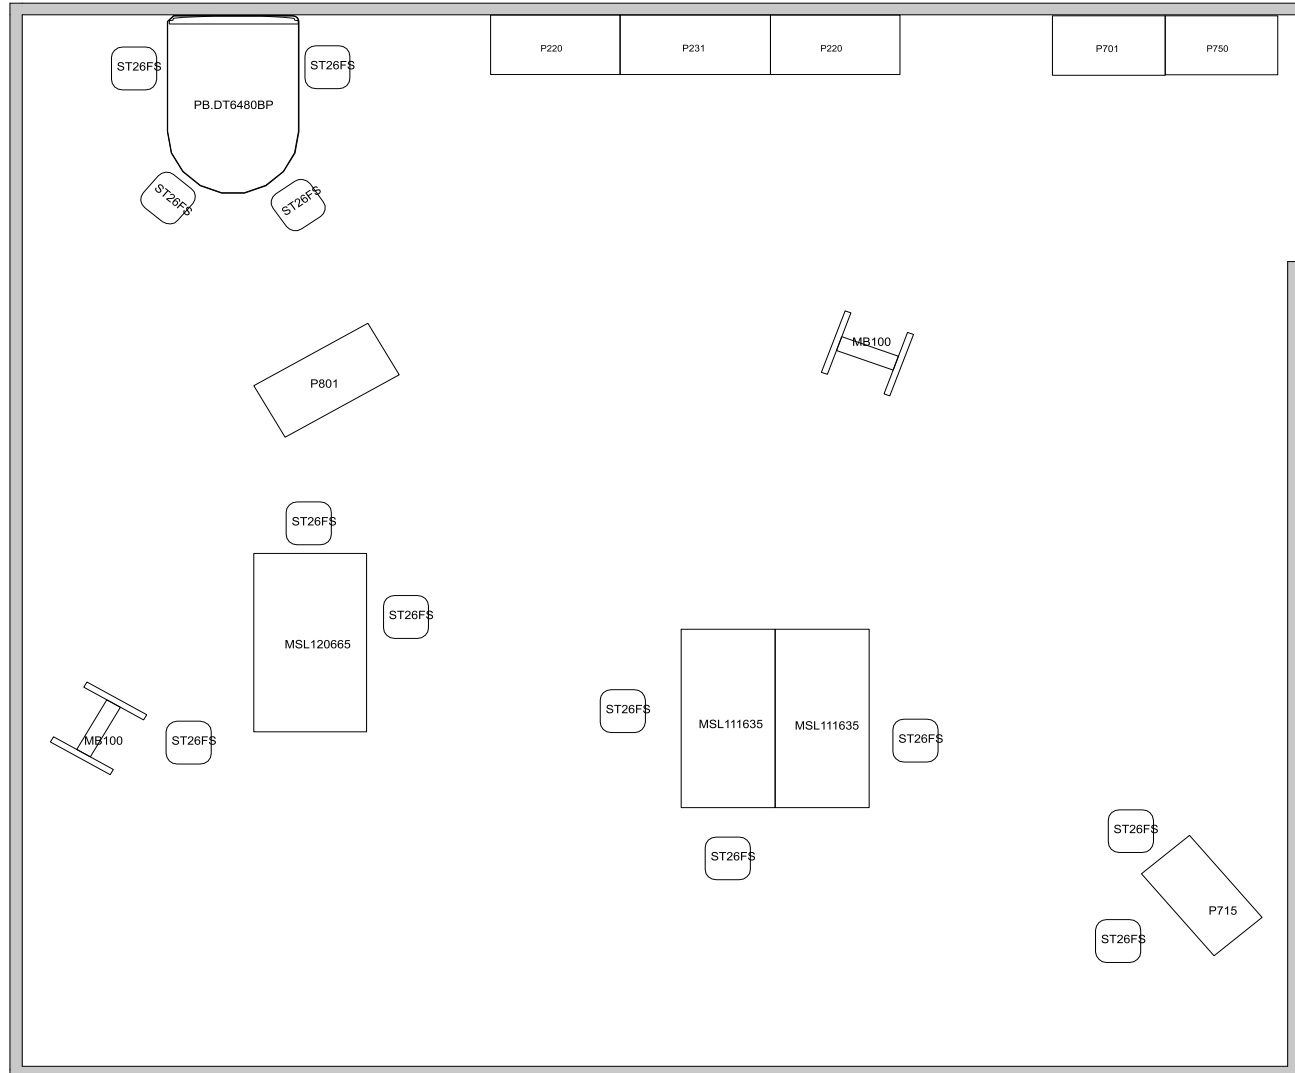

PERSPECTIVE VIEW

MKR.FAC.CLS.01

Makerspace.Facilitate.Clusters.#1

Fleetwood®

For help creating your effective learning environment,
contact us at 616.396.1142 or sales@fleetwoodfurniture.com

PLAN VIEW

MKR.FAC.CLS.01

Makerspace.Facilitate.Clusters.#1

MKR.FAC.CLS.01

PRODUCT LIST

MKR.FAC.CLS.01

Makerspace.Facilitate.Clusters.#1

PART NUMBER	DESCRIPTION	QTY	LIST	EXT. SELL
ST26FS	Dark Graphite Seat 13.5w 26h 13.5d	12	\$460	\$5,520
PB-DT6480BP	D-Top Table, Pedestal Base (1), Post Round Legs (2) Fixed Height Lvlrs/Glds 42w 36h 60d	1	\$990	\$990
P801	Project Cart Lckg Door /Drwrs Gratnells Trays Included With Power Lckg Casters 42w 36.75h 20d	1	\$3,260	\$3,260
P750	Tall Storage 4 Shelf Lckg Drs Lckg Casters 36w 68h 20d	1	\$1,928	\$1,928
P715	Low Storage 1 Shelf Apparatus Rod Lckg Drs Lckg Casters 36w 36h 20d	1	\$1,420	\$1,420
P701	Tall Storage 4 Shelf No Drs Lckg Casters 36w 68h 20d	1	\$1,552	\$1,552
P231	Mid Tray Storage Gratnells Trays Included Lckg Drs Lckg Casters 48w 44h 20d	1	\$2,270	\$2,270
P220	Mid Tray Storage 1 Shelf Gratnells Trays Included No Drs Lckg Casters 42w 44h 20d -	2	\$1,758	\$3,516
MSL120665	Work Station Single Sided 9 Cubby No Doors 1-3/4" Maple Block work surface 60w 36.75h 36d	1	\$1,806	\$1,806
MSL 111635	Work Station Single Sided Lckg Doors 2 Shelf 1-3/4" Maple Block work surface 60w 36.75h 30d	2	\$1,654	\$3,308
MB100	Vertical Cart with 4 Pages 26w 72h 22d	2	\$1,400	\$2,800