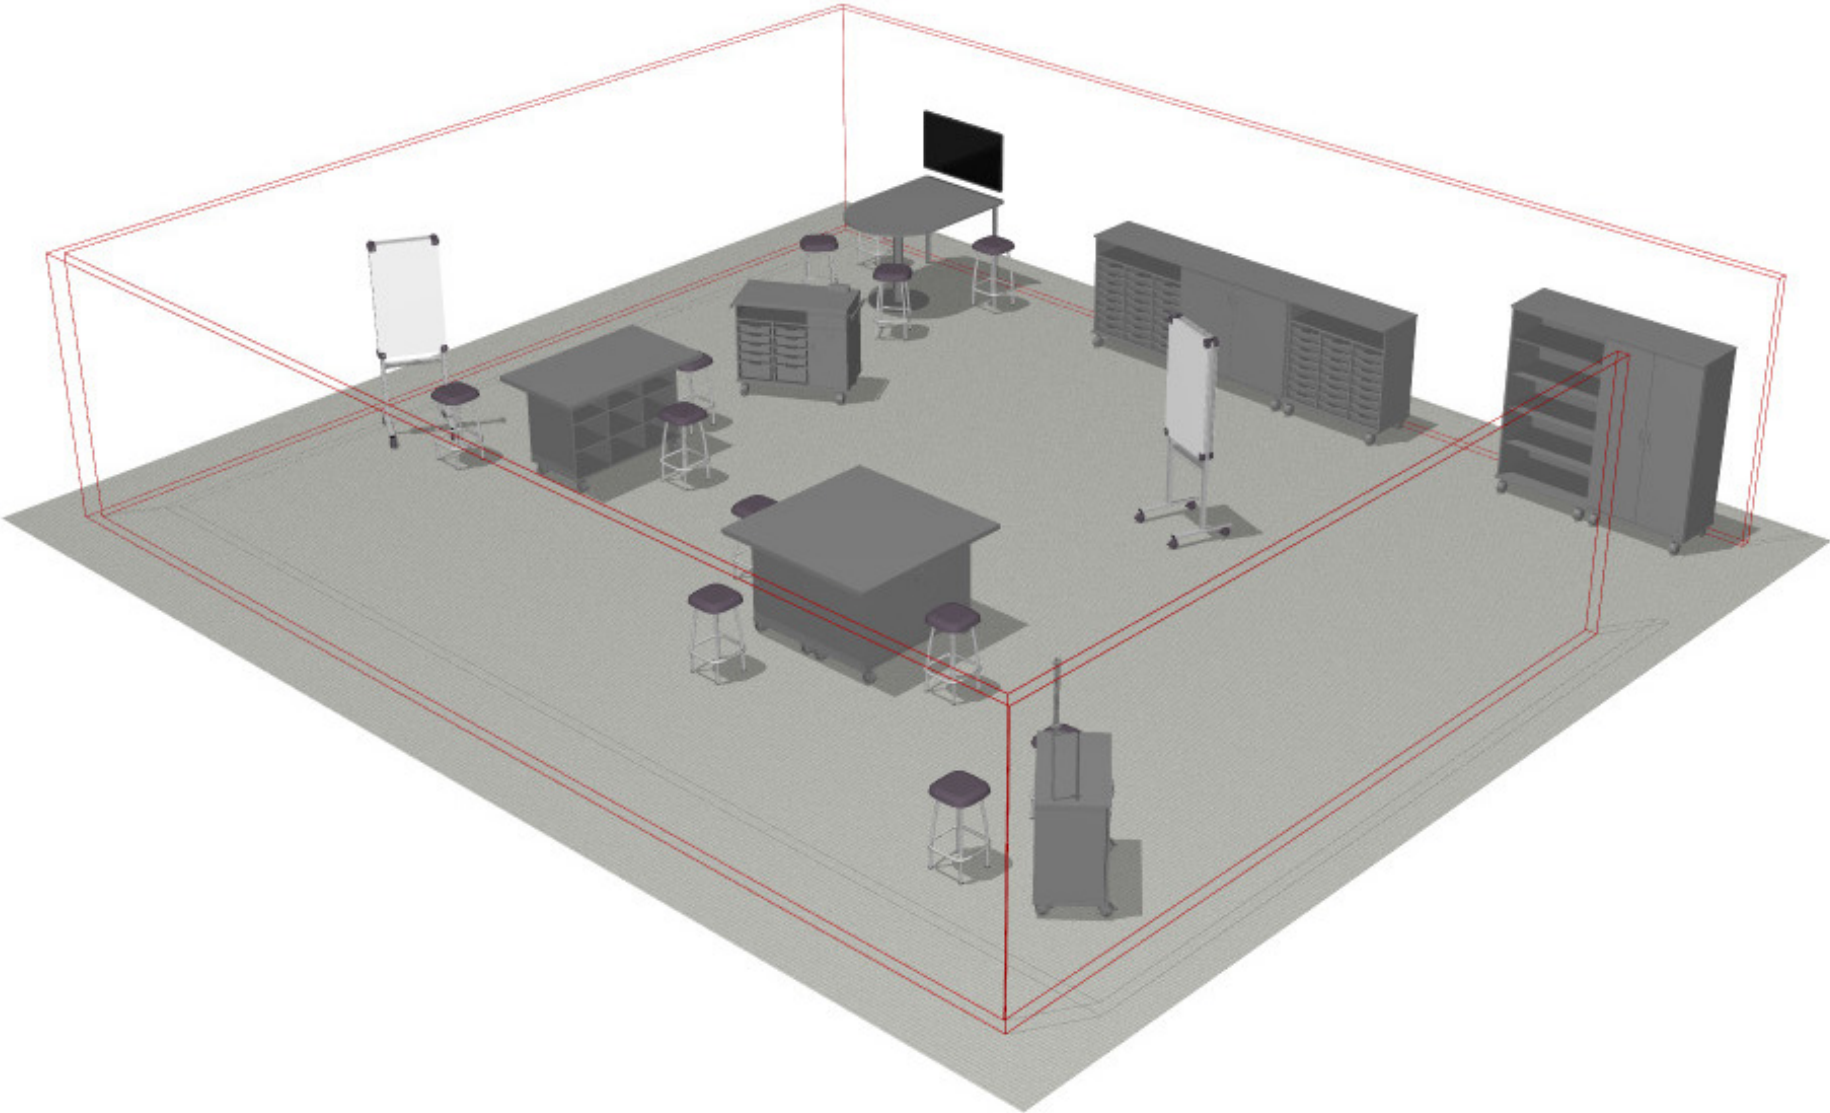

PERSPECTIVE VIEW

MKR.FAC.CLS.01

Makerspace.Facilitate.Clusters.#1

Fleetwood®

For help creating your effective learning environment,
contact us at 616.396.1142 or sales@fleetwoodfurniture.com

PLAN VIEW

MKR.FAC.CLS.01

Makerspace.Facilitate.Clusters.#1

MKR.FAC.CLS.01

PRODUCT LIST

MKR.FAC.CLS.01

Makerspace.Facilitate.Clusters.#1

PART NUMBER	DESCRIPTION	QTY	LIST	EXT. SELL
ST26FS	Dark Graphite Seat 13.5w 26h 13.5d	12	\$460	\$5,520
PB-DT6480BP	D-Top Table, Pedestal Base (1), Post Round Legs (2) Fixed Height Lvlrs/Glds 42w 36h 60d	1	\$990	\$990
P801	Project Cart Lckg Door /Drwrs Gratnells Trays Included With Power Lckg Casters 42w 36.75h 20d	1	\$3,260	\$3,260
P750	Tall Storage 4 Shelf Lckg Drs Lckg Casters 36w 68h 20d	1	\$1,928	\$1,928
P715	Low Storage 1 Shelf Apparatus Rod Lckg Drs Lckg Casters 36w 36h 20d	1	\$1,420	\$1,420
P701	Tall Storage 4 Shelf No Drs Lckg Casters 36w 68h 20d	1	\$1,552	\$1,552
P231	Mid Tray Storage Gratnells Trays Included Lckg Drs Lckg Casters 48w 44h 20d	1	\$2,270	\$2,270
P220	Mid Tray Storage 1 Shelf Gratnells Trays Included No Drs Lckg Casters 42w 44h 20d -	2	\$1,758	\$3,516
MSL120665	Work Station Single Sided 9 Cubby No Doors 1-3/4" Maple Block work surface 60w 36.75h 36d	1	\$1,806	\$1,806
MSL 111635	Work Station Single Sided Lckg Doors 2 Shelf 1-3/4" Maple Block work surface 60w 36.75h 30d	2	\$1,654	\$3,308
MB100	Vertical Cart with 4 Pages 26w 72h 22d	2	\$1,400	\$2,800