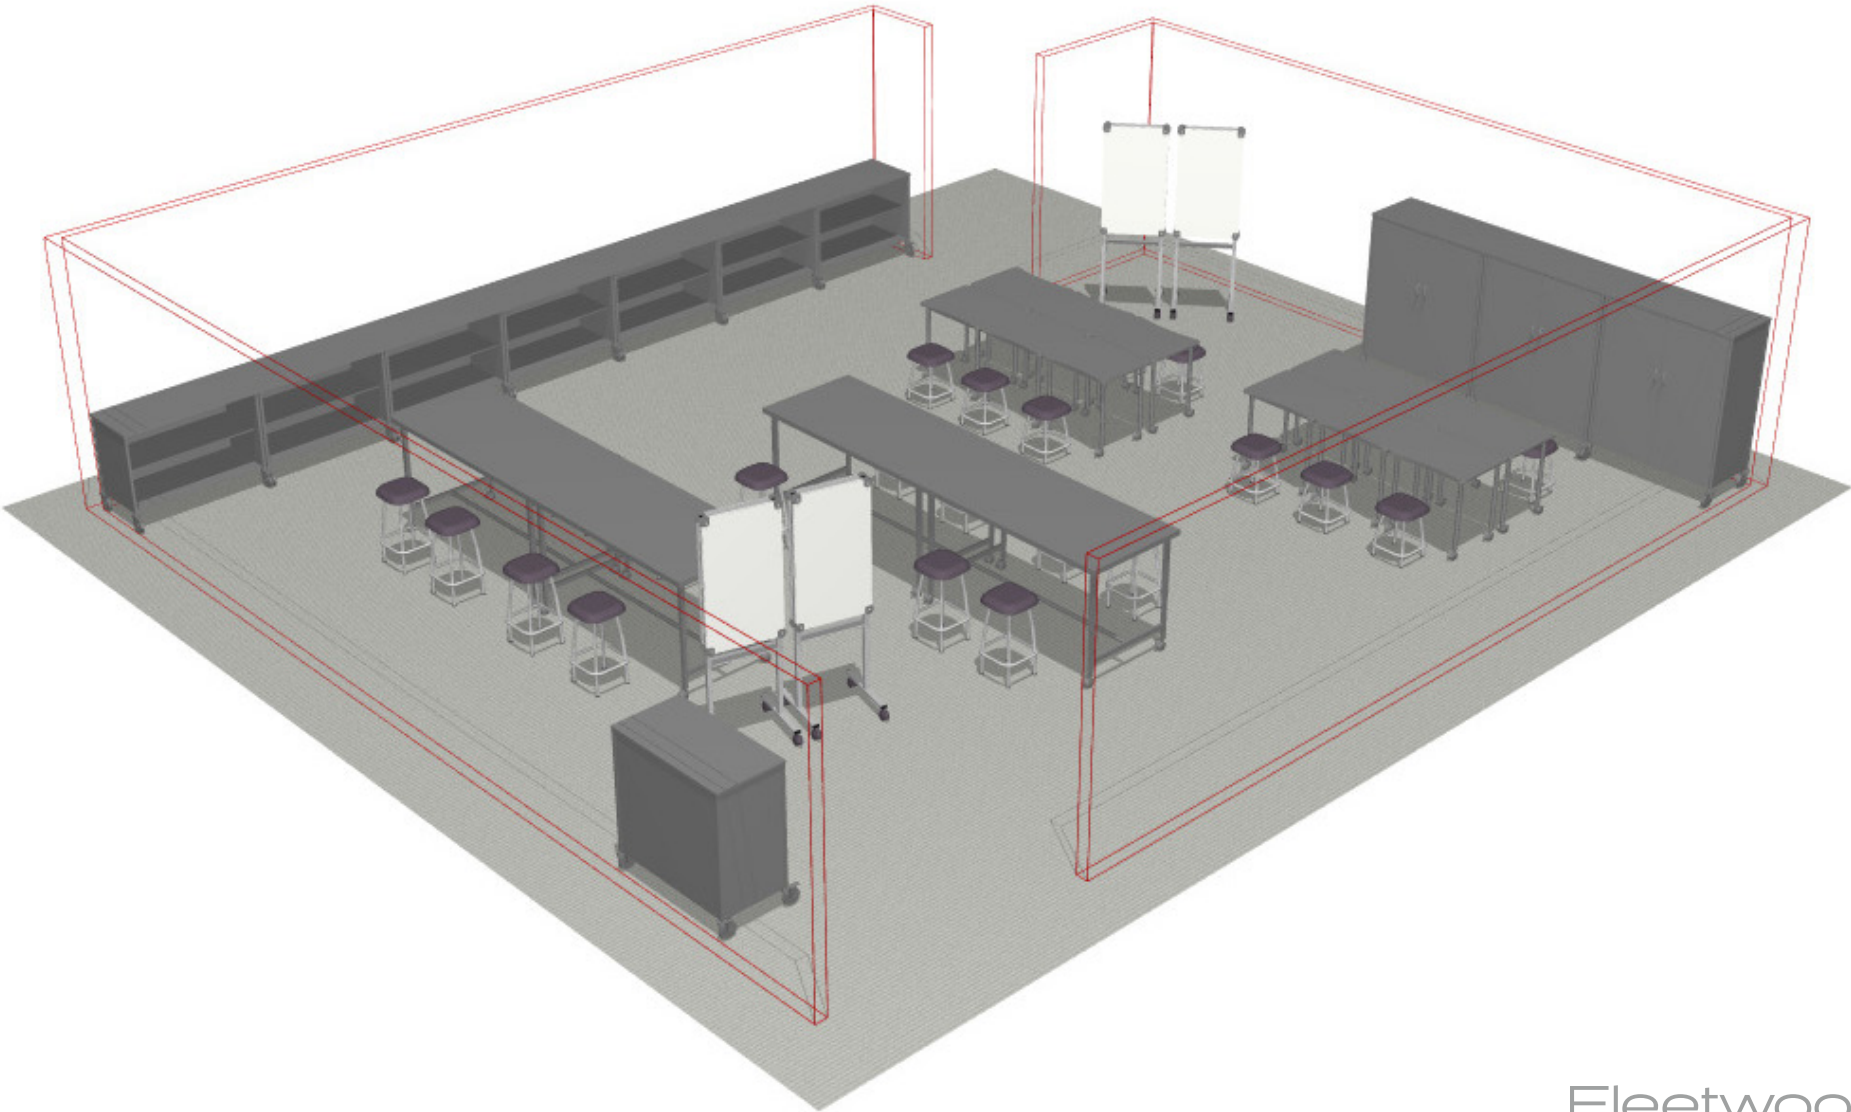

PERSPECTIVE VIEW

MKR.DEM.CLS.03

Makerspace.Demonstration.Clusters.#3

Fleetwood®

For help creating your effective learning environment,
contact us at 616.396.1142 or sales@fleetwoodfurniture.com

PLAN VIEW

MKR.DEM.CLS.03

Makerspace.Demonstration.Clusters.#3

PRODUCT LIST

MKR.DEM.CLS.03

Makerspace.Demonstration.Clusters.#3

PART NUMBER	DESCRIPTION	QTY	LIST	EXT. SELL
15-192	Mid Tray Storage Grate Trays included No Drs 42w 44h 22d	1	\$1,926	\$1,926
15-2632	Low Storage 1 Shelf No Drs 48w 34hx22d	7	\$852	\$5,964
15-5138	Tall Storage 3 Shelf Lckg Drs 48w 60h 22d	3	\$1,836	\$5,508
IN-SK3080A2	Sidekick Desk, Steel Frame Round Legs (4) Fixed Height Cstrs 30w 29h 24d	12	\$366	\$4,392
MB100	Vertical Cart with 4 Pages 26w 72h 22d	4	\$1,400	\$5,600
MS-RS7605CF	Adj Ht H-Frm Cstrs 72w 34-75-42.75h 36d	4	\$1,408	\$5,632
ST18FS	Dark Graphite Seat 13.5w 18h 13.5d	12	\$460	\$5,520
ST26FS	Dark Graphite Seat 13.5w 26h 13.5d	16	\$460	\$7,360
			Total FLEETWOOD - \$41,902.00	