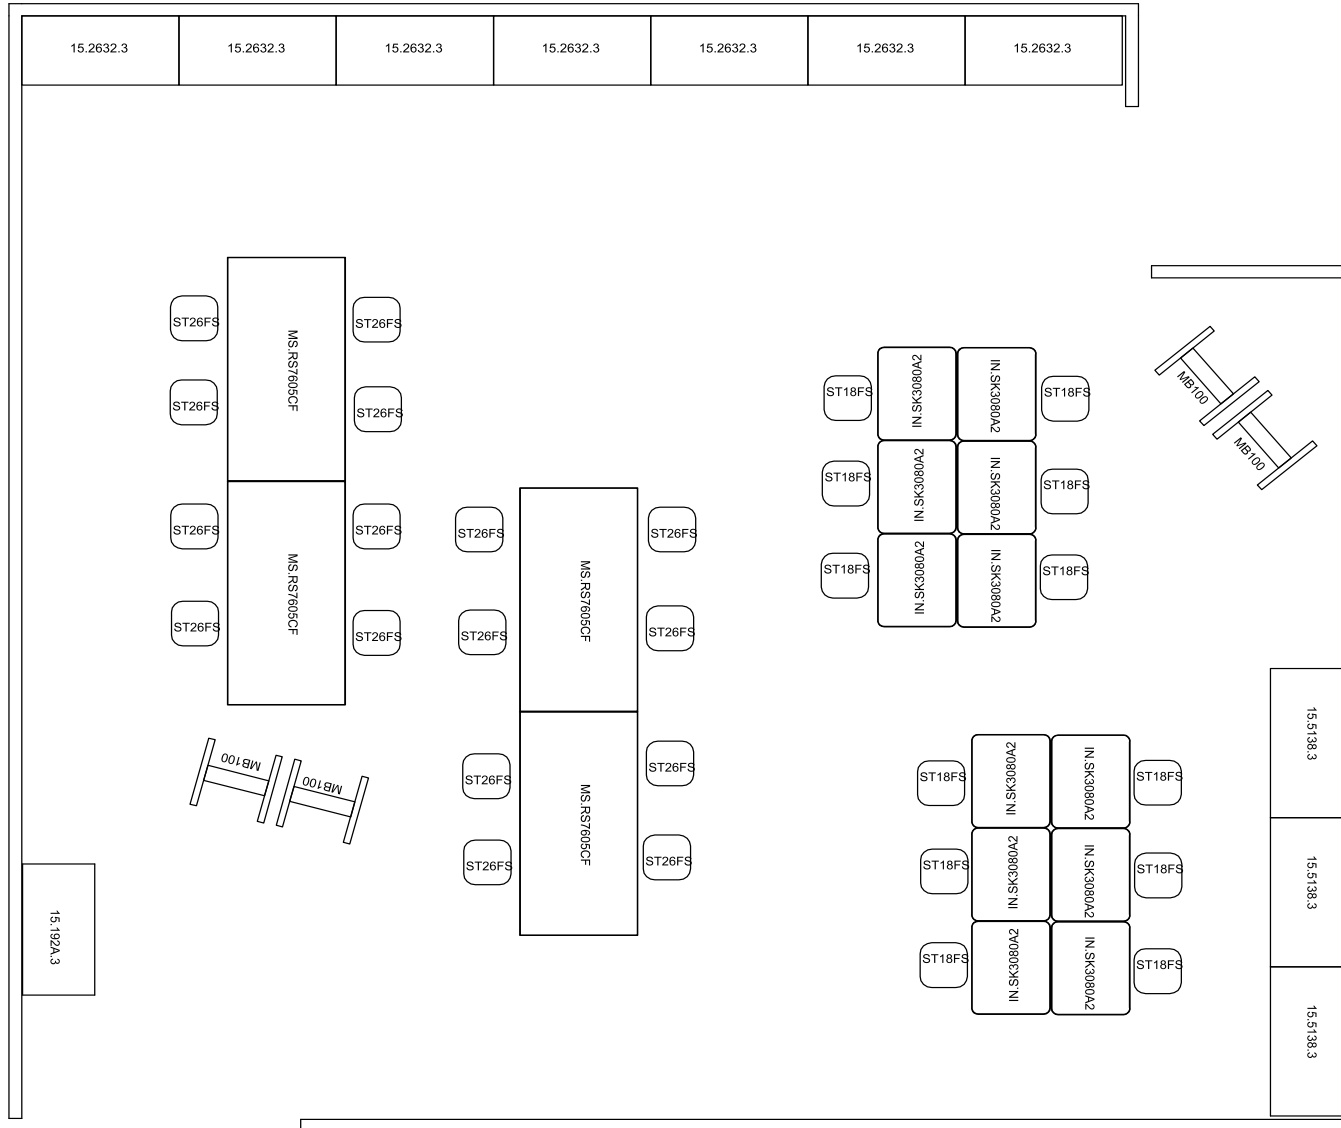

PERSPECTIVE VIEW

MKR.DEM.CLS.03

Makerspace.Demonstration.Clusters.#3

Fleetwood®

For help creating your effective learning environment,
contact us at 616.396.1142 or sales@fleetwoodfurniture.com

PLAN VIEW

MKR.DEM.CLS.03

Makerspace.Demonstration.Clusters.#3

PRODUCT LIST

MKR.DEM.CLS.03

Makerspace.Demonstration.Clusters.#3

PART NUMBER	DESCRIPTION	QTY	LIST	EXT. SELL
15-192	Mid Tray Storage Grate Trays included No Drs 42w 44h 22d	1	\$1,926	\$1,926
15-2632	Low Storage 1 Shelf No Drs 48w 34hx22d	7	\$852	\$5,964
15-5138	Tall Storage 3 Shelf Lckg Drs 48w 60h 22d	3	\$1,836	\$5,508
IN-SK3080A2	Sidekick Desk, Steel Frame Round Legs (4) Fixed Height Cstrs 30w 29h 24d	12	\$366	\$4,392
MB100	Vertical Cart with 4 Pages 26w 72h 22d	4	\$1,400	\$5,600
MS-RS7605CF	Adj Ht H-Frm Cstrs 72w 34-75-42.75h 36d	4	\$1,408	\$5,632
ST18FS	Dark Graphite Seat 13.5w 18h 13.5d	12	\$460	\$5,520
ST26FS	Dark Graphite Seat 13.5w 26h 13.5d	16	\$460	\$7,360
			Total FLEETWOOD - \$41,902.00	

RENDERING

MKR.DEM.CLS.03

Makerspace.Demonstration.Clusters.#3