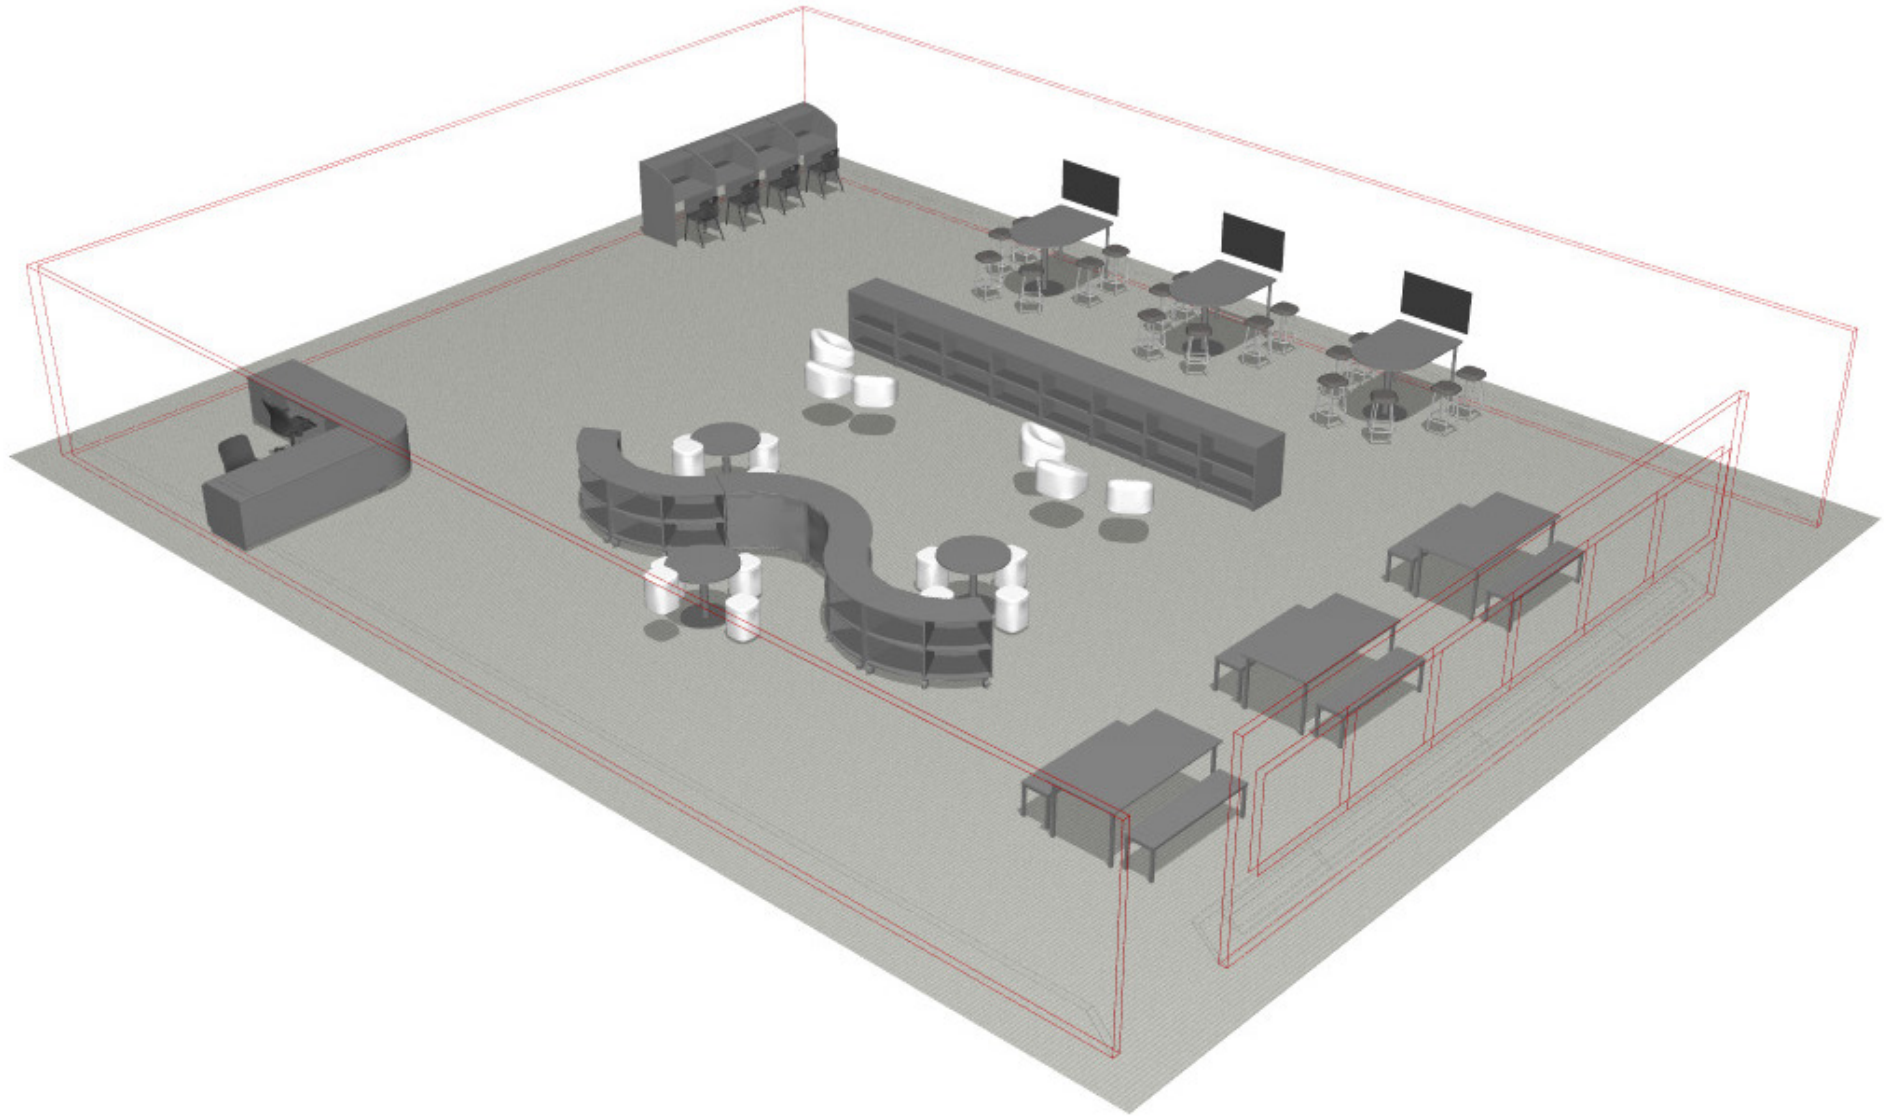

PERSPECTIVE VIEW

MDC.000.000.04

Media Center.No Method.No Method.#4

Fleetwood®

For help creating your effective learning environment,
contact us at 616.396.1142 or sales@fleetwoodfurniture.com

PLAN VIEW

MDC.000.000.04

Media Center.No Method.No Method.#4

PRODUCT LIST

MDC.000.000.04

Media Center.No Method.No Method.#4

PART NUMBER	DESCRIPTION	QTY	LIST	EXT. SELL
81-3624A_	Shelf (4) DS Adder Base 35w 36h 24d	7	\$874	\$6,118
81-3624S_	Shelf (4) DS Starter Base 36w 36h 24d	1	\$1,030	\$1,030
83-3611	Desk Adder High End Carrel 35w 48h 30d	2	\$624	\$1,248
83-3618	Desk Starter High End Carrel 36w 48h 30d	2	\$774	\$1,548
MP100	Mobile Ped, Under Work Surface, 1 Box/1 File Locking Drawers 75mm Locking Casters 15w 22.5h 20d	1	\$890	\$890
P400	Low Arc No Drs Cstrs 60w 36h 20d	6	\$1,532	\$9,192
PB-DT6480BP	1 Ped Base 2 Legs Fxd Ht Lvlrs/Glds 42w 36h 60d	3	\$990	\$2,970
PB-RD3680B4	Round Table, Pedestal Base Fixed Height Glides 36w 29h 36d	3	\$522	\$1,566
PT-RS7600B4	Table 72w 29h 36d Benches(2) 63w 18h 15d Fxd Ht Lvlrs	3	\$1,276	\$3,828
SSRB24	Soft Rock Foam Bean Bag 24w 8-20h 24d	6	\$186	\$1,116
SSRS18	Soft Rock Stool Stationary Base Glides 14w 18h 14d	12	\$312	\$3,744
ST26FS	Dark Graphite Seat 13.5w 26h 13.5d	18	\$460	\$8,280
TDC2330	Transaction Desk Storage, 1 Adjustable Shelf, Locking Doors, Levelers 36w 30h 30d	1	\$1,198	\$1,198
TDCCC30	Transaction Desk Corner Filler, Closed Front, Levelers 30w 30h 30d	1	\$1,478	\$1,478
TDDS430	Transaction Desk Straight Desk, Levelers 48w 30h 30d	1	\$1,130	\$1,130
TDDS830	Transaction Desk Straight Desk, Levelers 84w 30h 30d	1	\$1,402	\$1,402