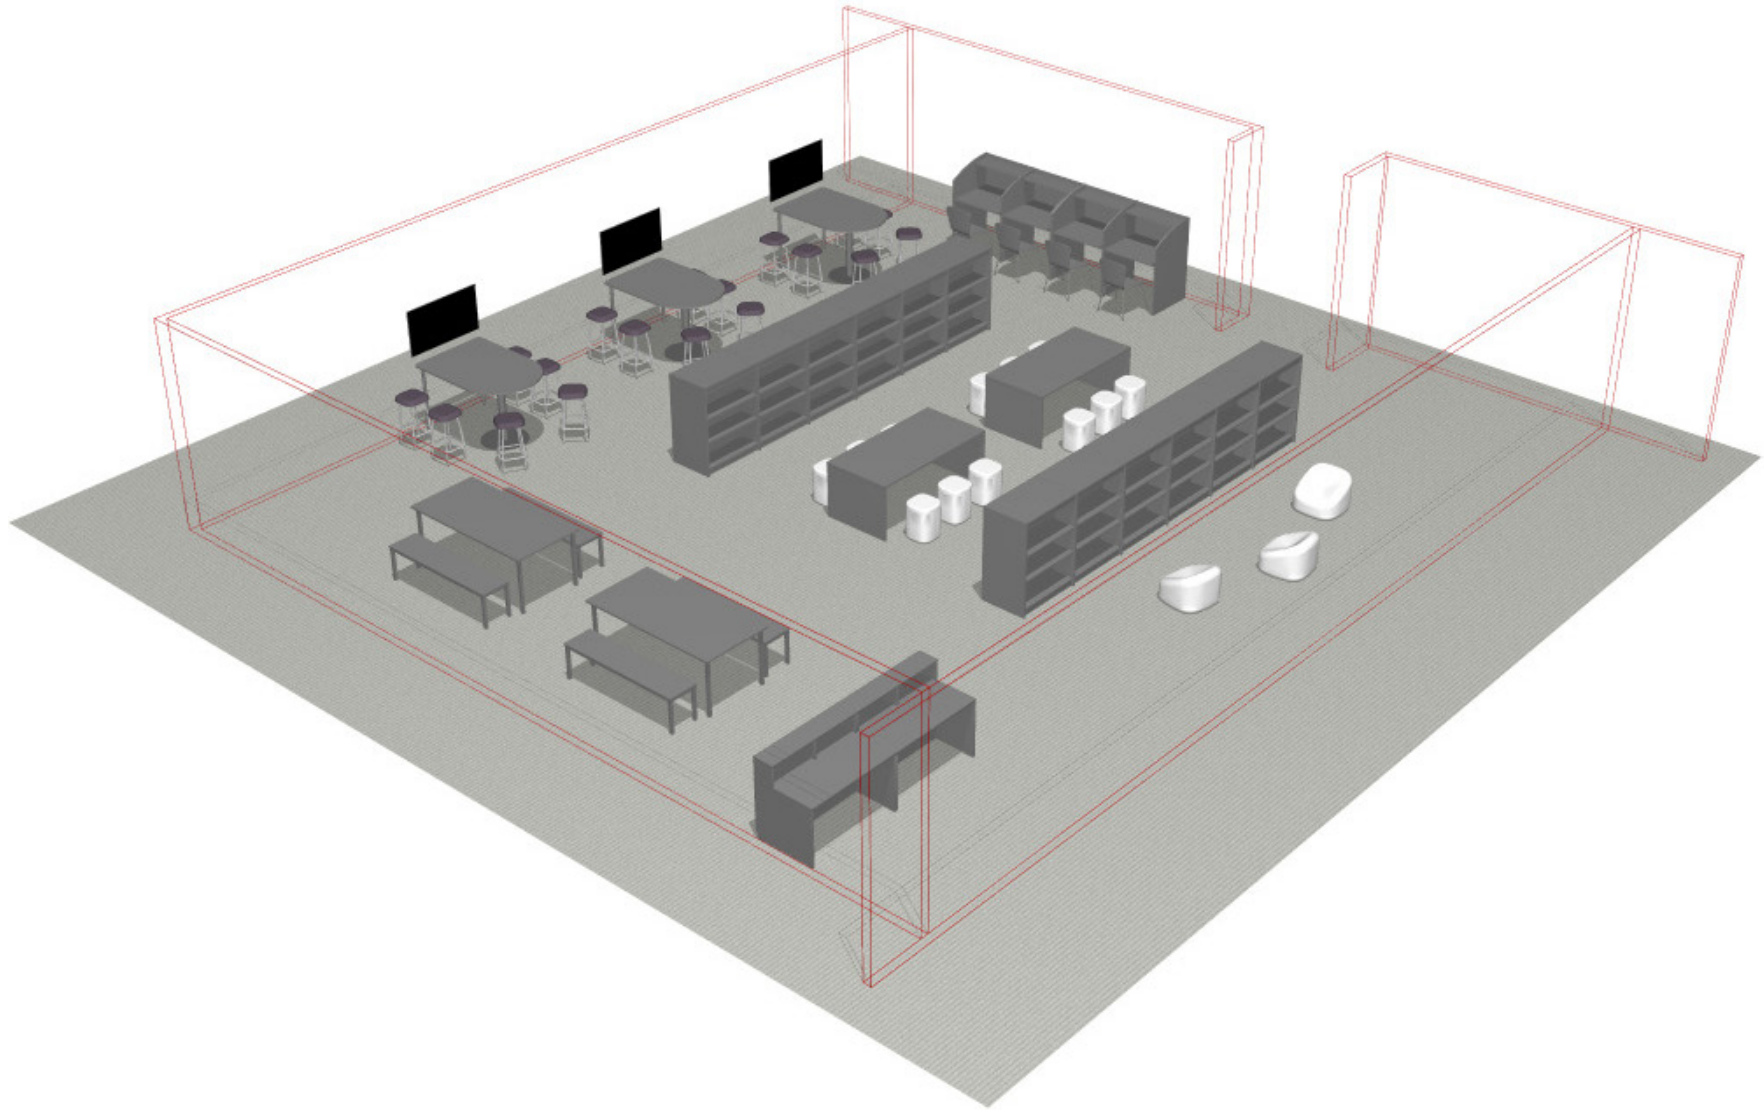

PERSPECTIVE VIEW

MDC.000.000.01

Media Center.No Method.No Method.#1

Fleetwood®

For help creating your effective learning environment,
contact us at 616.396.1142 or sales@fleetwoodfurniture.com

PLAN VIEW

MDC.000.000.01

Media Center.No Method.No Method.#1

MDC.000.000.01

PRODUCT LIST

MDC.000.000.01

Media Center.No Method.No Method.#1

PART NUMBER	DESCRIPTION	QTY	LIST	EXT. SELL
81-4824A_	Shelf (6) DS Adder Base 35w 48h 24d	10	\$990	\$9,900
81-4824S_	Shelf (6) DS Starter Base 36w 48h 24d	2	\$1,128	\$2,256
83-3611	Desk Adder High End Carrel 35w 48h 30d	2	\$624	\$1,248
83-3618	Desk Starter High End Carrel 36w 48h 30d	2	\$774	\$1,548
84-RS7600B4	Full End Legs 72w 29h 36d	2	\$920	\$1,840
PB-DT6481	Fxd Ht Lvtrs/Glds 42w 36h 60d	3	\$972	\$2,916
PT-RS7600B4	Table 72w 29h 36d Benches(2) 63w 18h 15d Fxd Ht Lvtrs	2	\$1,276	\$2,552
SSRB24	Soft Rock Foam Bean Bag 24w 8-20h 24d	3	\$186	\$558
SSRS18	Soft Rock Stool Stationary Base Glides 14w 18h 14d	12	\$312	\$3,744
ST26FS	Dark Graphite Seat 13.5w 26h	18	\$460	\$8,280
TDDS430	Transaction Desk Straight Desk, Levelers 48w 30h 30d	2	\$1,130	\$2,260
TDPL400	Transaction Desk Transaction Counter, Straight 48w 1 Oh 1 Od	2	\$430	\$860