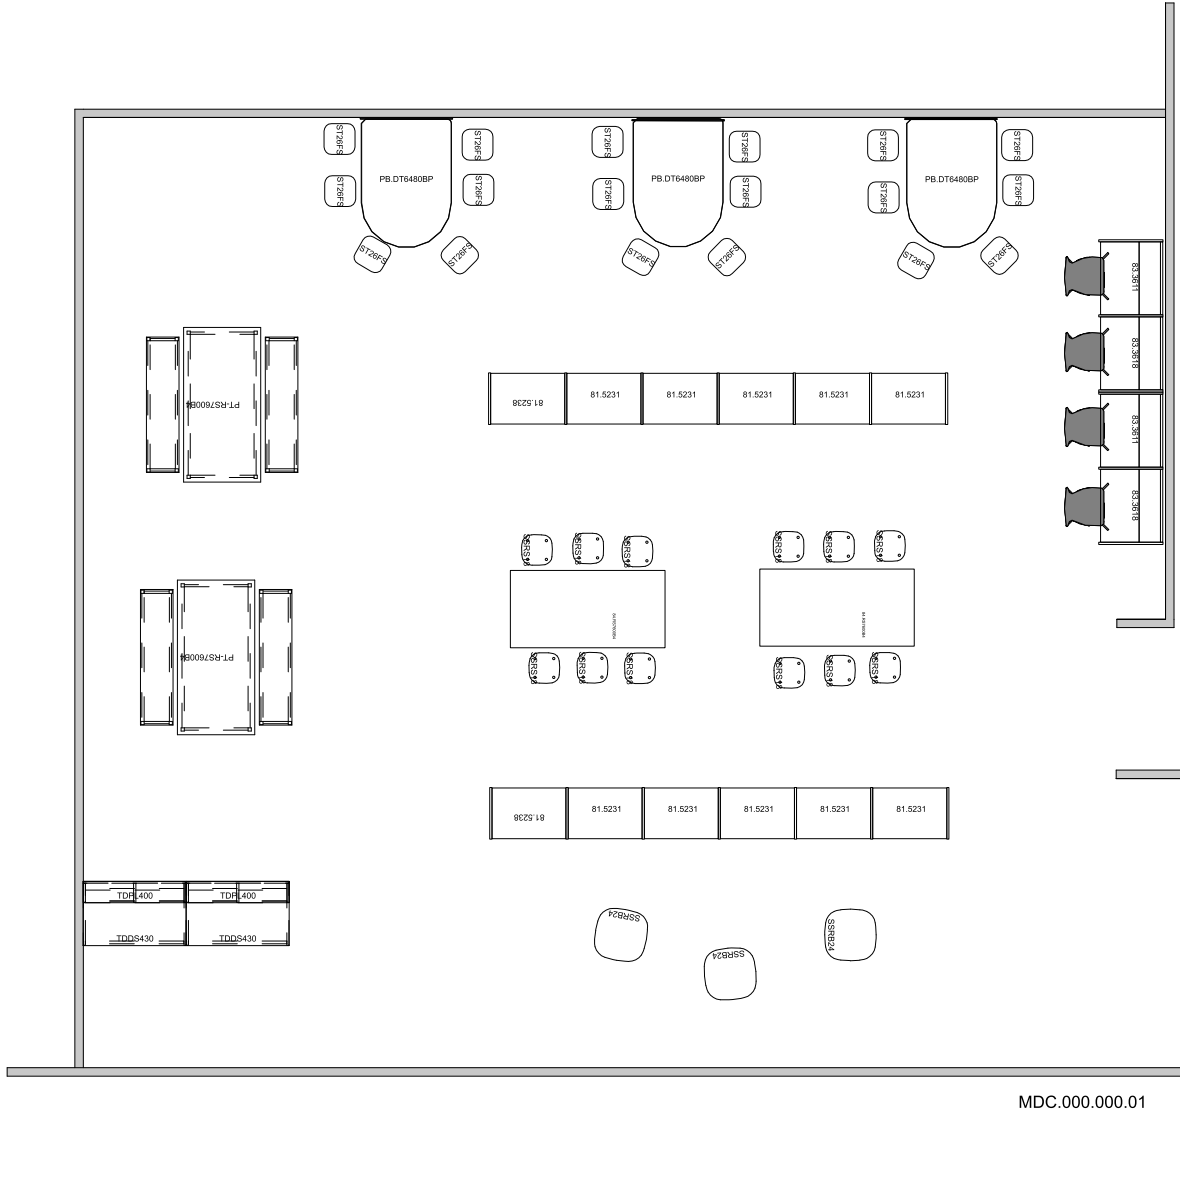

PERSPECTIVE VIEW

MDC.000.000.01

Media Center.No Method.No Method.#1

Fleetwood®

For help creating your effective learning environment,
contact us at 616.396.1142 or sales@fleetwoodfurniture.com

PLAN VIEW

MDC.000.000.01

Media Center.No Method.No Method.#1

MDC.000.000.01

PRODUCT LIST

MDC.000.000.01

Media Center.No Method.No Method.#1

PART NUMBER	DESCRIPTION	QTY	LIST	EXT. SELL
81-4824A_	Shelf (6) DS Adder Base 35w 48h 24d	10	\$990	\$9,900
81-4824S_	Shelf (6) DS Starter Base 36w 48h 24d	2	\$1,128	\$2,256
83-3611	Desk Adder High End Carrel 35w 48h 30d	2	\$624	\$1,248
83-3618	Desk Starter High End Carrel 36w 48h 30d	2	\$774	\$1,548
84-RS7600B4	Full End Legs 72w 29h 36d	2	\$920	\$1,840
PB-DT6481	Fxd Ht Lvtrs/Glds 42w 36h 60d	3	\$972	\$2,916
PT-RS7600B4	Table 72w 29h 36d Benches(2) 63w 18h 15d Fxd Ht Lvtrs	2	\$1,276	\$2,552
SSRB24	Soft Rock Foam Bean Bag 24w 8-20h 24d	3	\$186	\$558
SSRS18	Soft Rock Stool Stationary Base Glides 14w 18h 14d	12	\$312	\$3,744
ST26FS	Dark Graphite Seat 13.5w 26h	18	\$460	\$8,280
TDDS430	Transaction Desk Straight Desk, Levelers 48w 30h 30d	2	\$1,130	\$2,260
TDPL400	Transaction Desk Transaction Counter, Straight 48w 1 Oh 1 Od	2	\$430	\$860