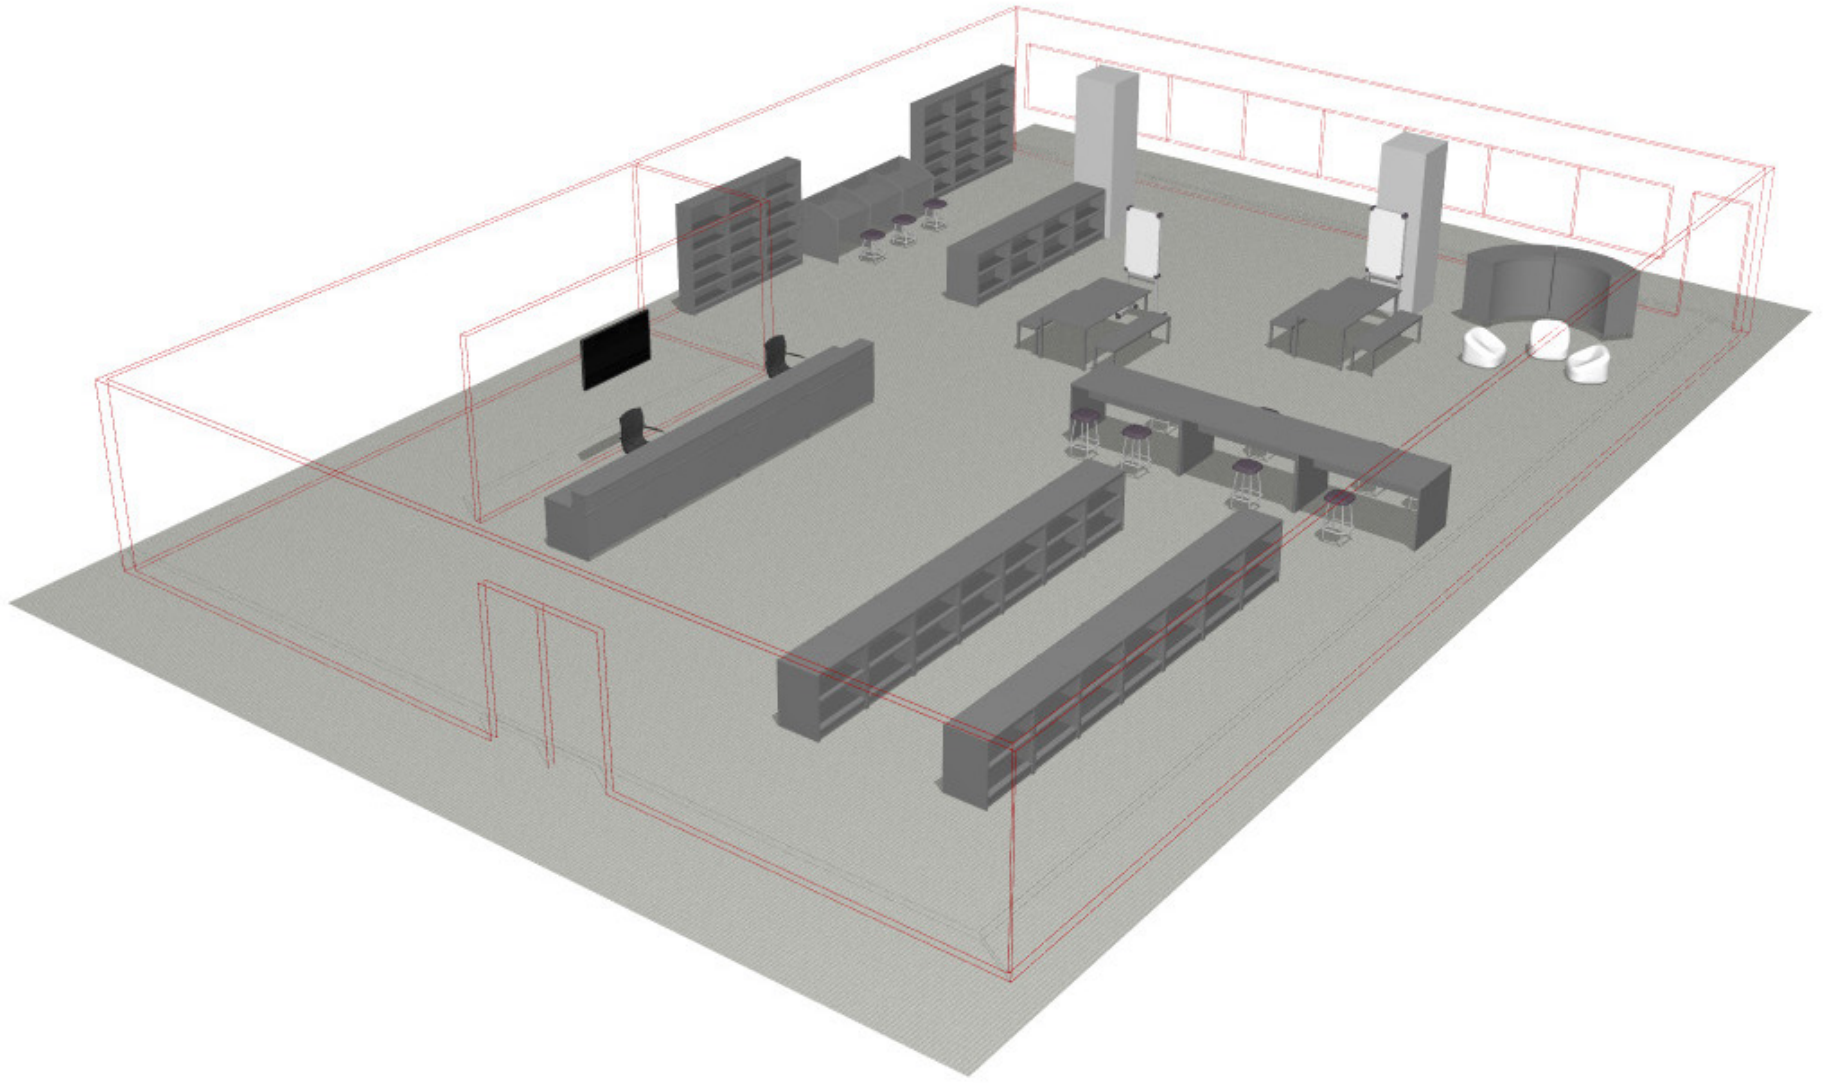

PERSPECTIVE VIEW

LBR.000.000.01

Library.No Method.No Method.#1

Fleetwood®

For help creating your effective learning environment,
contact us at 616.396.1142 or sales@fleetwoodfurniture.com

PLAN VIEW

LBR.000.000.01

Library.No Method.No Method.#1

PRODUCT LIST

LBR.000.000.01

Library.No Method.No Method.#1

PART NUMBER	DESCRIPTION	QTY	LIST	EXT. SELL
81-7213A_	5 Shelf Single Sided 4 Adjustable Shelves and 1 Fixed Shelf Adder Base 35w 72h 12.625d	4	\$824	\$3,296
81-7213S_	5 Shelf Single Sided 4 Adjustable Shelves and 1 Fixed Shelf Starter Base 36w 72h 12.625d	2	\$952	\$1,904
81-8311	4 Shelf Mobile Double Sided 2 Adjustable and 2 Fixed Shelves Concealed Casters 36.5w 36h 24d	18	\$1,042	\$18,756
83-3311	Rectangle Desk Adder Low End Carrel 35w 38h 30d	2	\$604	\$1,208
83-3318	Rectangle Desk Starter Low End Carrel 36w 38h 30d	1	\$762	\$762
84-RS760P	Rectangle Table, Full Panel End, 1"thick worksurface, Fixed Height 72w 36h 36d	3	\$1,046	\$3,138
MB100	Pages Vertical Cart with 4 Pages Boards 75mm Locking Casters 23.5w 72h 22d	2	\$980	\$1,960
P401	Designer Collection Mid Arc Storage, Single Sided, 4 Adjustable Shelves, No Doors ,Perforated Steel Back Panel, 100mm Locking Casters 60w 44h 20d	2	\$1,708	\$3,416
PT-RS7604	Rectangle Table, Unitized Frame, Square Legs, 1"thick worksurface, Fixed Height Levelers 72w 29h 36d	2	\$608	\$1,216
SSRB24	Soft Rock Foam Bean Bag 24w 8-20h 24d	3	\$186	\$558
ST18FS	Rock Active Seating Stool Dark Graphite Seat Levelers 13.5w 18h 13.5d	3	\$280	\$840
ST26FS	Rock Active Seating Stool Dark Graphite Seat Levelers 13.5w 26h 13.5d	8	\$300	\$2,400
TDDS630	Transaction Desk Straight Desk, Levelers 60w 30h 30d	4	\$1,280	\$5,120
TDPL600	Transaction Desk Transaction Counter, Straight 60w 1 0h 1 0d	4	\$520	\$2,080
TDR2230	Transaction Desk Roll In Storage, No Shelf, Locking Doors, Concealed Casters 23w 26h 20d	2	\$934	\$1,868
TDR5230	Transaction Desk Roll In Storage, Box Drawer, File Drawer, Locking Drawers, Concealed Casters 23w 26h 20d	2	\$1,208	\$2,416