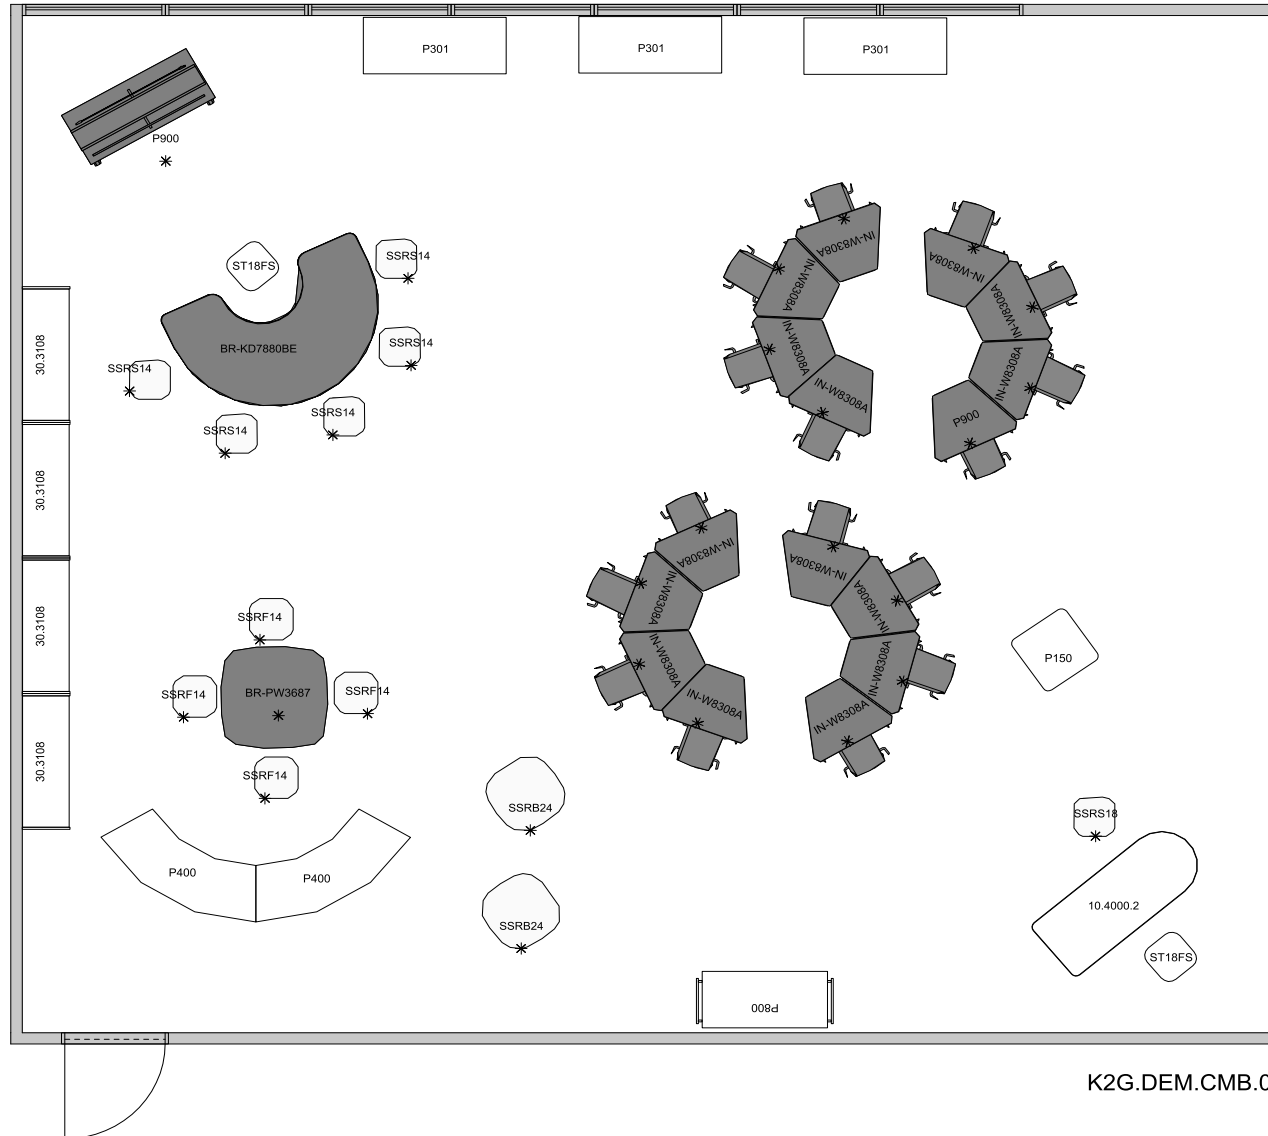

PERSPECTIVE VIEW

K2G.DEM.CMB.01

Kindergarten to 2nd Grade.Demonstration.Combination.#1

Fleetwood®

For help creating your effective learning environment,
contact us at 616.396.1142 or sales@fleetwoodfurniture.com

PLAN VIEW

K2G.DEM.CMB.01

Kindergarten to 2nd Grade.Demonstration.Combination.#1

K2G.DEM.CMB.01

PRODUCT LIST

K2G.DEM.CMB.01

Kindergarten to 2nd Grade.Demonstration.Combination.#1

PART NUMBER	DESCRIPTION	QTY	LIST	EXT. SELL
10-4000-2	D-Top Left Hand Ped Lckg Cstrs 60w 29h 24d	1	\$1,464	\$1,464
30-3108	4 Student Base 48w 48h 16d	4	\$916	\$3,664
BR-KD7880BE	Kidney Table, Post Round Legs Adjustable Height Cstrs 72w 24-32h 48d	1	\$692	\$692
BR-PW3687	Pillow Table, Post Leg, 1 "thick worksurface, Round, 4 Leg, Fixed Height Levelers 36w 14h 36d	1	\$512	\$512
IN-W8308A	Wedge Desk, Unitized Frame, Round Legs, 3/4"thick worksurface, Adjustable Height 75mm Casters 30w 20-28h 24d	15	\$446	\$6,690
IN-W8308A	Wedge Desk, Unitized Frame, Round Legs, 3/4"thick worksurface, Adjustable Height 75mm Casters 30w 20-28h 24d	1	\$446	\$446
P150	No Power Cstrs 22w 40h 22d	1	\$1,160	\$1,160
P301	Mid 9 Cubicle No Drs Cstrs 48w 44h 20d	1	\$1,230	\$1,230
P301	Mid 9 Cubicle No Drs Cstrs 48w 44h 20d	2	\$1,230	\$2,460
P400	Low Arc No Drs Cstrs 60w 36h 20d	2	\$1,532	\$3,064
P800	Project Cart Lckg Dr /Drw Cstrs 42w 36.75h 20d	1	\$2,930	\$2,930
P900	Designer Collection Monitor Cart, Gratnells tray storage, holds up to 24 trays, Non-locking doors, 4 Outlet power unit , Perforated Steel Back Panel, 100mm Locking Casters 48w x 72h x 20d	1	\$2,974	\$2,974
SSRB24	Soft Rock Foam Bean Bag 24w 8-20h 24d	2	\$186	\$372
SSRF14	Soft Rock Floor Cushion 15w 3h 15d	4	\$98	\$392
SSRS14	Soft Rock Stool Stationary Base Glides 14w 14h 14d	5	\$276	\$1,380
SSRS18	Soft Rock Stool Stationary Base Glides 14w 18h 14d	1	\$312	\$312
ST18FS	Dark Graphite Seat 13.5w 18h 13.5d	1	\$460	\$460
ST18FS	Dark Graphite Seat 13.5w 18h 13.5d	1	\$460	\$460