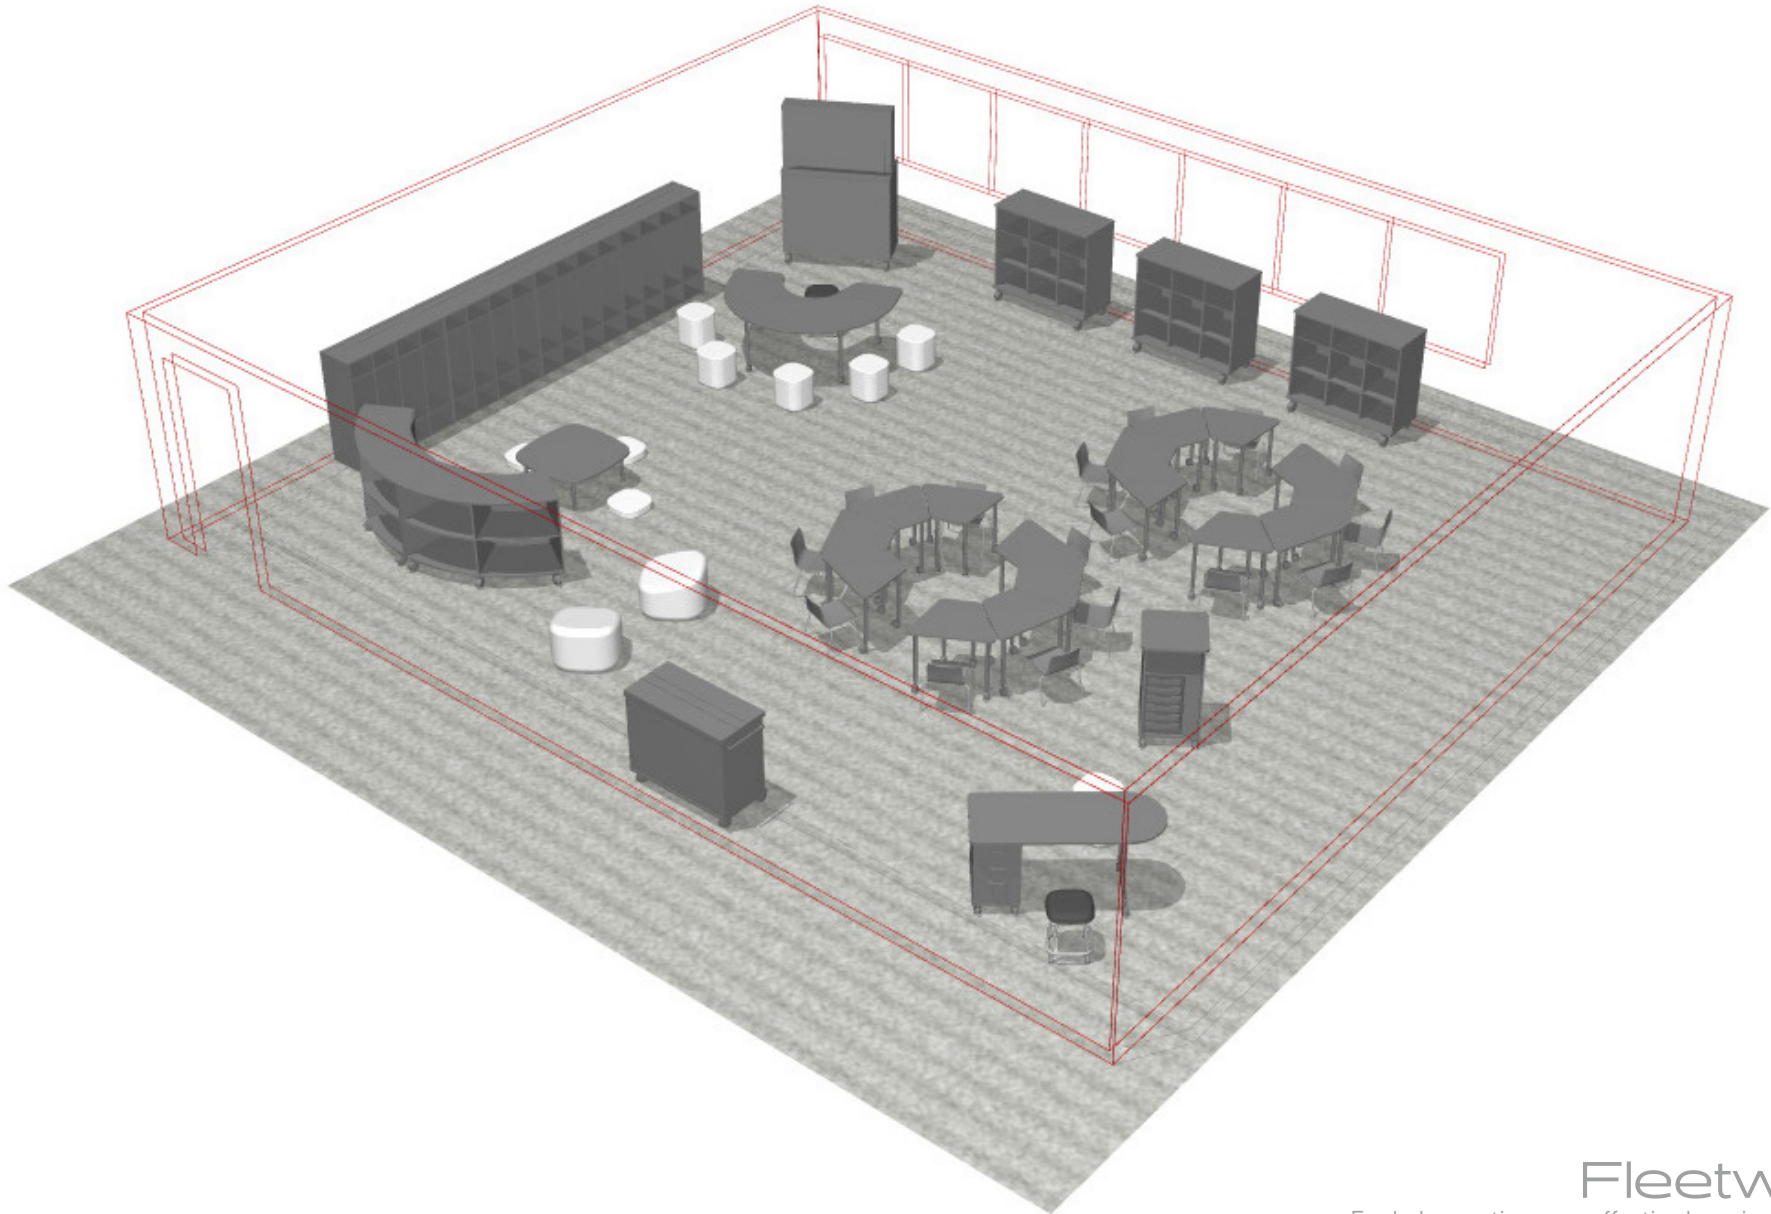

PERSPECTIVE VIEW

K2G.DEM.CMB.01

Kindergarten to 2nd Grade.Demonstration.Combination.#1

Fleetwood®

For help creating your effective learning environment,
contact us at 616.396.1142 or sales@fleetwoodfurniture.com

PLAN VIEW

K2G.DEM.CMB.01

Kindergarten to 2nd Grade.Demonstration.Combination.#1

K2G.DEM.CMB.01

PRODUCT LIST

K2G.DEM.CMB.01

Kindergarten to 2nd Grade.Demonstration.Combination.#1

PART NUMBER	DESCRIPTION	QTY	LIST	EXT. SELL
10-4000-2	D-Top Left Hand Ped Lckg Cstrs 60w 29h 24d	1	\$1,464	\$1,464
30-3108	4 Student Base 48w 48h 16d	4	\$916	\$3,664
BR-KD7880BE	Kidney Table, Post Round Legs Adjustable Height Cstrs 72w 24-32h 48d	1	\$692	\$692
BR-PW3687	Pillow Table, Post Leg, 1 "thick worksurface, Round, 4 Leg, Fixed Height Levelers 36w 14h 36d	1	\$512	\$512
IN-W8308A	Wedge Desk, Unitized Frame, Round Legs, 3/4"thick worksurface, Adjustable Height 75mm Casters 30w 20-28h 24d	15	\$446	\$6,690
IN-W8308A	Wedge Desk, Unitized Frame, Round Legs, 3/4"thick worksurface, Adjustable Height 75mm Casters 30w 20-28h 24d	1	\$446	\$446
P150	No Power Cstrs 22w 40h 22d	1	\$1,160	\$1,160
P301	Mid 9 Cubicle No Drs Cstrs 48w 44h 20d	1	\$1,230	\$1,230
P301	Mid 9 Cubicle No Drs Cstrs 48w 44h 20d	2	\$1,230	\$2,460
P400	Low Arc No Drs Cstrs 60w 36h 20d	2	\$1,532	\$3,064
P800	Project Cart Lckg Dr /Drw Cstrs 42w 36.75h 20d	1	\$2,930	\$2,930
P900	Designer Collection Monitor Cart, Gratnells tray storage, holds up to 24 trays, Non-locking doors, 4 Outlet power unit , Perforated Steel Back Panel, 100mm Locking Casters 48w x 72h x 20d	1	\$2,974	\$2,974
SSRB24	Soft Rock Foam Bean Bag 24w 8-20h 24d	2	\$186	\$372
SSRF14	Soft Rock Floor Cushion 15w 3h 15d	4	\$98	\$392
SSRS14	Soft Rock Stool Stationary Base Glides 14w 14h 14d	5	\$276	\$1,380
SSRS18	Soft Rock Stool Stationary Base Glides 14w 18h 14d	1	\$312	\$312
ST18FS	Dark Graphite Seat 13.5w 18h 13.5d	1	\$460	\$460
ST18FS	Dark Graphite Seat 13.5w 18h 13.5d	1	\$460	\$460