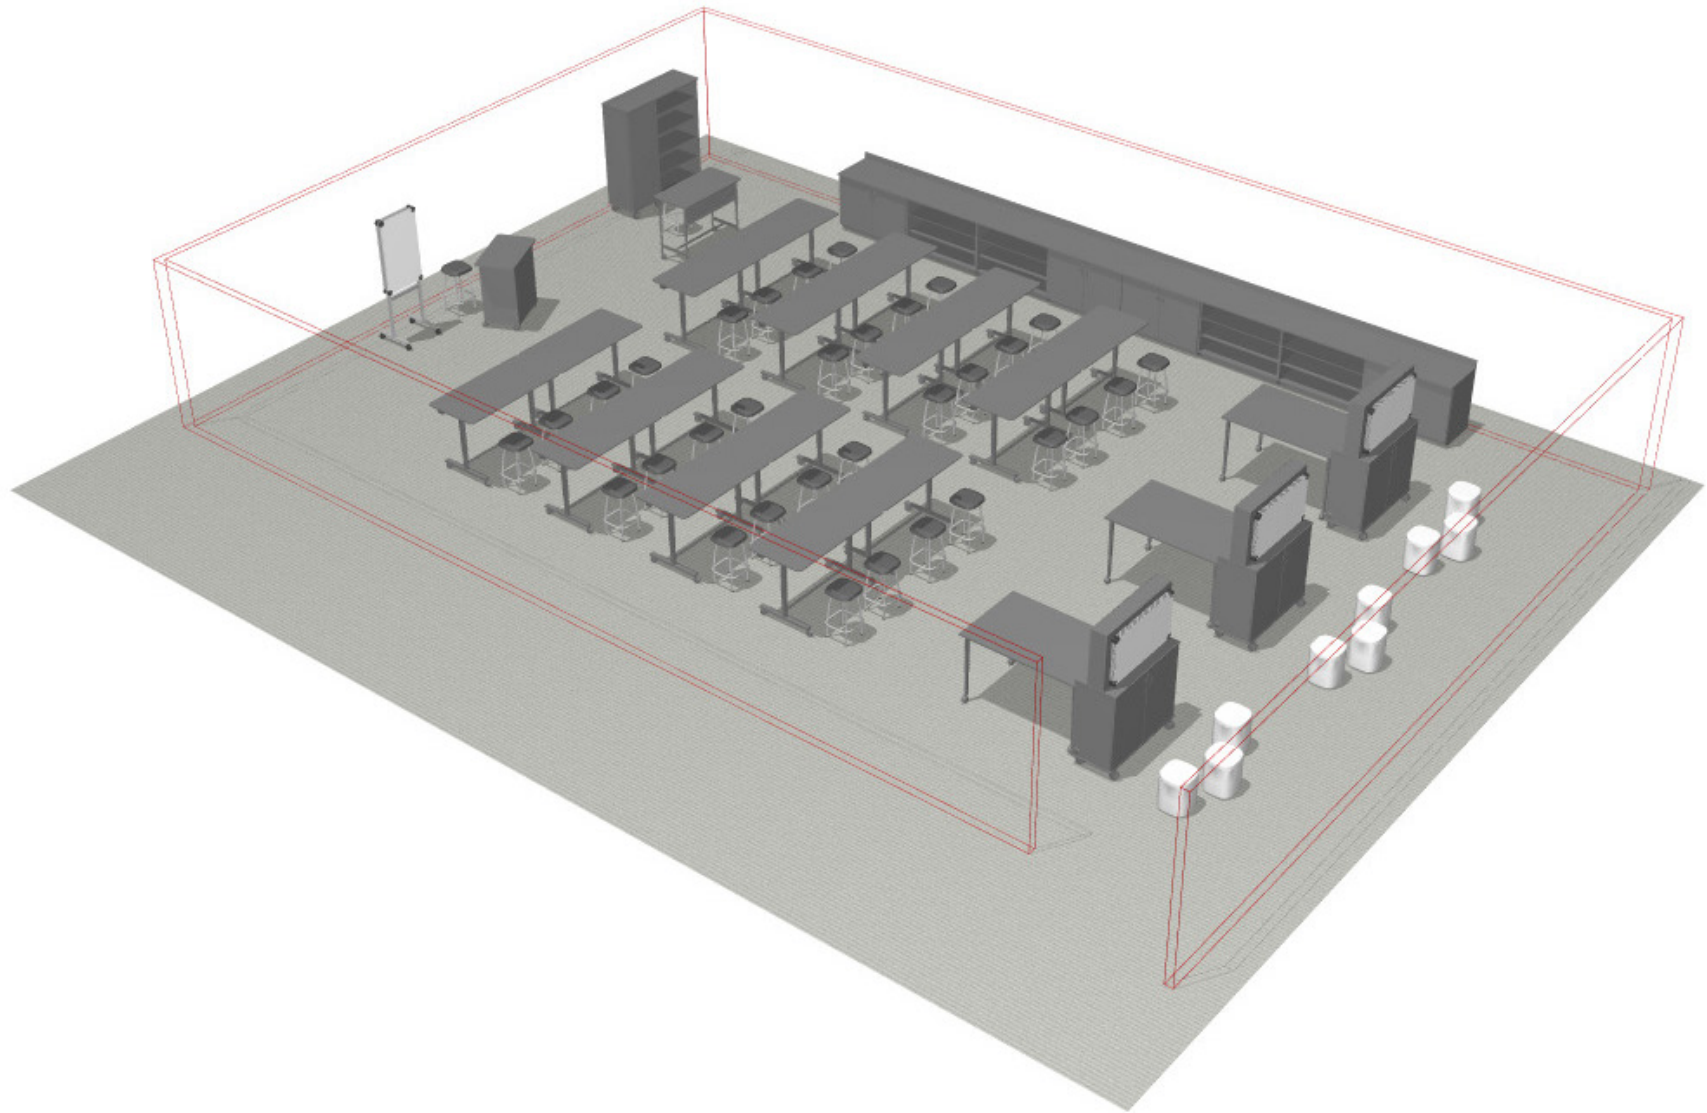

PERSPECTIVE VIEW

CMP.LEC.CMB.01

Computer.Lecture.Combination.#1

Fleetwood®

For help creating your effective learning environment,
contact us at 616.396.1142 or sales@fleetwoodfurniture.com

PLAN VIEW

CMP.LEC.CMB.01

Computer.Lecture.Combination.#1

PRODUCT LIST

CMP.LEC.CMB.01

Computer.Lecture.Combination.#1

PART NUMBER	DESCRIPTION	QTY	LIST	EXT. SELL
MS-RS6401 BE	Adj Ht Cstrs 60w 24-32h 42d	3	\$898	\$2,694
P181	Power Cstrs 36w 40h 22d	1	\$1,758	\$1,758
ST26FS	Dark Graphite Seat 13.Sw 26h 13.Sd	34	\$460	\$15,640
72007-864	Base 2 Shelf No Ors Bckspl Cstrs 48w 36h 26d	4	\$1,302	\$5,208
72046-864	Base 2 Shelf Lckg Ors Bckspl Cstrs 48w 36h 26d	4	\$1,588	\$6,352
IL-PG6380BF	Plane Adj Ht H-Frm Cstrs 60w 34-42h 30d	16	\$810	\$12,960
IN-PR4280AF	Adj Ht H-Frm Cstrs 48w 34-42h 24d	1	\$910	\$910
MB100	Vertical Cart with 4 Pages 26w 72h 22d	1	\$1,400	\$1,400
MB300	Pages Drywall Mount Kit Includes 4 boards, mounting template, pegs and drywall 3 \$0.00 \$450.00 0% \$1,350.00 hardware 23.Sw 42h 2d	3	\$450	\$1,350
MDP48	Perforated Steel Modesty Panel Installed at the factory	1	\$110	\$110
P610	Tall Wrdb Tower Lckg Cstrs 24w 68h 20d	1	\$2,428	\$2,428
P701	Tall 4 Shelf No Ors Cstrs 36w 68h 20d	1	\$1,552	\$1,552
P900	Designer Collection Monitor Cart, Grannells tray storage, holds up to 24 trays, 3 \$0.00 \$2,974.00 0% \$8,922.00 Non-locking doors, 4 Outlet power unit , Perforated Steel Back Panel, 100mm Locking Casters 48w x 72h x 20d	3	\$2,974	\$8,922
SSRS18	Soft Rock Stool Stationary Base Glides 14w 18h 14d	9	\$312	\$2,808