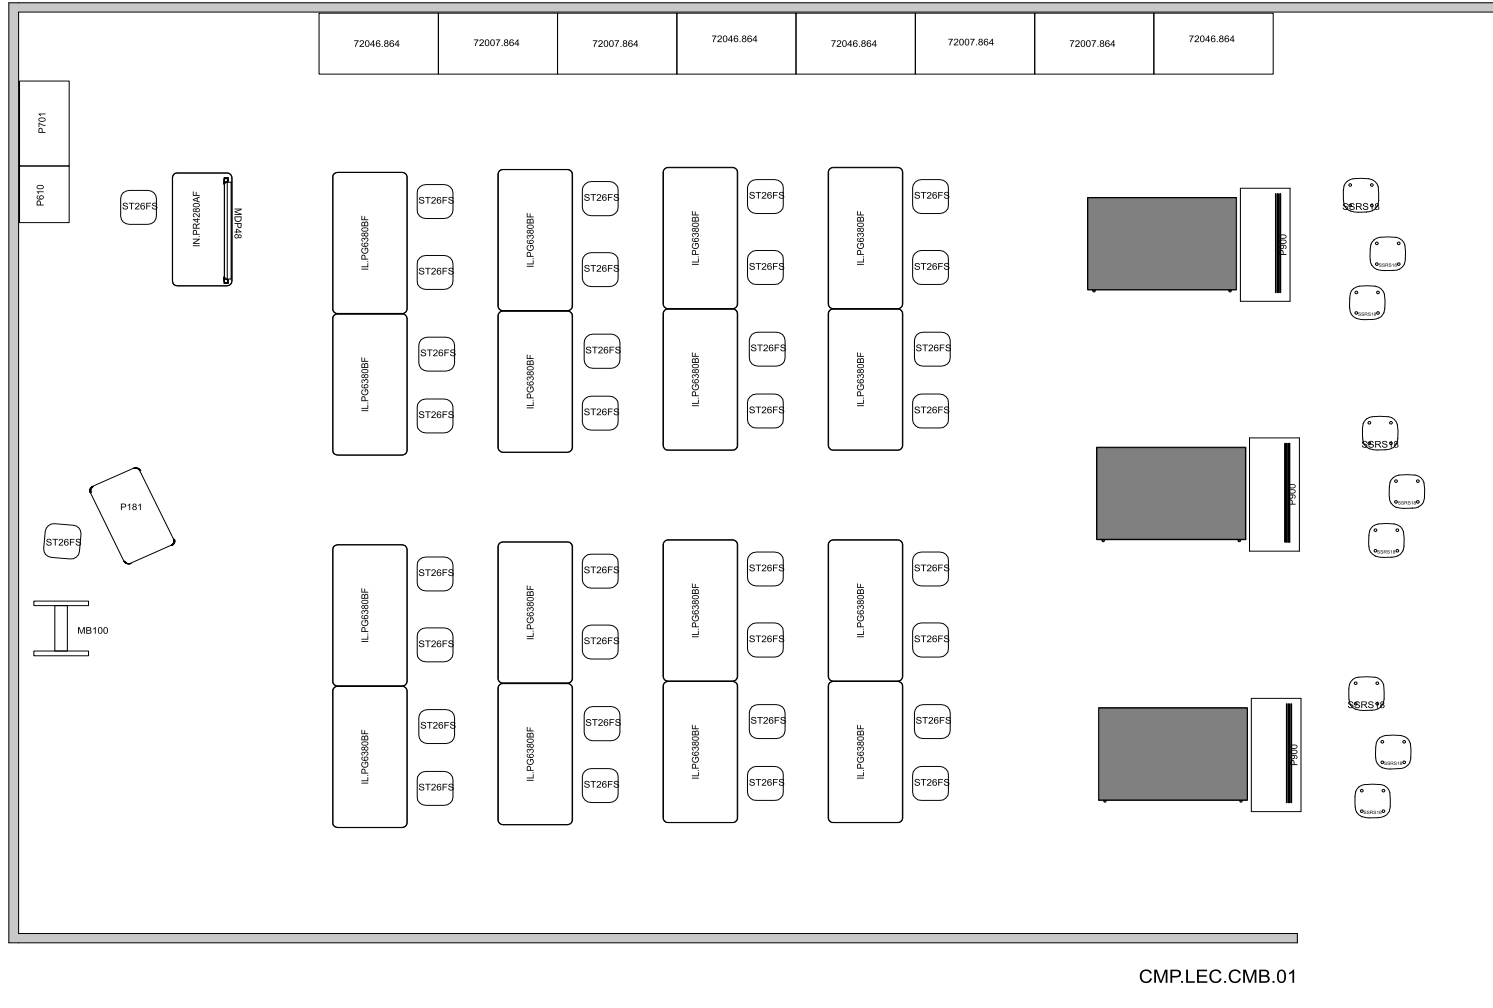

PERSPECTIVE VIEW

CMP.LEC.CMB.01

Computer.Lecture.Combination.#1

Fleetwood®

For help creating your effective learning environment,
contact us at 616.396.1142 or sales@fleetwoodfurniture.com

PLAN VIEW

CMP.LEC.CMB.01

Computer.Lecture.Combination.#1

PRODUCT LIST

CMP.LEC.CMB.01

Computer.Lecture.Combination.#1

PART NUMBER	DESCRIPTION	QTY	LIST	EXT. SELL
MS-RS6401 BE	Adj Ht Cstrs 60w 24-32h 42d	3	\$898	\$2,694
P181	Power Cstrs 36w 40h 22d	1	\$1,758	\$1,758
ST26FS	Dark Graphite Seat 13.Sw 26h 13.Sd	34	\$460	\$15,640
72007-864	Base 2 Shelf No Ors Bckspl Cstrs 48w 36h 26d	4	\$1,302	\$5,208
72046-864	Base 2 Shelf Lckg Ors Bckspl Cstrs 48w 36h 26d	4	\$1,588	\$6,352
IL-PG6380BF	Plane Adj Ht H-Frm Cstrs 60w 34-42h 30d	16	\$810	\$12,960
IN-PR4280AF	Adj Ht H-Frm Cstrs 48w 34-42h 24d	1	\$910	\$910
MB100	Vertical Cart with 4 Pages 26w 72h 22d	1	\$1,400	\$1,400
MB300	Pages Drywall Mount Kit Includes 4 boards, mounting template, pegs and drywall 3 \$0.00 \$450.00 0% \$1,350.00 hardware 23.Sw 42h 2d	3	\$450	\$1,350
MDP48	Perforated Steel Modesty Panel Installed at the factory	1	\$110	\$110
P610	Tall Wrdb Tower Lckg Cstrs 24w 68h 20d	1	\$2,428	\$2,428
P701	Tall 4 Shelf No Ors Cstrs 36w 68h 20d	1	\$1,552	\$1,552
P900	Designer Collection Monitor Cart, Grannells tray storage, holds up to 24 trays, 3 \$0.00 \$2,974.00 0% \$8,922.00 Non-locking doors, 4 Outlet power unit , Perforated Steel Back Panel, 100mm Locking Casters 48w x 72h x 20d	3	\$2,974	\$8,922
SSRS18	Soft Rock Stool Stationary Base Glides 14w 18h 14d	9	\$312	\$2,808