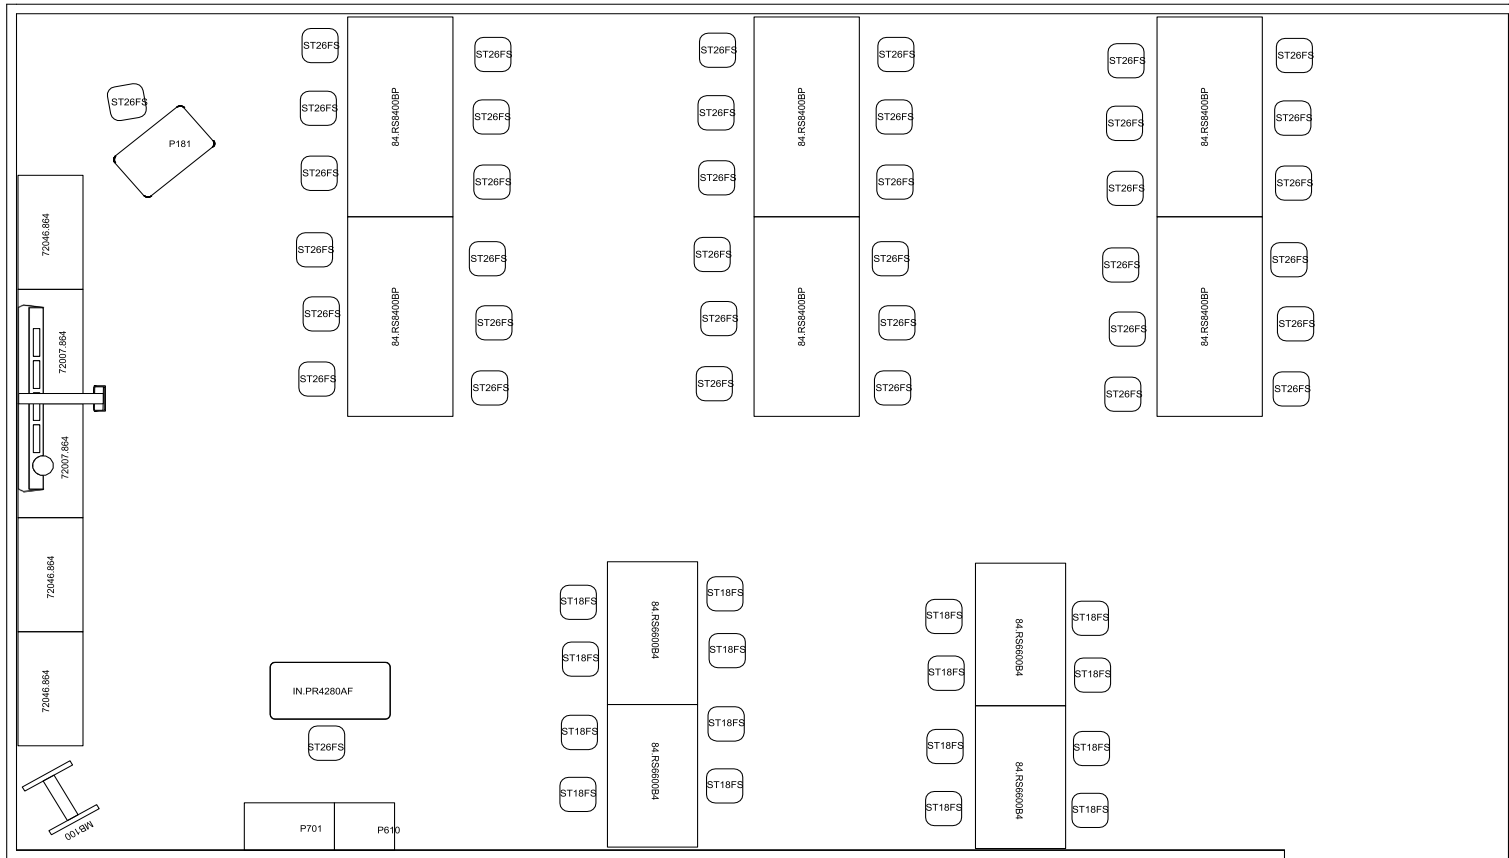

PERSPECTIVE VIEW

CMP.DEM.ROW.03

Computer.Demonstration.Row.#3

Fleetwood®

For help creating your effective learning environment,
contact us at 616.396.1142 or sales@fleetwoodfurniture.com

PLAN VIEW

CMP.DEM.ROW.03

Computer.Demonstration.Row.#3

CMP.DEM.ROW.03

PRODUCT LIST

CMP.DEM.ROW.03

Computer.Demonstration.Row.#3

PART NUMBER	DESCRIPTION	QTY	LIST	EXT. SELL
P181	Power Cstrs 36w 40h 22d	1	\$1,758	\$1,758
ST 26FS	Dark Graphite Seat 13.5w 26h 13.5d	2	\$460	\$920
72007-864	Base 2 Shelf No Drs Bckspl Cstrs 48w 36h 26d	2	\$1,302	\$2,604
72046-864	Base 2 Shelf Lckg Drs Bckspl Cstrs 48w 36h 26d	3	\$1,588	\$4,764
84-RS6600B4	Rectangle Table, Full End Legs Fixed Height 60w 29h 36d	4	\$838	\$3,352
84-RS8400BP	Full End Legs 84w 36h 42d	6	\$1,646	\$9,876
IN-PR4280AF	Adj Ht H-Frm Cstrs 48w 34-42h 24d	1	\$910	\$910
MB100	Vertical Cart with 4 Pages 26w 72h 22d	1	\$1,400	\$1,400
P610	Tall Wrdbc Tower Lckg Cstrs 24w 68h 20d	1	\$2,428	\$2,428
P701	Tall 4 Shelf No Drs Cstrs 36w 68h 20d	1	\$1,552	\$1,552
ST 18FS	Dark Graphite Seat 13.5w 18h 13.5d	16	\$460	\$7,360
ST 26FS	Dark Graphite Seat 13.5w 26h 13.5d	36	\$460	\$16,560