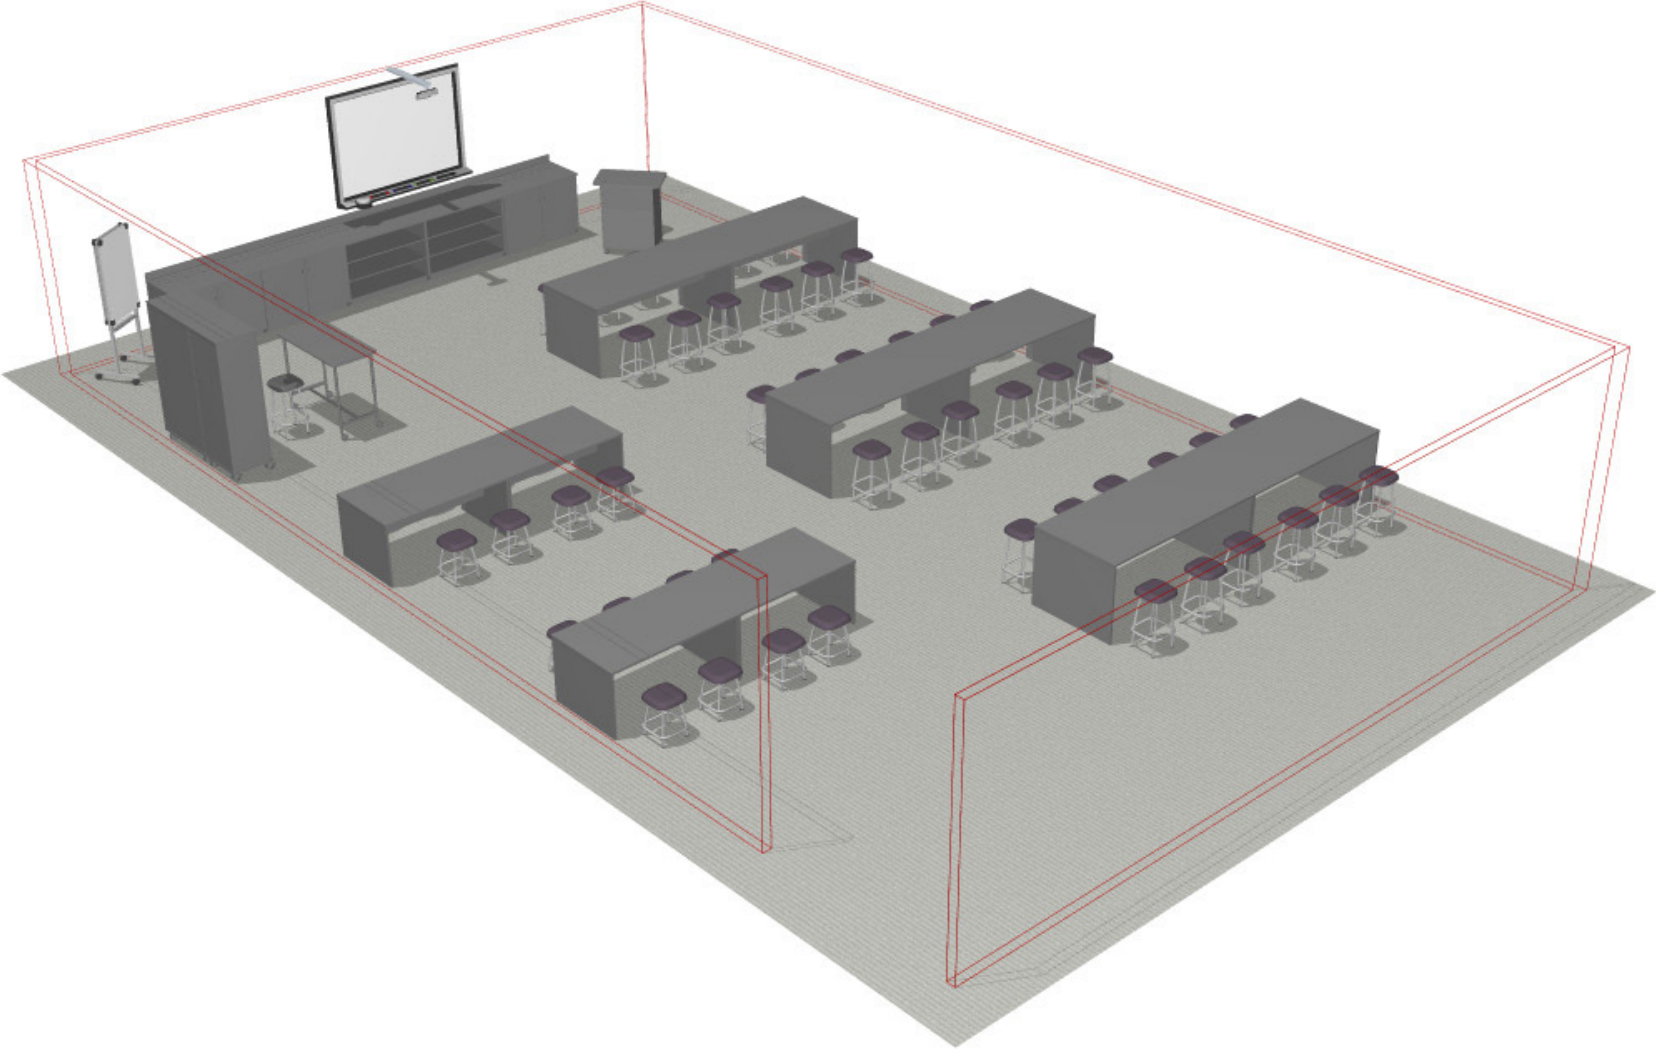

PERSPECTIVE VIEW

CMP.DEM.ROW.03

Computer.Demonstration.Row.#3

Fleetwood®

For help creating your effective learning environment,
contact us at 616.396.1142 or sales@fleetwoodfurniture.com

PLAN VIEW

CMP.DEM.ROW.03

Computer.Demonstration.Row.#3

CMP.DEM.ROW.03

PRODUCT LIST

CMP.DEM.ROW.03

Computer.Demonstration.Row.#3

PART NUMBER	DESCRIPTION	QTY	LIST	EXT. SELL
P181	Power Cstrs 36w 40h 22d	1	\$1,758	\$1,758
ST 26FS	Dark Graphite Seat 13.5w 26h 13.5d	2	\$460	\$920
72007-864	Base 2 Shelf No Drs Bckspl Cstrs 48w 36h 26d	2	\$1,302	\$2,604
72046-864	Base 2 Shelf Lckg Drs Bckspl Cstrs 48w 36h 26d	3	\$1,588	\$4,764
84-RS6600B4	Rectangle Table, Full End Legs Fixed Height 60w 29h 36d	4	\$838	\$3,352
84-RS8400BP	Full End Legs 84w 36h 42d	6	\$1,646	\$9,876
IN-PR4280AF	Adj Ht H-Frm Cstrs 48w 34-42h 24d	1	\$910	\$910
MB100	Vertical Cart with 4 Pages 26w 72h 22d	1	\$1,400	\$1,400
P610	Tall Wrdbc Tower Lckg Cstrs 24w 68h 20d	1	\$2,428	\$2,428
P701	Tall 4 Shelf No Drs Cstrs 36w 68h 20d	1	\$1,552	\$1,552
ST 18FS	Dark Graphite Seat 13.5w 18h 13.5d	16	\$460	\$7,360
ST 26FS	Dark Graphite Seat 13.5w 26h 13.5d	36	\$460	\$16,560