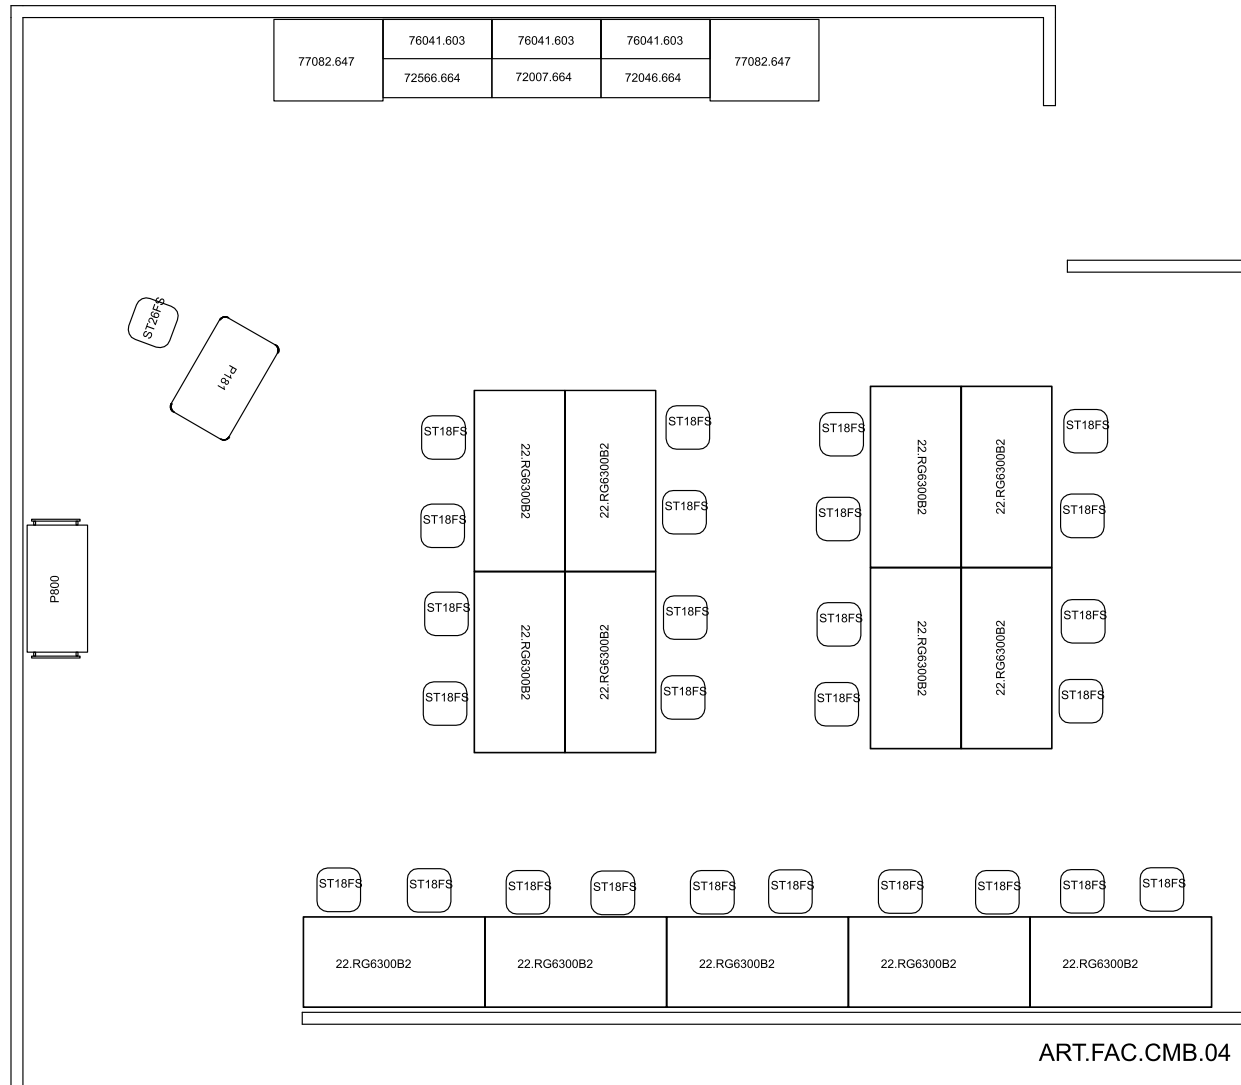

PERSPECTIVE VIEW

ART.FAC.CMB.04

Art-Visual.Facilitate.Combination.#4

Fleetwood®

For help creating your effective learning environment,
contact us at 616.396.1142 or sales@fleetwoodfurniture.com

PLAN VIEW

ART.FAC.CMB.04

Art-Visual.Facilitate.Combination.#4

PRODUCT LIST

ART.FAC.CMB.04

Art-Visual.Facilitate.Combination.#4

PART NUMBER	DESCRIPTION	QTY	LIST	EXT. SELL
22-RG6300B2	Fxd Ht Cstrs 60w 29h 24d	13	\$612	\$7,956
72007-664	Base 2 Shelf No Ors Bckspl Cstrs 36w 36h 26d	1	\$1,224	\$1,224
72046-664	Base 2 Shelf Lckg Ors Bckspl Cstrs 36w 36h 26d	1	\$1,500	\$1,500
72566-664	Base 5 Drwr Lckg Bckspl Cstrs 36w 36h 26d	1	\$2,458	\$2,458
76041-603	Wall 1 Shelf Lckg Ors 36w 30h 13d	3	\$762	\$2,286
77082-647	Illusions Collection Tall Wardrobe Storage Garment Rod 5 Adjustable Shelves Locking Doors Levelers 36w 84h 27d	2	\$1,978	\$3,956
P181	Power Cstrs 36w 40h 22d	1	\$1,758	\$1,758
P800	Project Cart Lckg Dr /Drw Cstrs 42w 36.75h 20d	1	\$2,930	\$2,930
ST18FS	Dark Graphite Seat 13.5w 18h 13.5d	26	\$460	\$11,960
ST26FS	Dark Graphite Seat 13.5w 26h 13.5d	1	\$460	\$460

Total FLEETWOOD - \$36,488.00

RENDERING

ART.FAC.CMB.04

Art-Visual.Facilitate.Combination.#4