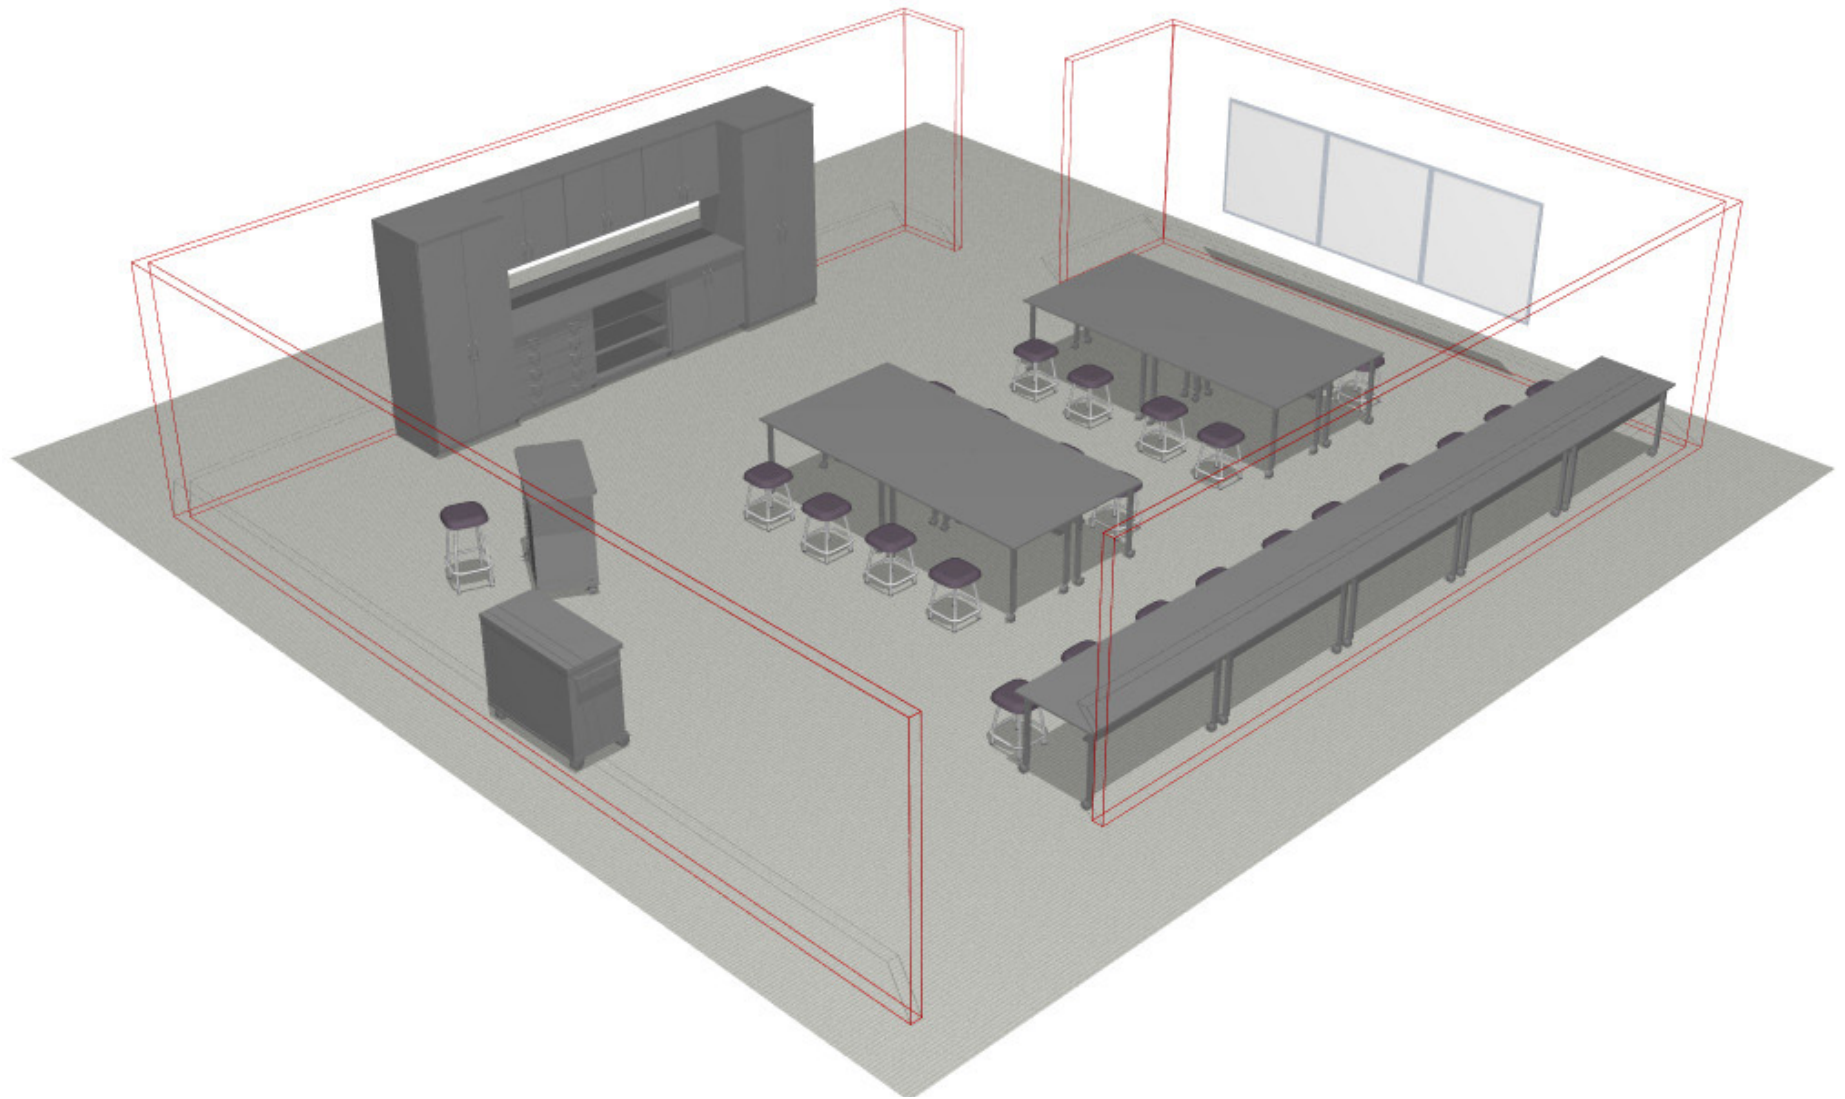

PERSPECTIVE VIEW

ART.FAC.CMB.04

Art-Visual.Facilitate.Combination.#4

Fleetwood®

For help creating your effective learning environment,
contact us at 616.396.1142 or sales@fleetwoodfurniture.com

PLAN VIEW

ART.FAC.CMB.04

Art-Visual.Facilitate.Combination.#4

PRODUCT LIST

ART.FAC.CMB.04

Art-Visual.Facilitate.Combination.#4

PART NUMBER	DESCRIPTION	QTY	LIST	EXT. SELL
22-RG6300B2	Fxd Ht Cstrs 60w 29h 24d	13	\$612	\$7,956
72007-664	Base 2 Shelf No Ors Bckspl Cstrs 36w 36h 26d	1	\$1,224	\$1,224
72046-664	Base 2 Shelf Lckg Ors Bckspl Cstrs 36w 36h 26d	1	\$1,500	\$1,500
72566-664	Base 5 Drwr Lckg Bckspl Cstrs 36w 36h 26d	1	\$2,458	\$2,458
76041-603	Wall 1 Shelf Lckg Ors 36w 30h 13d	3	\$762	\$2,286
77082-647	Illusions Collection Tall Wardrobe Storage Garment Rod 5 Adjustable Shelves Locking Doors Levelers 36w 84h 27d	2	\$1,978	\$3,956
P181	Power Cstrs 36w 40h 22d	1	\$1,758	\$1,758
P800	Project Cart Lckg Dr /Drw Cstrs 42w 36.75h 20d	1	\$2,930	\$2,930
ST18FS	Dark Graphite Seat 13.5w 18h 13.5d	26	\$460	\$11,960
ST26FS	Dark Graphite Seat 13.5w 26h 13.5d	1	\$460	\$460