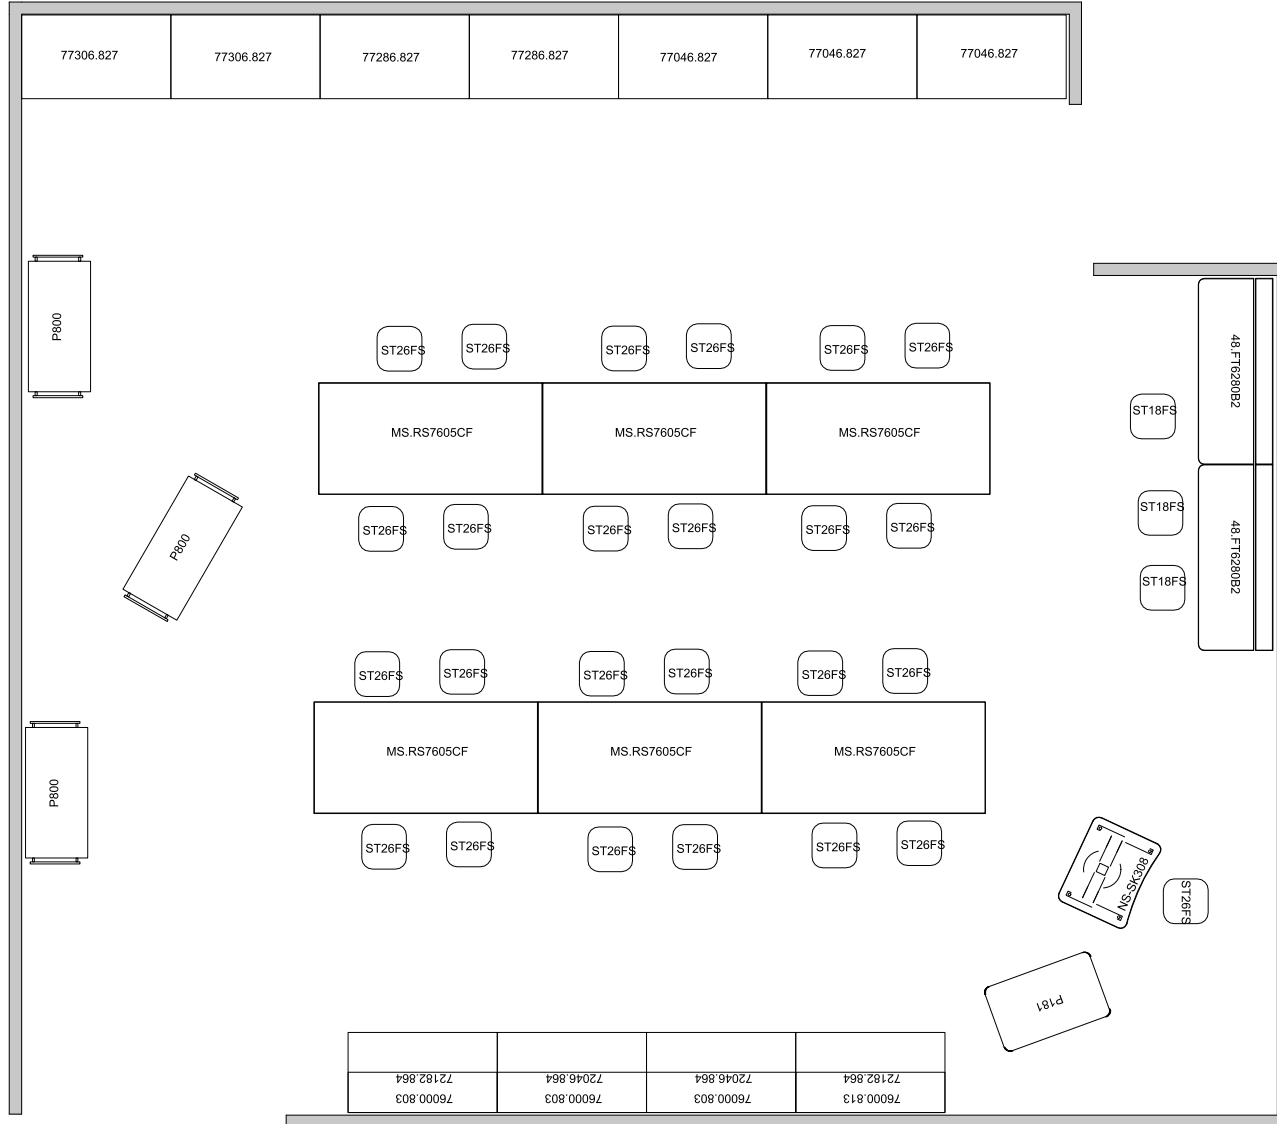

PLAN VIEW

ART.DEM.CLS.01

Art-Visual. Demonstration.Combination.#1