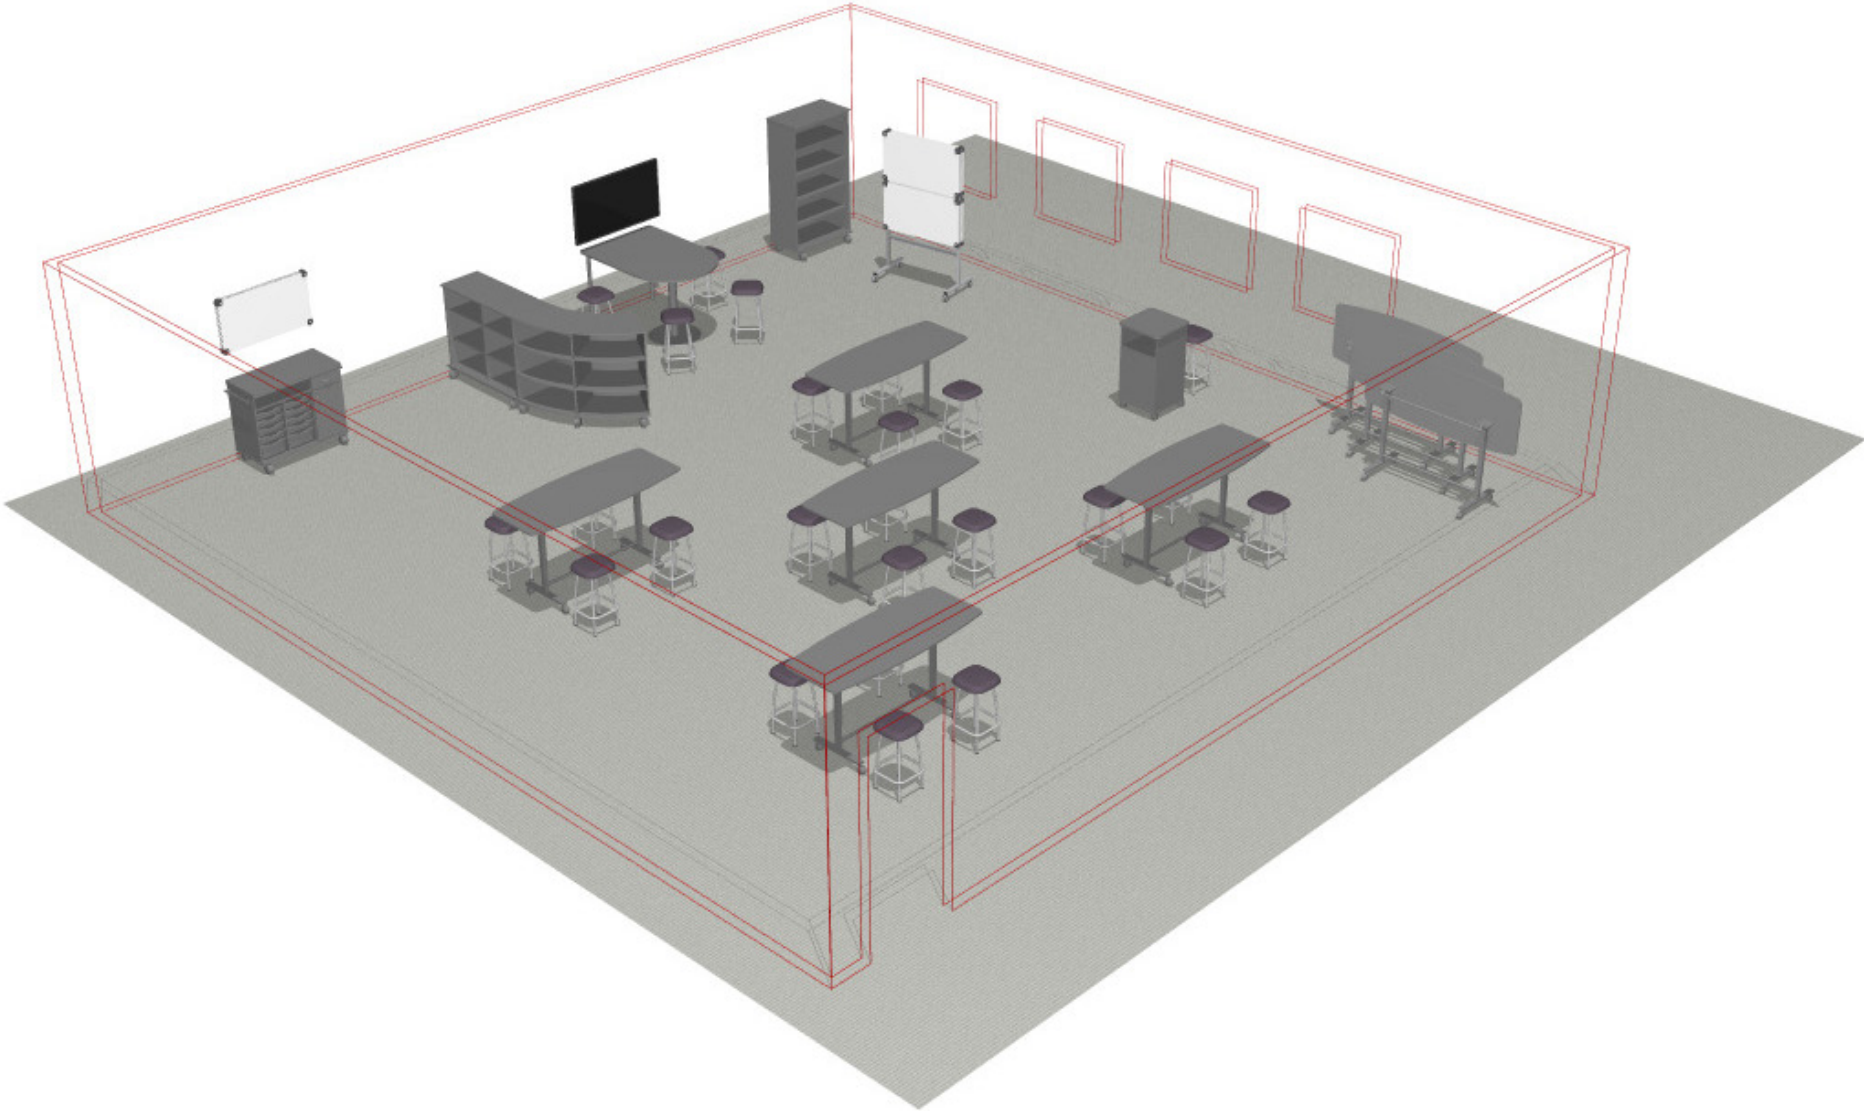

PERSPECTIVE VIEW

912G.FAC.CLS.01

High School.Facilitate.Clusters.#1

Fleetwood®

For help creating your effective learning environment,
contact us at 616.396.1142 or sales@fleetwoodfurniture.com

PLAN VIEW

912G.FAC.CLS.01

High School.Facilitate.Clusters.#1

912G.FAC.CLS.01

PRODUCT LIST

912G.FAC.CLS.01

High School.Facilitate.Clusters.#1

PART NUMBER	DESCRIPTION	QTY	LIST	EXT. SELL
ST26FS	Rock Active Seating Stool Dark Graphite Seat Levelers 13.5w 26h 13.5d	25	\$300	\$7,500
PB-DT498P	D-Top Table, Pedestal Base, Post Leg, Round, 2 Legs and 1 Base, 1"thick worksurface, Fixed Height Levelers/Glides 42w 36h 60d	1	\$1,040	\$1,040
P800	Designer Collection Project Cart, No Power, Maple Block Worksurface, 1 Adjustable Shelf and 2 - 6"Gratnells Trays, Locking Door /Drawer, Gratnells Trays Included , Perforated Steel Back Pane	1	\$2,930	\$2,930
P701	Designer Collection Tall Storage, Single Sided, 4 Adjustable Shelves, No Doors , Perforated Steel Back Panel, 100mm Locking Casters 36w 68h 20d	1	\$1,552	\$1,552
P401	Designer Collection Mid Arc Storage, Single Sided, 4 Adjustable Shelves, No Doors , Perforated Steel Back Panel, 100mm Locking Casters 60w 44h 20d	1	\$1,708	\$1,708
P300	Designer Collection Mid Cubby Storage, Single Sided, 6 Cubby, No Doors , Perforated Steel Back Panel, 100mm Locking Casters 48w 44h 20d	1	\$1,114	\$1,114
P150	Presentation Cart, No Power, Holds up to 6 Gratnells Trays (Included) Non-Locking Door , Perforated Steel Back Panel, 75mm Locking Casters 22w 40h 22d	1	\$1,160	\$1,160
MB300	Pages Drywall Mount Kit Includes 4 boards, mounting template, pegs and drywall hardware 23.5w 42h 2d	1	\$450	\$450
MB110	Pages Horizontal Cart with 4 Pages Boards 75mm Locking Casters 42w 72h 22d	1	\$1,030	\$1,030
FN-PW728F	Pillow Table, Flip and Nest, 1 "thick worksurface, Adjustable Height with Foot Rail 75mm Casters 72w 34-42h 24/30d	8	\$948	\$7,584