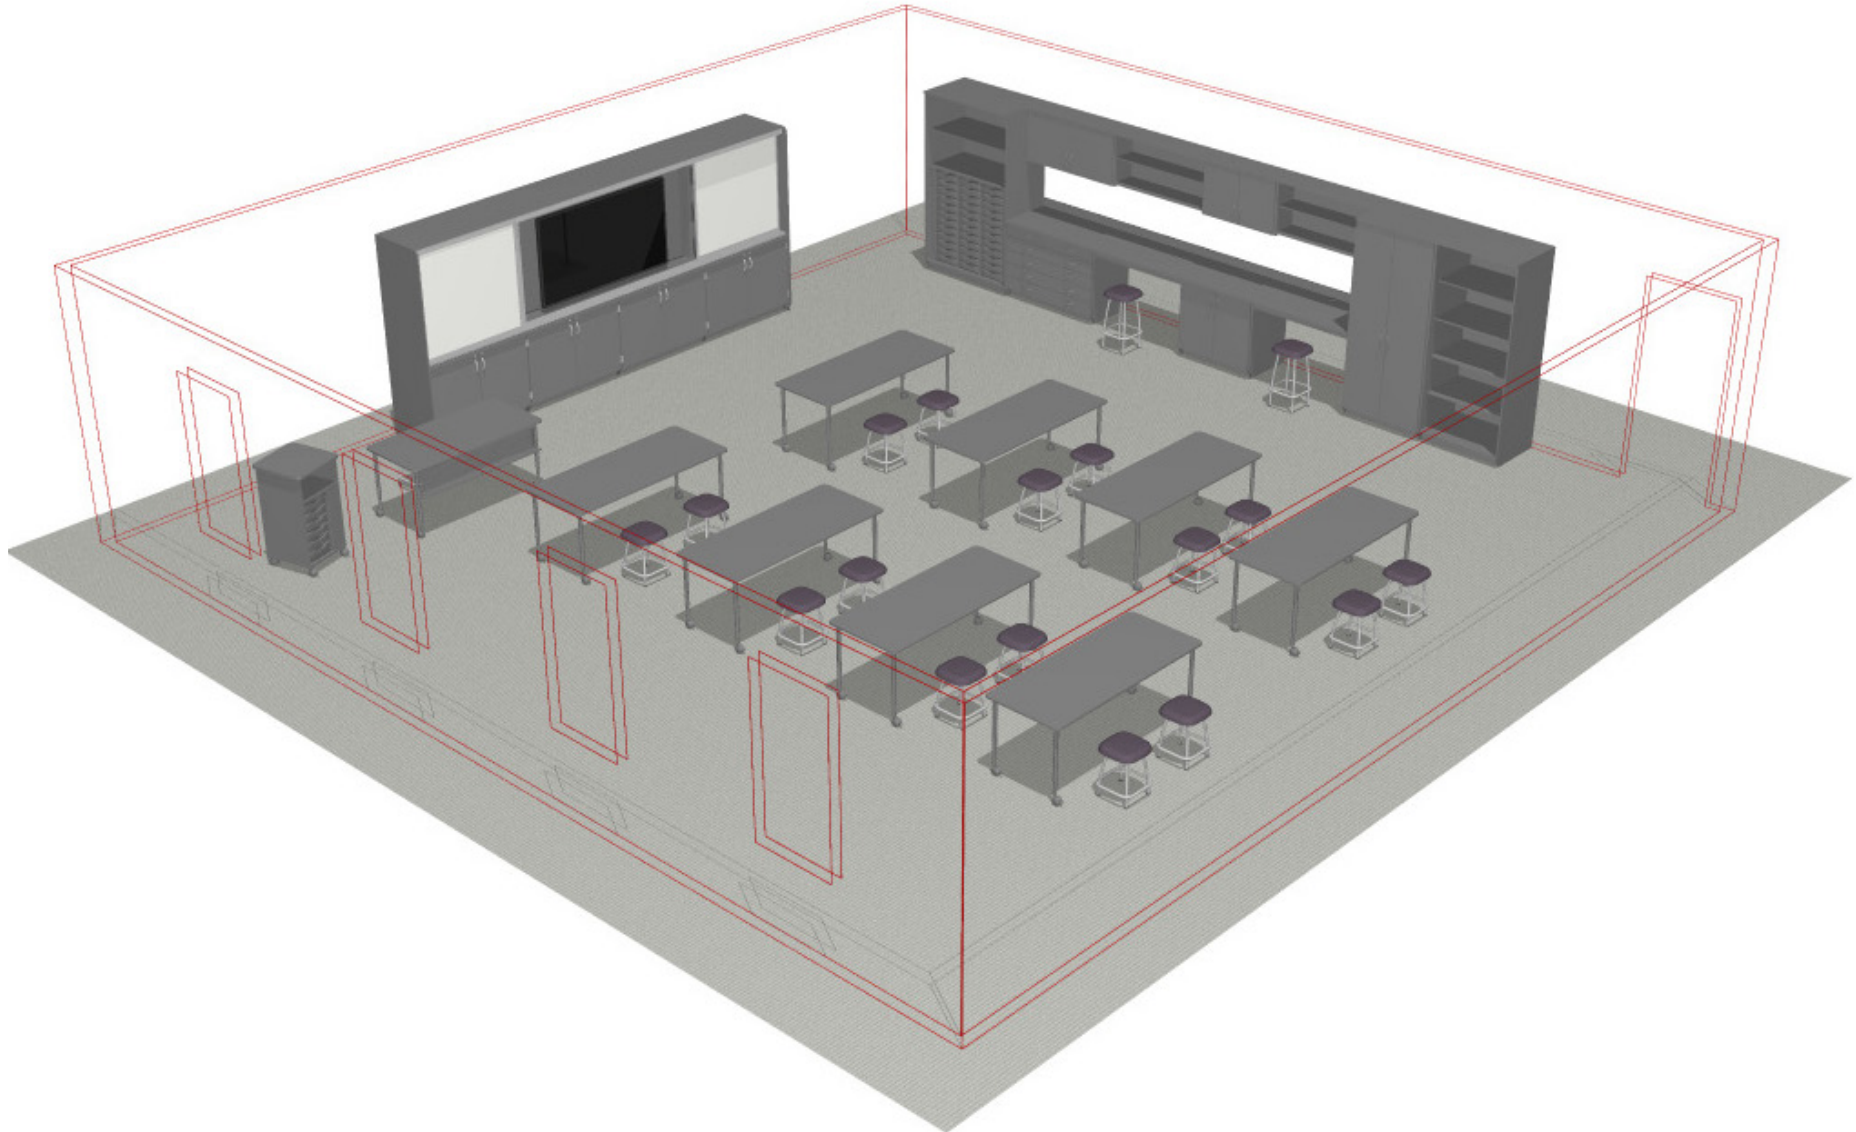

PERSPECTIVE VIEW

912.LEC.ROW.01

High School.Lecture.Row.#1

Fleetwood®

For help creating your effective learning environment,
contact us at 616.396.1142 or sales@fleetwoodfurniture.com