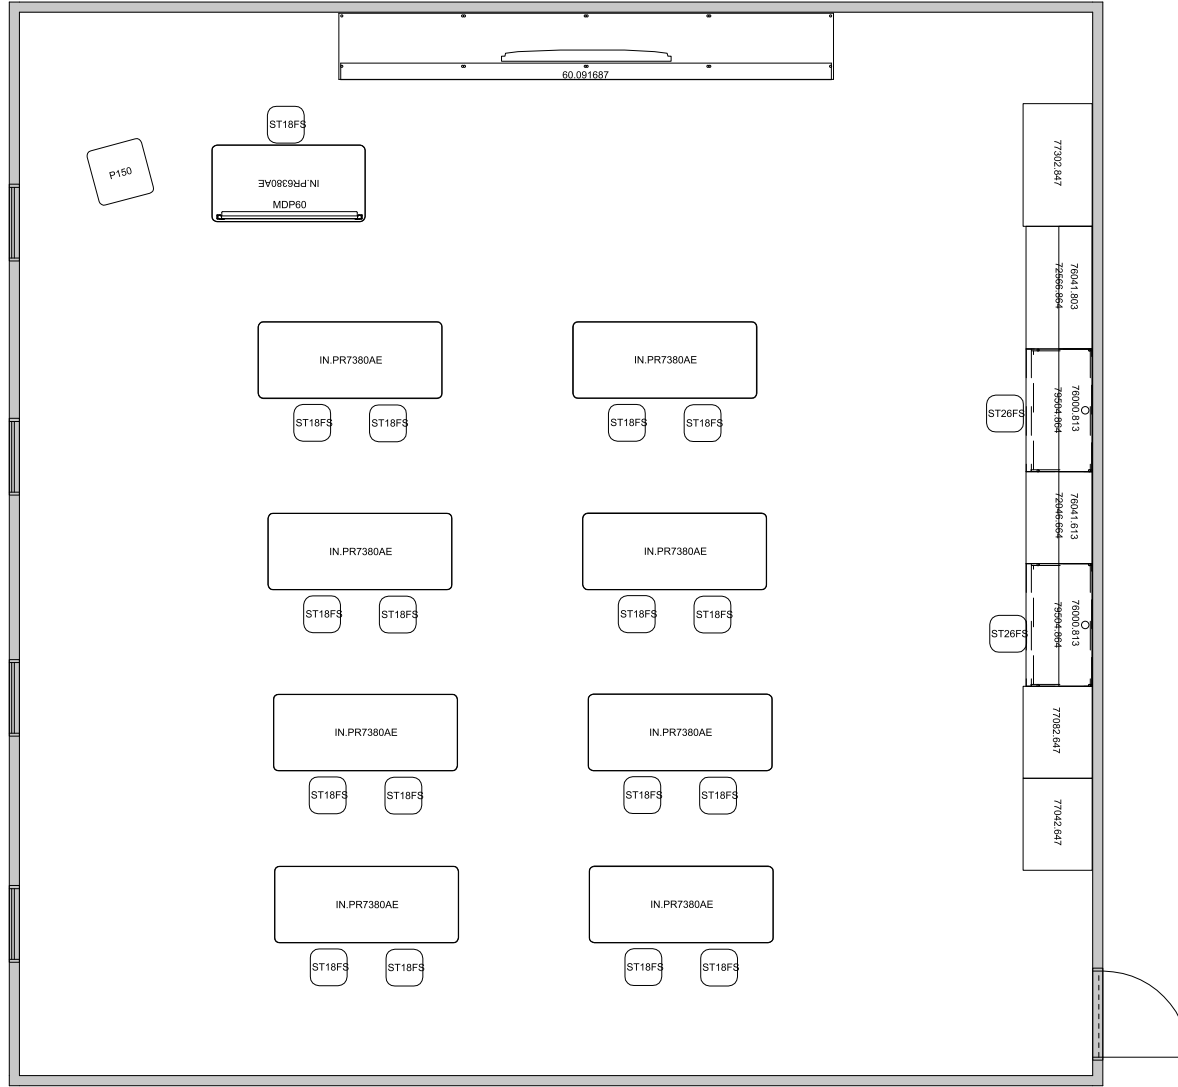

PLAN VIEW

912.LEC.ROW.01

High School.Lecture.Row.#1