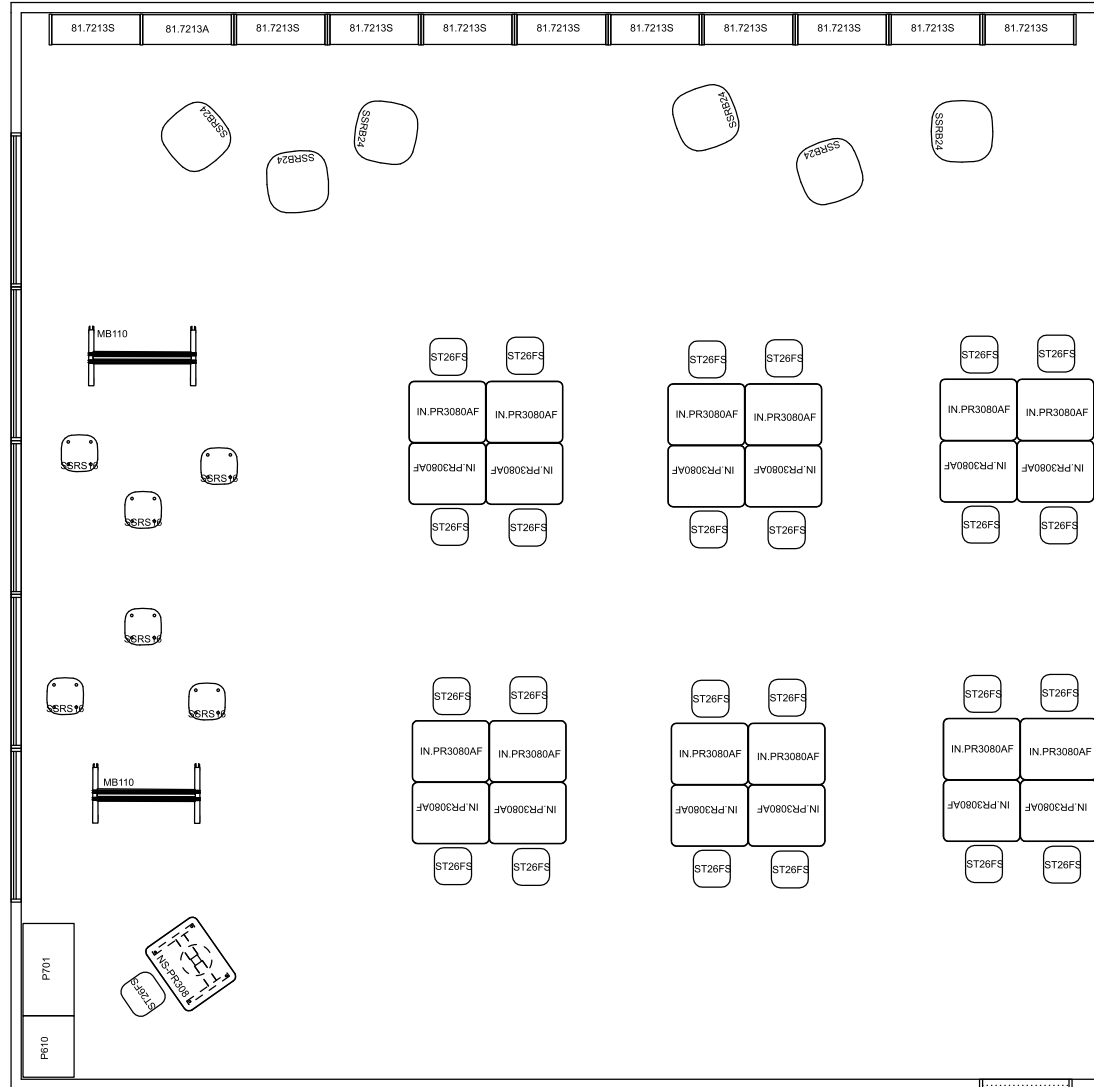

PERSPECTIVE VIEW

912.FAC.CLS.03

High School.Facilitate.Clusters.#3

Fleetwood®

For help creating your effective learning environment,
contact us at 616.396.1142 or sales@fleetwoodfurniture.com

PLAN VIEW

912.FAC.CLS.03

High School.Facilitate.Clusters.#3

912.FAC.CLS.03

PRODUCT LIST

912.FAC.CLS.03

High School.Facilitate.Clusters.#3

PART NUMBER	DESCRIPTION	QTY	LIST	EXT. SELL
ST26FS	Dark Graphite Seat 13.5w 26h 13.5d	25	\$460	\$11,500
SSRS16	Soft Rock Stool Stationary Base Glides 14w 16h 14d	6	\$294	\$1,764
SSRB24	Soft Rock Foam Bean Bag 24w 8-20h 24d	6	\$186	\$1,116
P701	Tall 4 Shelf No Drs Cstrs 36w 68h 20d	1	\$1,552	\$1,552
P610	Tall Wrdbc Tower Lckg Cstrs 24w 68h 20d	1	\$2,428	\$2,428
NS-PR308Q	Plane Desk, Pneumatic Base, 1"thick worksurface, Adjustable Height 75mm Casters 30w 28-45h 24d. Pneumatic column color is Silver	1	\$990	\$990
MB110	Horizontal Cart with 4 Pages 42w 72h 22d	2	\$1,474	\$2,948
IN-PR3080AF	Plane Desk, Steel Frame Round Legs (4) Adjustable Height H-Frame Cstrs 30w 34-42h 24d	24	\$546	\$13,104
81-7213S_	Shelf (5) Single Sided Starter Base 36w 72h 12.625d	10	\$952	\$9,520
81-7213A_	Shelf (5) Single Sided Adder Base 35w 72h 12.625d	1	\$824	\$824