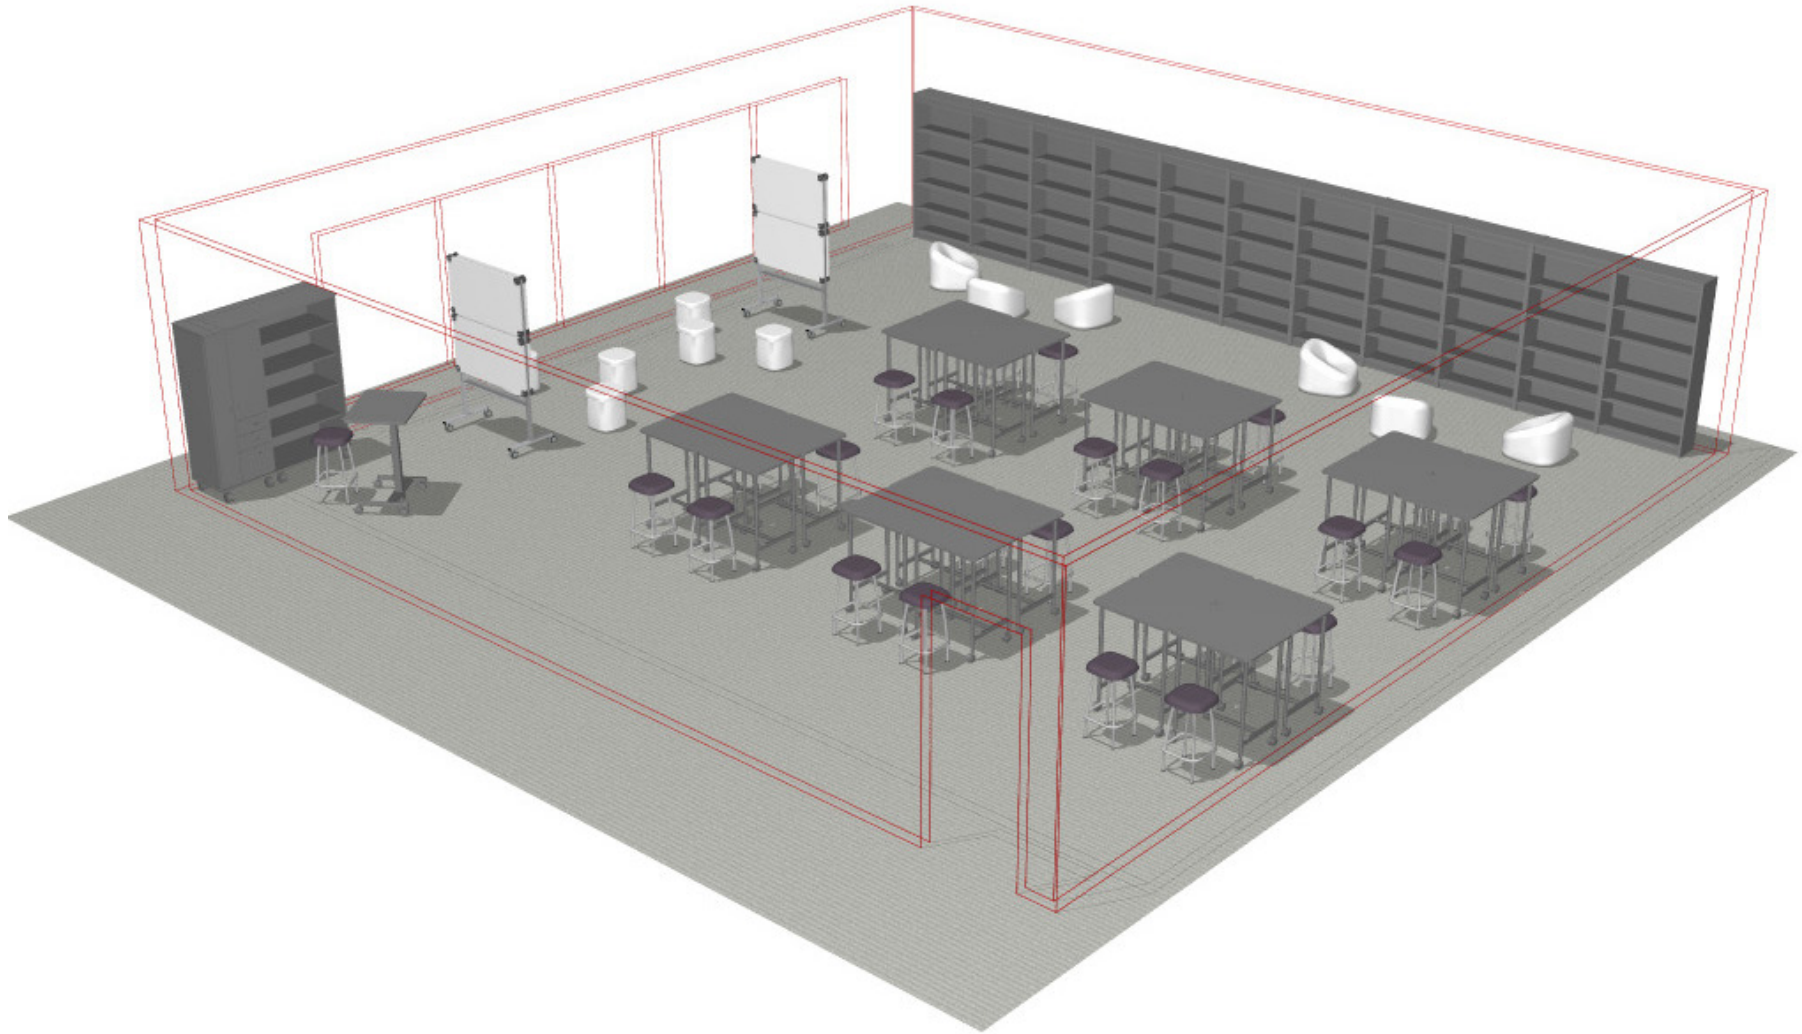

PERSPECTIVE VIEW

912.FAC.CLS.03

High School.Facilitate.Clusters.#3

Fleetwood®

For help creating your effective learning environment,
contact us at 616.396.1142 or sales@fleetwoodfurniture.com

PLAN VIEW

912.FAC.CLS.03

High School.Facilitate.Clusters.#3

912.FAC.CLS.03

PRODUCT LIST

912.FAC.CLS.03

High School.Facilitate.Clusters.#3

PART NUMBER	DESCRIPTION	QTY	LIST	EXT. SELL
ST26FS	Dark Graphite Seat 13.5w 26h 13.5d	25	\$460	\$11,500
SSRS16	Soft Rock Stool Stationary Base Glides 14w 16h 14d	6	\$294	\$1,764
SSRB24	Soft Rock Foam Bean Bag 24w 8-20h 24d	6	\$186	\$1,116
P701	Tall 4 Shelf No Drs Cstrs 36w 68h 20d	1	\$1,552	\$1,552
P610	Tall Wrdbc Tower Lckg Cstrs 24w 68h 20d	1	\$2,428	\$2,428
NS-PR308Q	Plane Desk, Pneumatic Base, 1"thick worksurface, Adjustable Height 75mm Casters 30w 28-45h 24d. Pneumatic column color is Silver	1	\$990	\$990
MB110	Horizontal Cart with 4 Pages 42w 72h 22d	2	\$1,474	\$2,948
IN-PR3080AF	Plane Desk, Steel Frame Round Legs (4) Adjustable Height H-Frame Cstrs 30w 34-42h 24d	24	\$546	\$13,104
81-7213S_	Shelf (5) Single Sided Starter Base 36w 72h 12.625d	10	\$952	\$9,520
81-7213A_	Shelf (5) Single Sided Adder Base 35w 72h 12.625d	1	\$824	\$824