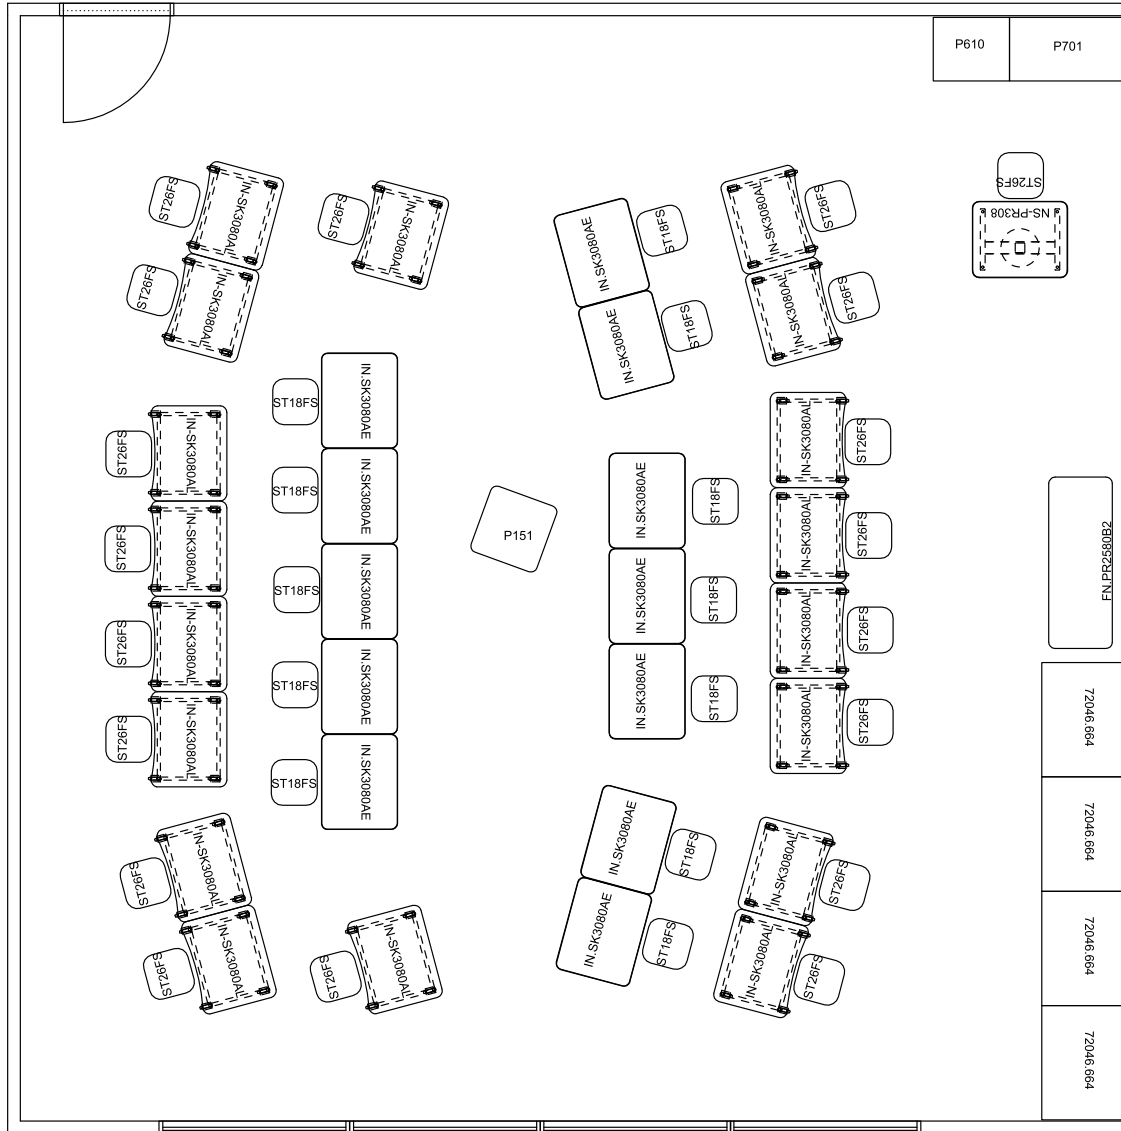

PERSPECTIVE VIEW

68G.LEC.ROW.03

Middle/Jr. High.Lecture.Row.#3

Fleetwood®

For help creating your effective learning environment,
contact us at 616.396.1142 or sales@fleetwoodfurniture.com

PLAN VIEW

68G.LEC.ROW.03

Middle/Jr. High.Lecture.Row.#3

PRODUCT LIST

68G.LEC.ROW.03

Middle/Jr. High.Lecture.Row.#3

PART NUMBER	DESCRIPTION	QTY	LIST	EXT. SELL
72046-664	Base 2 Shelf Lckg Drs Bckspl Cstrs 36w 36h 26d	4	\$1,500	\$6,000
FN-PR2580BK	Adj Ht Cstrs 54w 25-32h 20d	1	\$830	\$830
IN-SK3080AE	Adj Ht Cstrs 30w 24-32h 24d	12	\$476	\$5,712
IN-SK3080AL	Adj Ht Cstrs 30w 29-42h 24d	18	\$546	\$9,828
NS-PR308Q	Plane Desk, Pneumatic Base, 1" thick worksurface, Adjustable Height 75mm Casters 30w 28-45h 24d. Pneumatic column color is Silver	1	\$990	\$990
P151	Power Cstrs 22w 40h 22d	1	\$1,340	\$1,340
P610	Tall Wrdb Tower Lckg Cstrs 24w 68h 20d	1	\$2,428	\$2,428
P701	Tall 4 Shelf No Drs Cstrs 36w 68h 20d	1	\$1,552	\$1,552
ST18FS	Dark Graphite Seat 13.5w 18h 13.5d	12	\$460	\$5,520
ST26FS	Dark Graphite Seat 13.5w 26h 13.5d	19	\$460	\$8,740

Total FLEETWOOD - \$42,940.00

RENDERING

68G.LEC.ROW.03

Middle/Jr. High.Lecture.Row.#3