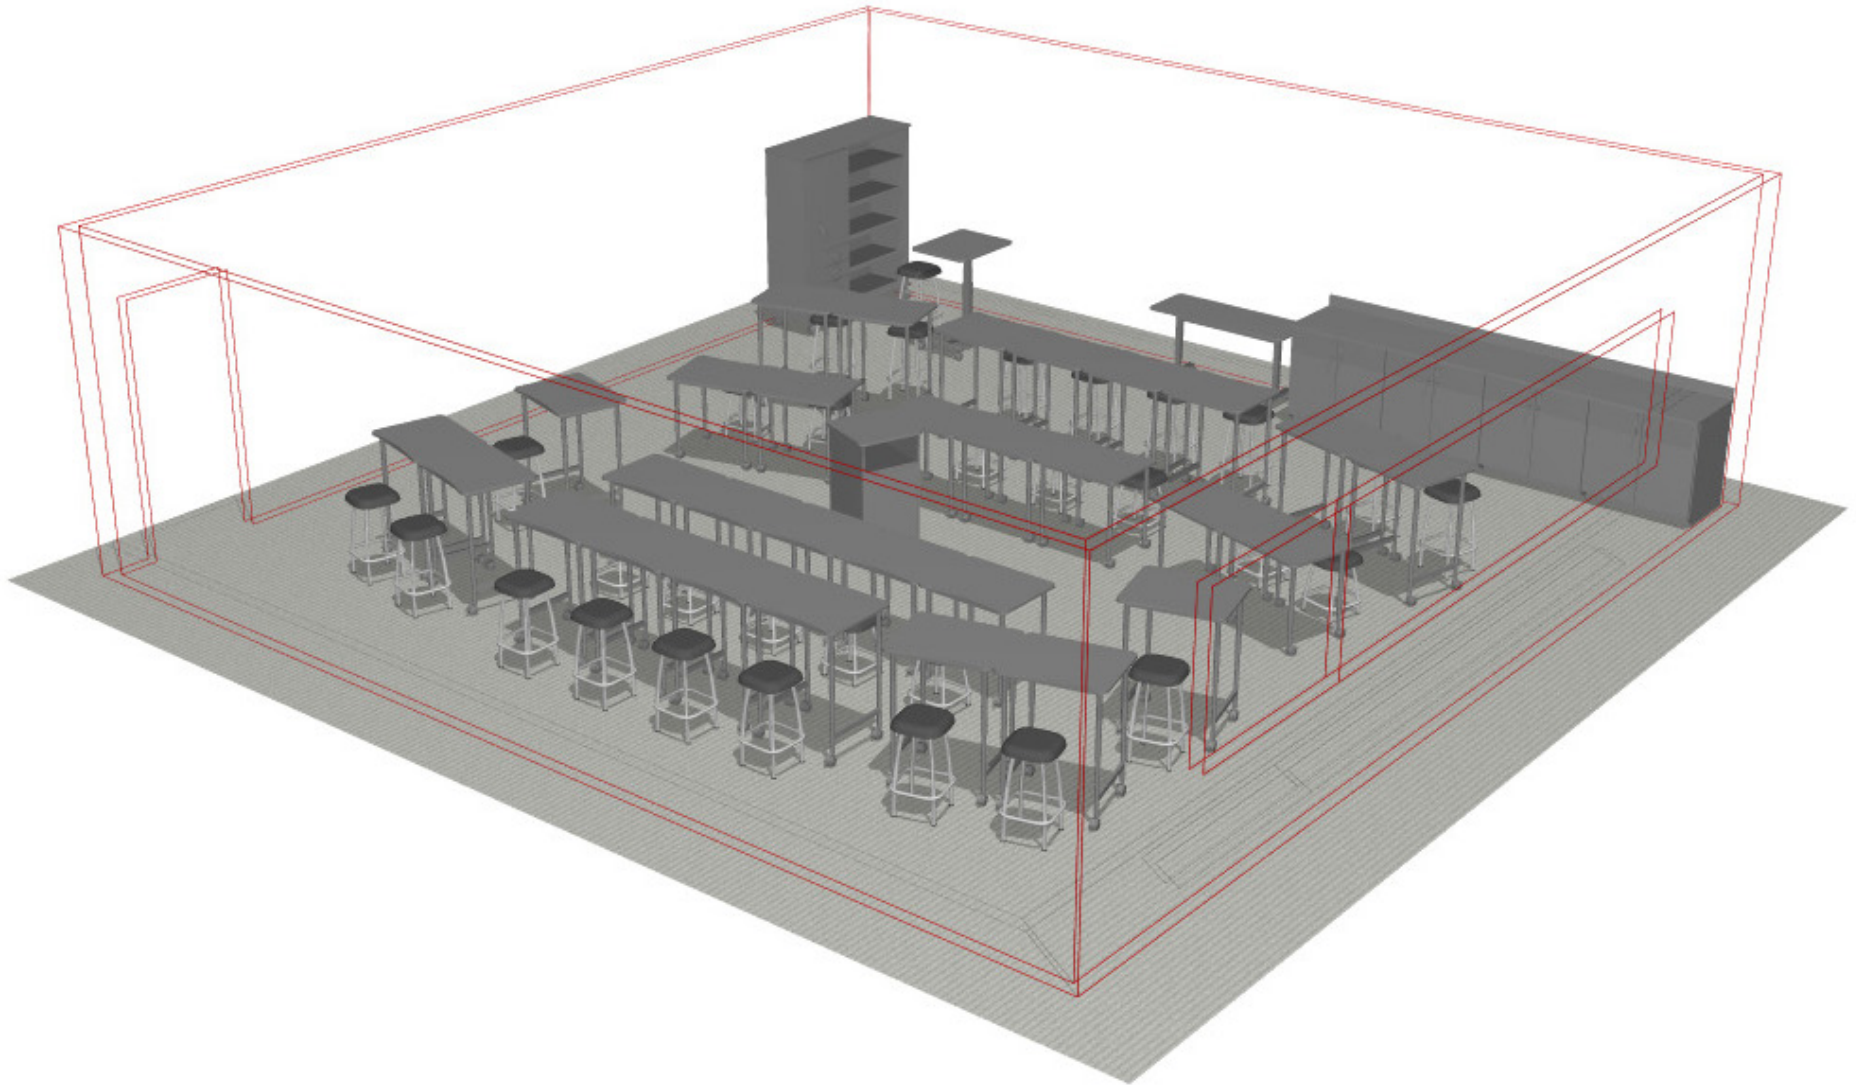

PERSPECTIVE VIEW

68G.LEC.ROW.03

Middle/Jr. High.Lecture.Row.#3

Fleetwood®

For help creating your effective learning environment,
contact us at 616.396.1142 or sales@fleetwoodfurniture.com

PLAN VIEW

68G.LEC.ROW.03

Middle/Jr. High.Lecture.Row.#3

PRODUCT LIST

68G.LEC.ROW.03

Middle/Jr. High.Lecture.Row.#3

PART NUMBER	DESCRIPTION	QTY	LIST	EXT. SELL
72046-664	Base 2 Shelf Lckg Drs Bckspl Cstrs 36w 36h 26d	4	\$1,500	\$6,000
FN-PR2580BK	Adj Ht Cstrs 54w 25-32h 20d	1	\$830	\$830
IN-SK3080AE	Adj Ht Cstrs 30w 24-32h 24d	12	\$476	\$5,712
IN-SK3080AL	Adj Ht Cstrs 30w 29-42h 24d	18	\$546	\$9,828
NS-PR308Q	Plane Desk, Pneumatic Base, 1" thick worksurface, Adjustable Height 75mm Casters 30w 28-45h 24d. Pneumatic column color is Silver	1	\$990	\$990
P151	Power Cstrs 22w 40h 22d	1	\$1,340	\$1,340
P610	Tall Wrdb Tower Lckg Cstrs 24w 68h 20d	1	\$2,428	\$2,428
P701	Tall 4 Shelf No Drs Cstrs 36w 68h 20d	1	\$1,552	\$1,552
ST18FS	Dark Graphite Seat 13.5w 18h 13.5d	12	\$460	\$5,520
ST26FS	Dark Graphite Seat 13.5w 26h 13.5d	19	\$460	\$8,740