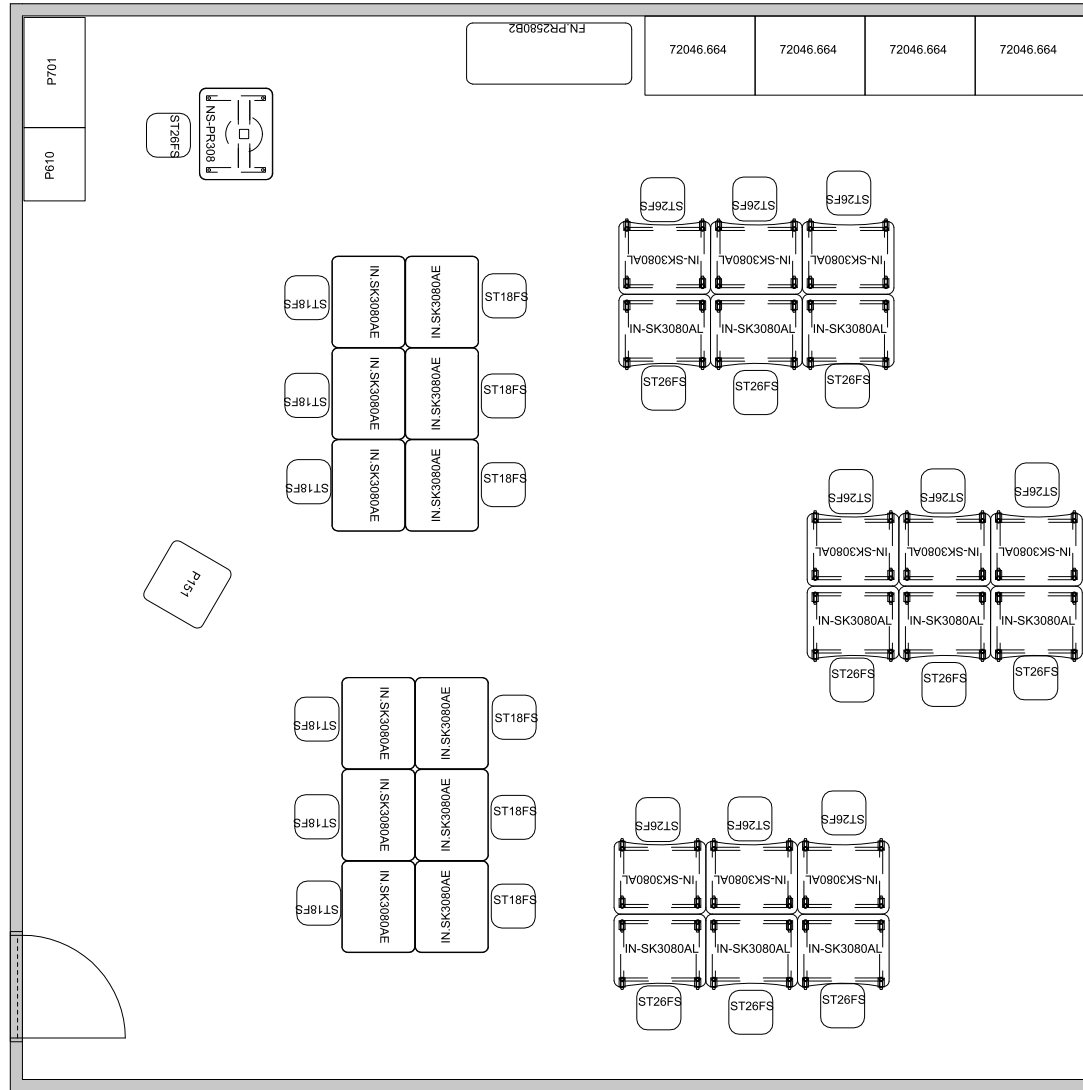

PERSPECTIVE VIEW

68G.FAC.CLS.02

Middle/Jr. High.Facilitate.Cluster.#2

Fleetwood®

For help creating your effective learning environment,
contact us at 616.396.1142 or sales@fleetwoodfurniture.com

PLAN VIEW

68G.FAC.CLS.02

Middle/Jr. High.Facilitate.Cluster.#2

PRODUCT LIST

68G.FAC.CLS.02

Middle/Jr. High.Facilitate.Cluster.#2

PART NUMBER	DESCRIPTION	QTY	LIST	EXT. SELL
72046-664	Base 2 Shelf Lckg Drs Bckspl Cstrs 36w 36h 26d	4	\$1,500	\$6,000
FN-PR2580BK	Adj Ht Cstrs 54w 25-32h 20d	1	\$830	\$830
IN-SK3080AE	Adj Ht Cstrs 30w 24-32h 24d	12	\$476	\$5,712
IN-SK3080AL	Adj Ht Cstrs 30w 29-42h 24d	18	\$546	\$9,828
NS-PR308Q	Plane Desk, Pneumatic Base, 1" thick worksurface, Adjustable Height 75mm Casters 30w 28-45h 24d. Pneumatic column color is Silver	1	\$990	\$990
P151	Power Cstrs 22w 40h 22d	1	\$1,340	\$1,340
P610	Tall Wrdb Tower Lckg Cstrs 24w 68h 20d	1	\$2,428	\$2,428
P701	Tall 4 Shelf No Drs Cstrs 36w 68h 20d	1	\$1,552	\$1,552
ST18FS	Dark Graphite Seat 13.5w 18h 13.5d	12	\$460	\$5,520
ST26FS	Dark Graphite Seat 13.5w 26h 13.5d	19	\$460	\$8,740