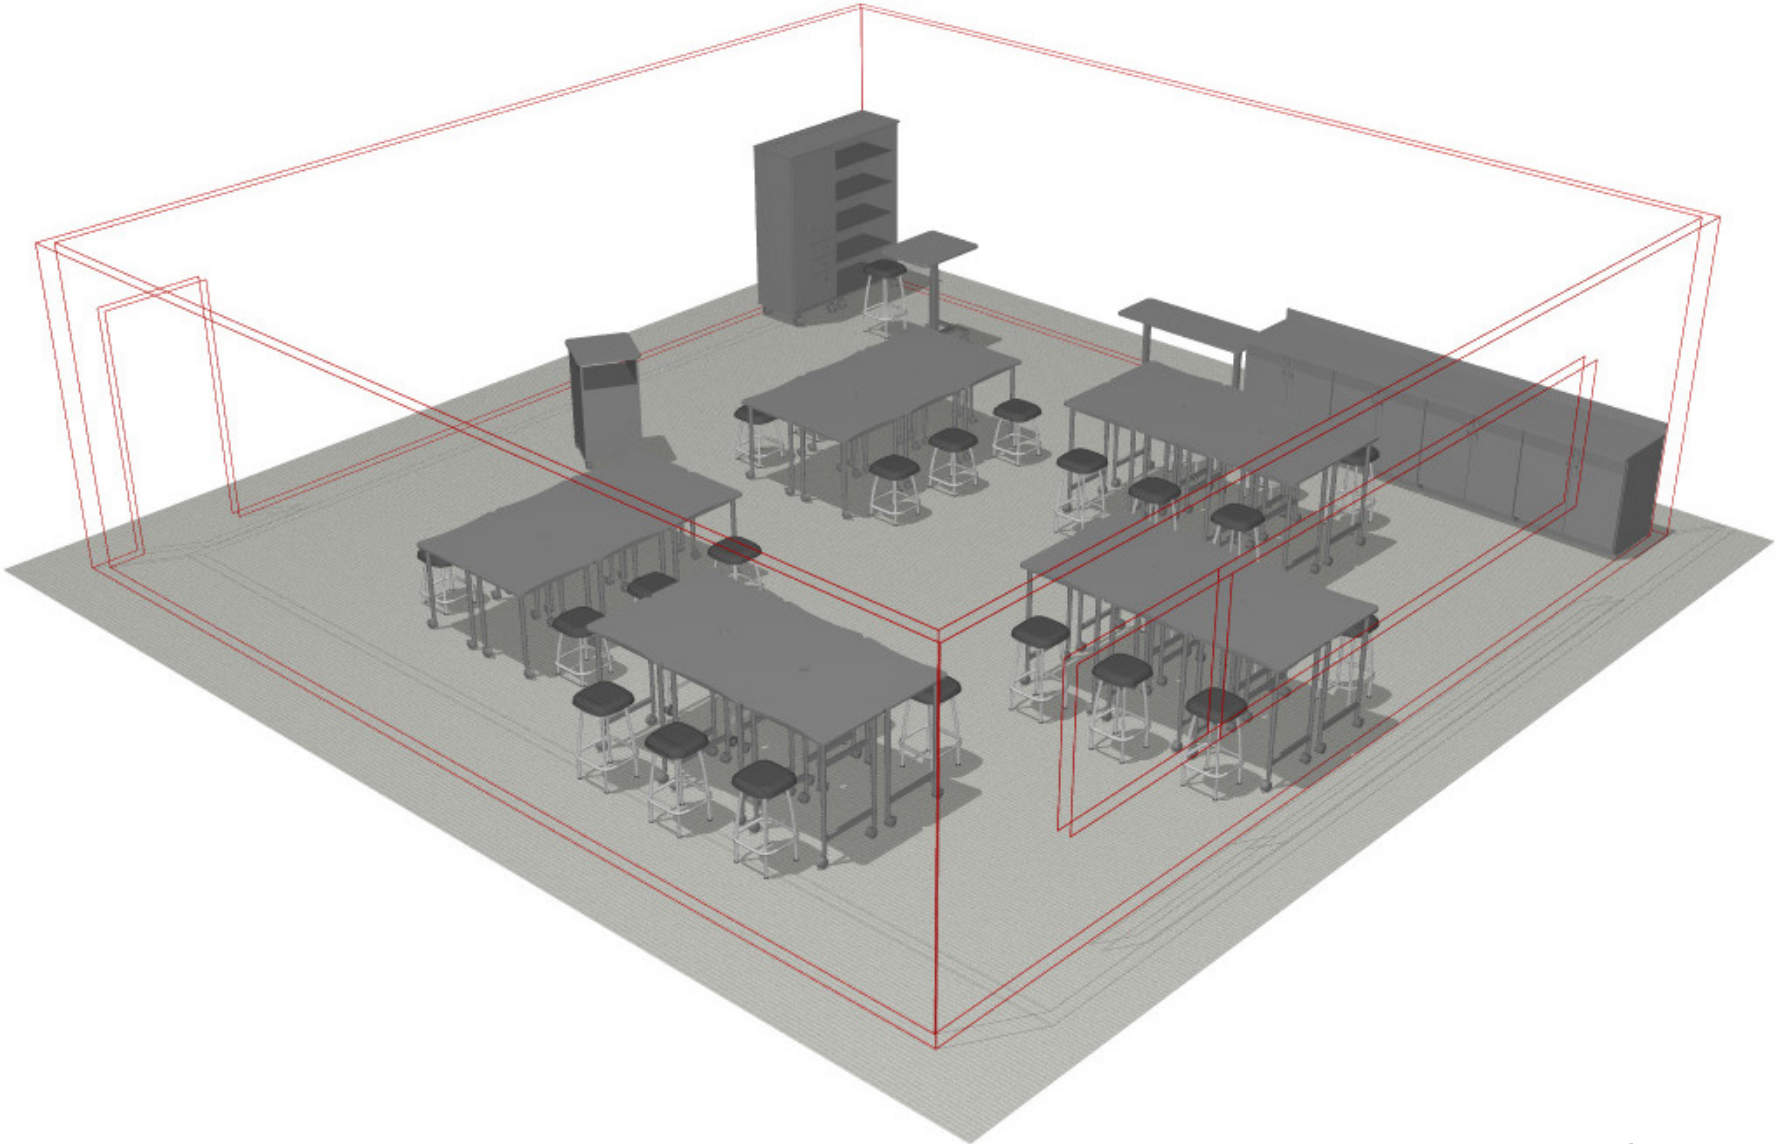

PERSPECTIVE VIEW

68G.FAC.CLS.02

Middle/Jr. High.Facilitate.Cluster.#2

Fleetwood®

For help creating your effective learning environment,
contact us at 616.396.1142 or sales@fleetwoodfurniture.com

PLAN VIEW

68G.FAC.CLS.02

Middle/Jr. High.Facilitate.Cluster.#2

PRODUCT LIST

68G.FAC.CLS.02

Middle/Jr. High.Facilitate.Cluster.#2

PART NUMBER	DESCRIPTION	QTY	LIST	EXT. SELL
72046-664	Base 2 Shelf Lckg Drs Bckspl Cstrs 36w 36h 26d	4	\$1,500	\$6,000
FN-PR2580BK	Adj Ht Cstrs 54w 25-32h 20d	1	\$830	\$830
IN-SK3080AE	Adj Ht Cstrs 30w 24-32h 24d	12	\$476	\$5,712
IN-SK3080AL	Adj Ht Cstrs 30w 29-42h 24d	18	\$546	\$9,828
NS-PR308Q	Plane Desk, Pneumatic Base, 1" thick worksurface, Adjustable Height 75mm Casters 30w 28-45h 24d. Pneumatic column color is Silver	1	\$990	\$990
P151	Power Cstrs 22w 40h 22d	1	\$1,340	\$1,340
P610	Tall Wrdb Tower Lckg Cstrs 24w 68h 20d	1	\$2,428	\$2,428
P701	Tall 4 Shelf No Drs Cstrs 36w 68h 20d	1	\$1,552	\$1,552
ST18FS	Dark Graphite Seat 13.5w 18h 13.5d	12	\$460	\$5,520
ST26FS	Dark Graphite Seat 13.5w 26h 13.5d	19	\$460	\$8,740