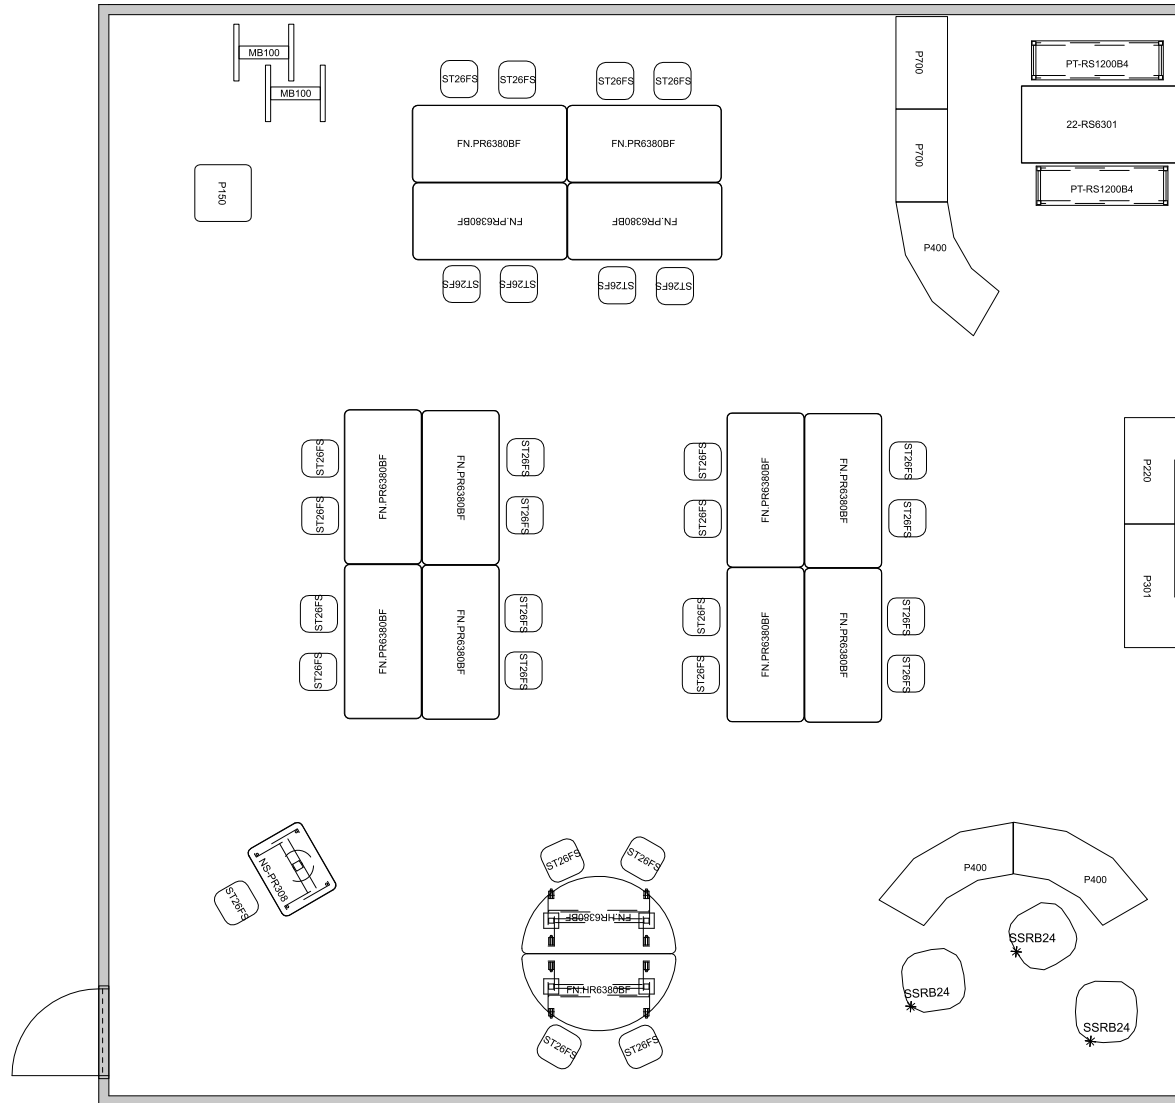

PLAN VIEW

56G.FAC.CMB.01

5th-6th Grade.Facilitate.Combination.#1