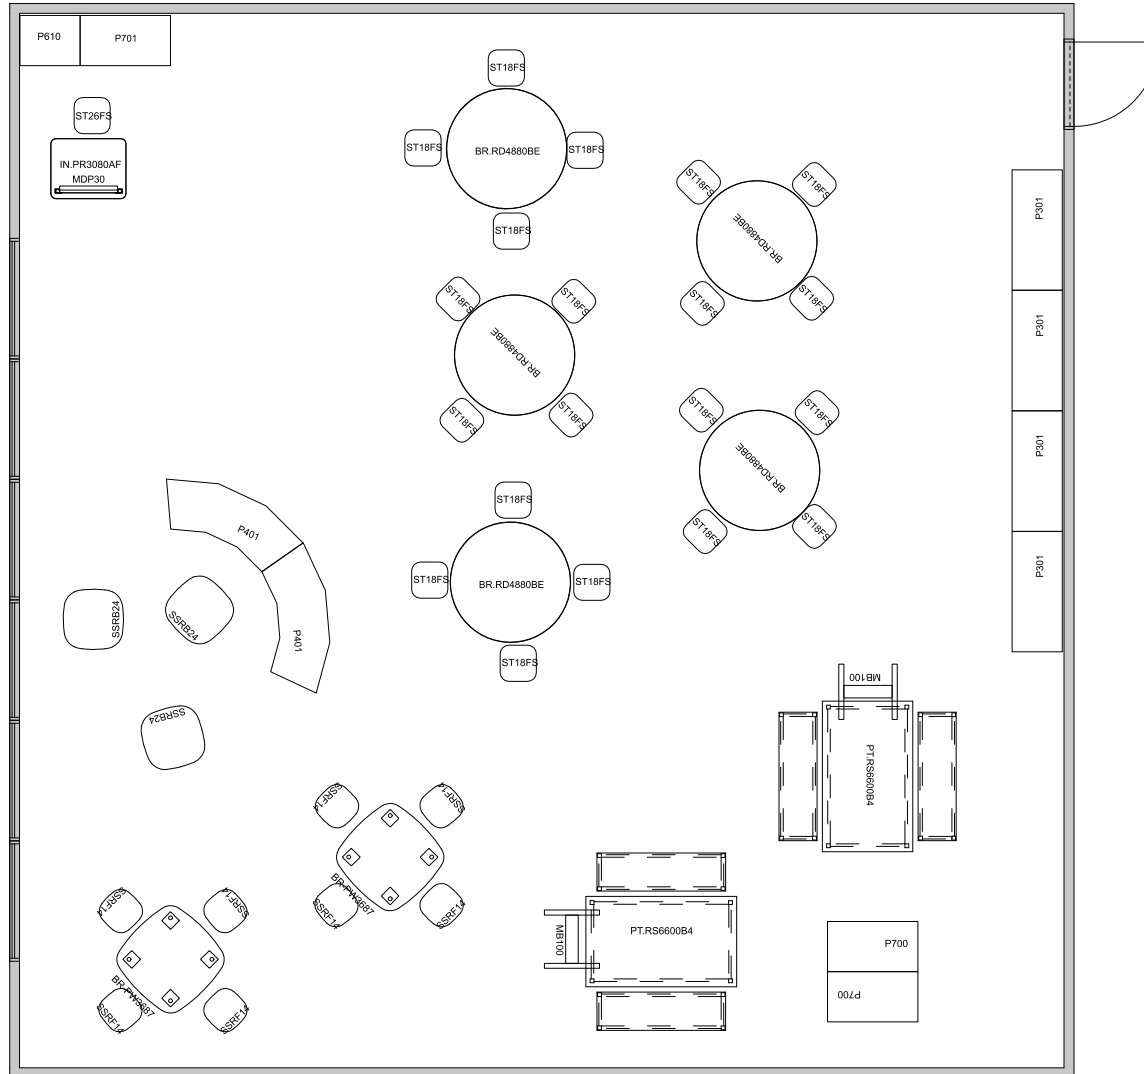

PERSPECTIVE VIEW

56G.FAC.CLS.03

5th-6th Grade.Facilitate.Clusters.#3

Fleetwood®

For help creating your effective learning environment,
contact us at 616.396.1142 or sales@fleetwoodfurniture.com

PLAN VIEW

56G.FAC.CLS.03

5th-6th Grade.Facilitate.Clusters.#3

PRODUCT LIST

56G.FAC.CLS.03

5th-6th Grade.Facilitate.Clusters.#3

PART NUMBER	DESCRIPTION	QTY	LIST	EXT. SELL
ST26FS	Dark Graphite Seat 13.5w 26h 13.5d	1	\$460	\$460
ST18FS	Dark Graphite Seat 13.5w 18h 13.5d	20	\$460	\$9,200
SSRF14	Soft Rock Floor Cushion 15w 3h 15d	8	\$98	\$784
SSRB24	Soft Rock Foam Bean Bag 24w 8-20h 24d	3	\$186	\$558
PT-RS6600B4	Rectangle Table, Steel Frame, Square Legs 60w 29h 36d Benches(2) 51w 18h 15d Fixed Height Lvtrs	2	\$1,208	\$2,416
P701	Tall Storage 4 Shelf No Ors Lckg Casters 36w 68h 20d	1	\$1,552	\$1,552
P700	Low Storage 1 Shelf No Ors Lckg Casters 36w 36h 20d	2	\$934	\$1,868
P610	Tall Wrdbc Tower Lckg Cstrs 24w 68h 20d	1	\$2,428	\$2,428
P401	Mid Arc Storage No Ors Lckg Casters 60w 44h 20d	2	\$1,708	\$3,416
P301	Mid Storage 9 Cubby No Ors Lckg Casters 48w 44h 20d	4	\$1,230	\$4,920
MDP30	Perforated Steel Modesty Panel Installed at the factory 30w 14h	1	\$96	\$96
MB100	Vertical Cart with 4 Pages 26w 72h 22d	2	\$1,400	\$2,800
IN-PR3080AF	Plane Desk, Steel Frame Round Legs (4) Adjustable Height H-Frame Cstrs 30w 34-42h 24d	1	\$546	\$546
BR-RD4880BE	Round Table, Post Round Legs Adjustable Height Cstrs 48w 24-32h 48d	5	\$648	\$3,240
BR-PW3687	Pillow Table, Post Leg, 1"thick worksurface, Round, 4 Leg, Fixed Height Levelers 36w 14h 36d	2	\$512	\$1,024