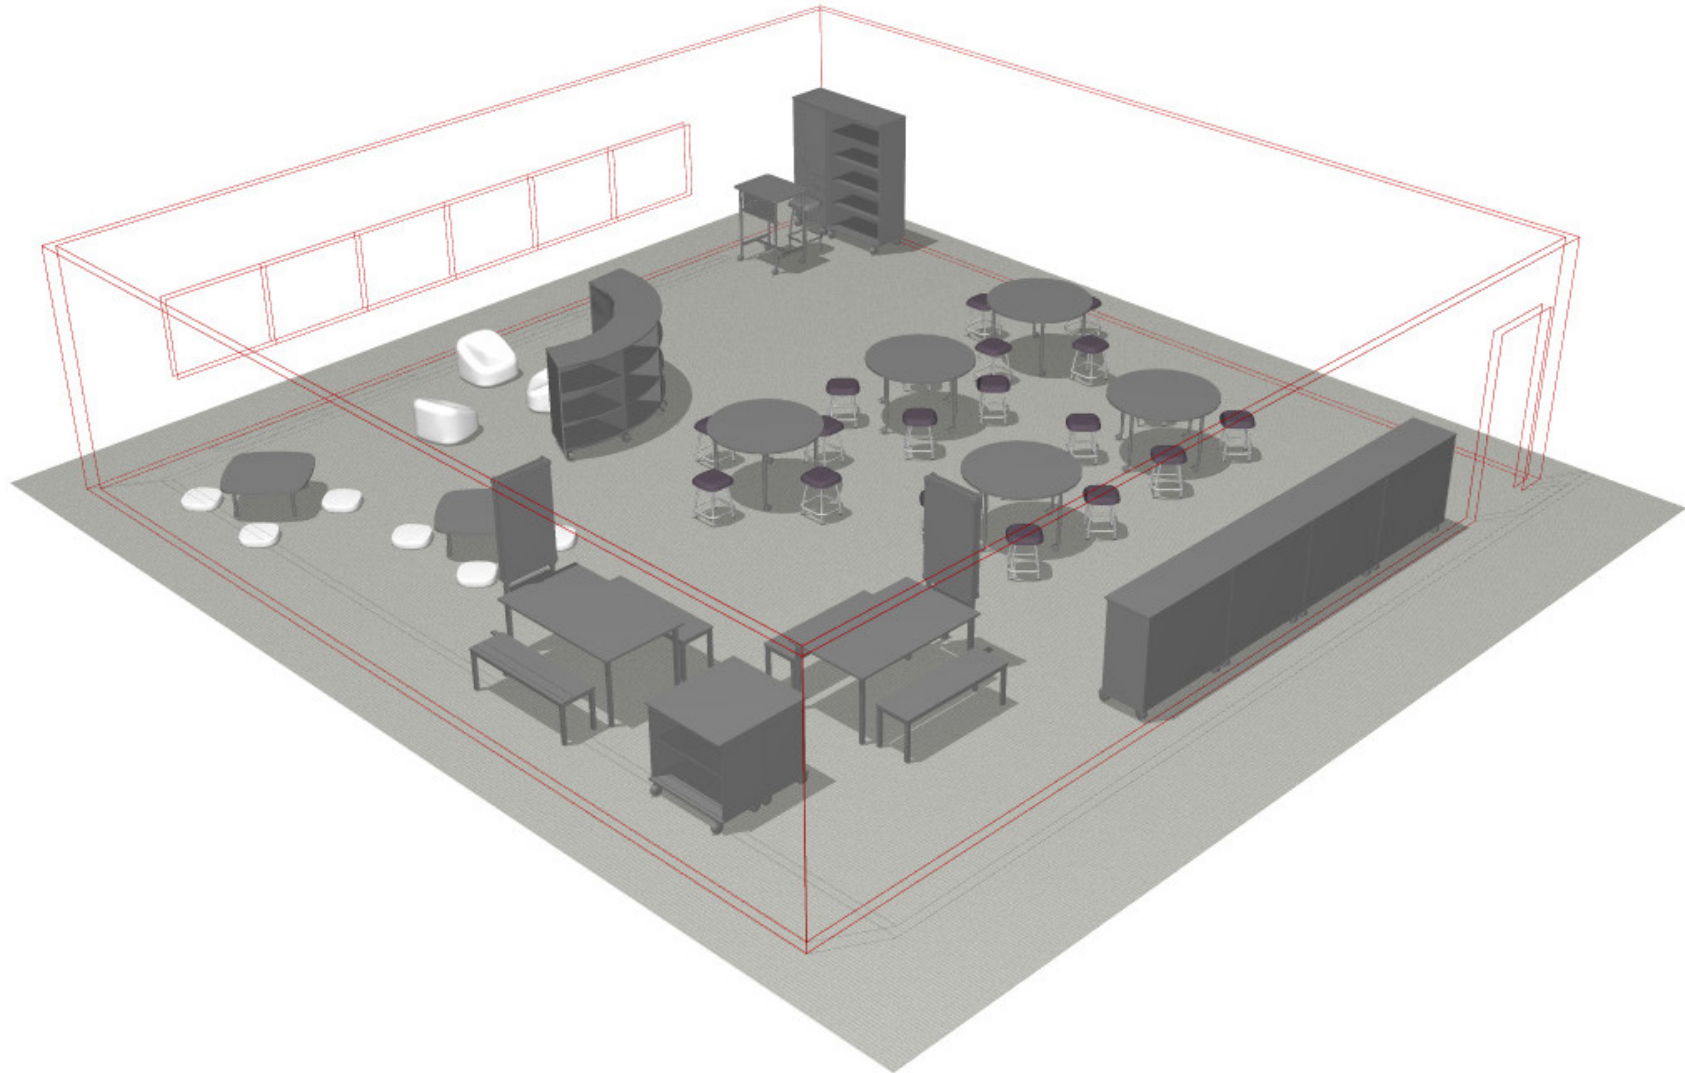

PERSPECTIVE VIEW

56G.FAC.CLS.03

5th-6th Grade.Facilitate.Clusters.#3

Fleetwood®

For help creating your effective learning environment,
contact us at 616.396.1142 or sales@fleetwoodfurniture.com

PLAN VIEW

56G.FAC.CLS.03

5th-6th Grade.Facilitate.Clusters.#3

PRODUCT LIST

56G.FAC.CLS.03

5th-6th Grade.Facilitate.Clusters.#3

PART NUMBER	DESCRIPTION	QTY	LIST	EXT. SELL
ST26FS	Dark Graphite Seat 13.5w 26h 13.5d	1	\$460	\$460
ST18FS	Dark Graphite Seat 13.5w 18h 13.5d	20	\$460	\$9,200
SSRF14	Soft Rock Floor Cushion 15w 3h 15d	8	\$98	\$784
SSRB24	Soft Rock Foam Bean Bag 24w 8-20h 24d	3	\$186	\$558
PT-RS6600B4	Rectangle Table, Steel Frame, Square Legs 60w 29h 36d Benches(2) 51w 18h 15d Fixed Height Lvtrs	2	\$1,208	\$2,416
P701	Tall Storage 4 Shelf No Ors Lckg Casters 36w 68h 20d	1	\$1,552	\$1,552
P700	Low Storage 1 Shelf No Ors Lckg Casters 36w 36h 20d	2	\$934	\$1,868
P610	Tall Wrdbc Tower Lckg Cstrs 24w 68h 20d	1	\$2,428	\$2,428
P401	Mid Arc Storage No Ors Lckg Casters 60w 44h 20d	2	\$1,708	\$3,416
P301	Mid Storage 9 Cubby No Ors Lckg Casters 48w 44h 20d	4	\$1,230	\$4,920
MDP30	Perforated Steel Modesty Panel Installed at the factory 30w 14h	1	\$96	\$96
MB100	Vertical Cart with 4 Pages 26w 72h 22d	2	\$1,400	\$2,800
IN-PR3080AF	Plane Desk, Steel Frame Round Legs (4) Adjustable Height H-Frame Cstrs 30w 34-42h 24d	1	\$546	\$546
BR-RD4880BE	Round Table, Post Round Legs Adjustable Height Cstrs 48w 24-32h 48d	5	\$648	\$3,240
BR-PW3687	Pillow Table, Post Leg, 1"thick worksurface, Round, 4 Leg, Fixed Height Levelers 36w 14h 36d	2	\$512	\$1,024