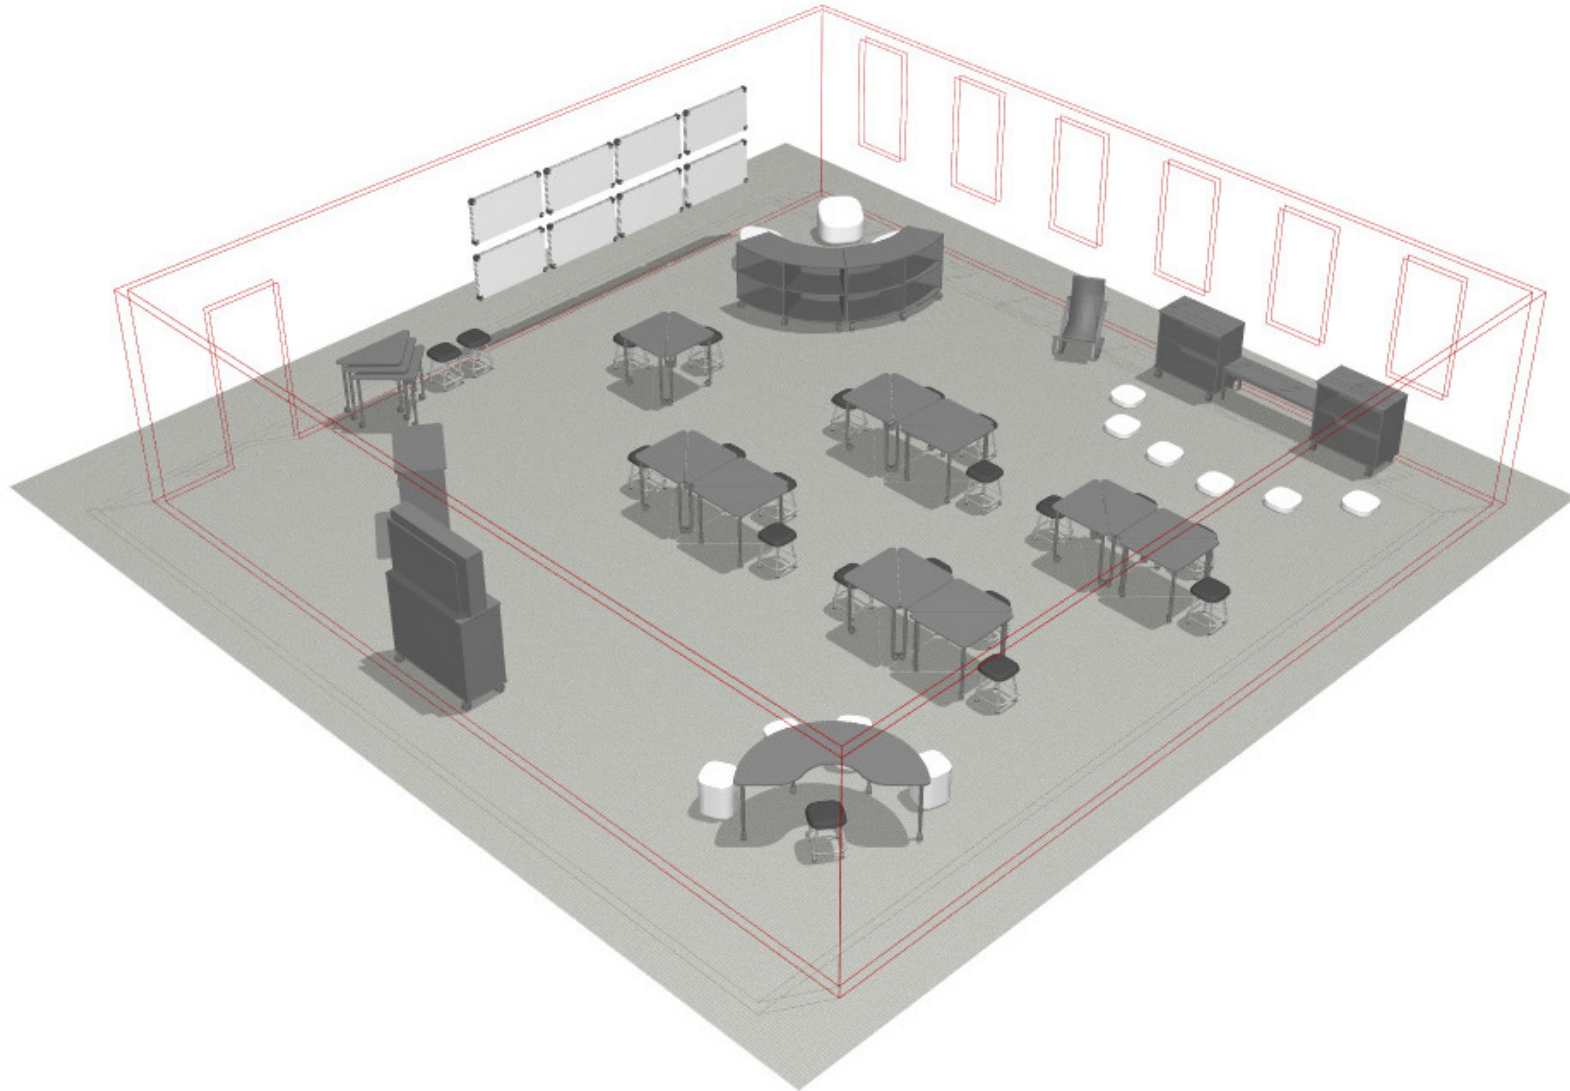

PERSPECTIVE VIEW

34G.PER.CMB.01

3rd-4th Grade.Personal Style.Combination.#1

Fleetwood®

For help creating your effective learning environment,
contact us at 616.396.1142 or sales@fleetwoodfurniture.com

PLAN VIEW

34G.PER.CMB.01

3rd-4th Grade.Personal Style.Combination.#1

34G.PER.CMB.01

PRODUCT LIST

34G.PER.CMB.01

3rd-4th Grade.Personal Style.Combination.#1

PART NUMBER	DESCRIPTION	QTY	LIST	EXT. SELL
ST18FS	Dark Graphite Seat 13.5w 18h 13.5d	21	\$460	\$9,660
SSRF14	Soft Rock Floor Cushion 15w 3h 15d	6	\$98	\$588
BR-KD768A	Kidney Table, Post Leg, 1"thick worksurface, Round, 4 Leg, Adjustable Height 75mm Casters 72w 20-28h 36d	1	\$764	\$764
MB300	Pages Drywall Mount Kit Includes 4 boards, mounting template , pegs and drywall hardware 23.5w 42h 2d	8	\$450	\$3,600
P181	Presentation Cart, With Power, Holds up to 6 Gratnells Trays (Included) 1 Adjustable Shelf Non-Locking Door, Perforated Steel Back Panel, 75mm Locking Casters 36w 40h 22d	1	\$1,758	\$1,758
P400	Designer Collection Low Arc Storage, Single Sided, 2 Adjustable Shelves, No Doors, Perforated Steel Back Panel, 100mm Locking Casters 60w 36h 20d	2	\$1,532	\$3,064
P700	Designer Collection Low Storage, Single Sided, 1 Adjustable Shelf, No Doors, Perforated Steel Back Panel, 100mm Locking Casters 36w 36h 20d	2	\$934	\$1,868
P900	Designer Collection Monitor Cart, Gratnells tray storage , holds up to 24 trays , Non-locking doors, 4 Outlet power unit , Perforated Steel Back Panel, 100mm Locking Casters 48w x 72h x 20d	1	\$2,974	\$2,974
PT-RS1205	Bench Unitized Frame, Square Legs Levelers 51w 18h 15d	2	\$362	\$362
SSRB24	Soft Rock Foam Bean Bag 24w 8-20h 24d	4	\$186	\$744
SSRS16	Soft Rock Stool Stationary Base Glides 14w 16h 14d	4	\$294	\$1,176
ST-TR418E	Triangle Desk, Stacker, Round Legs, 3 Legs, 3/4"thick worksurface, Adjustable Height 75mm Casters 41w 24-32h 22d	21	\$420	\$8,820