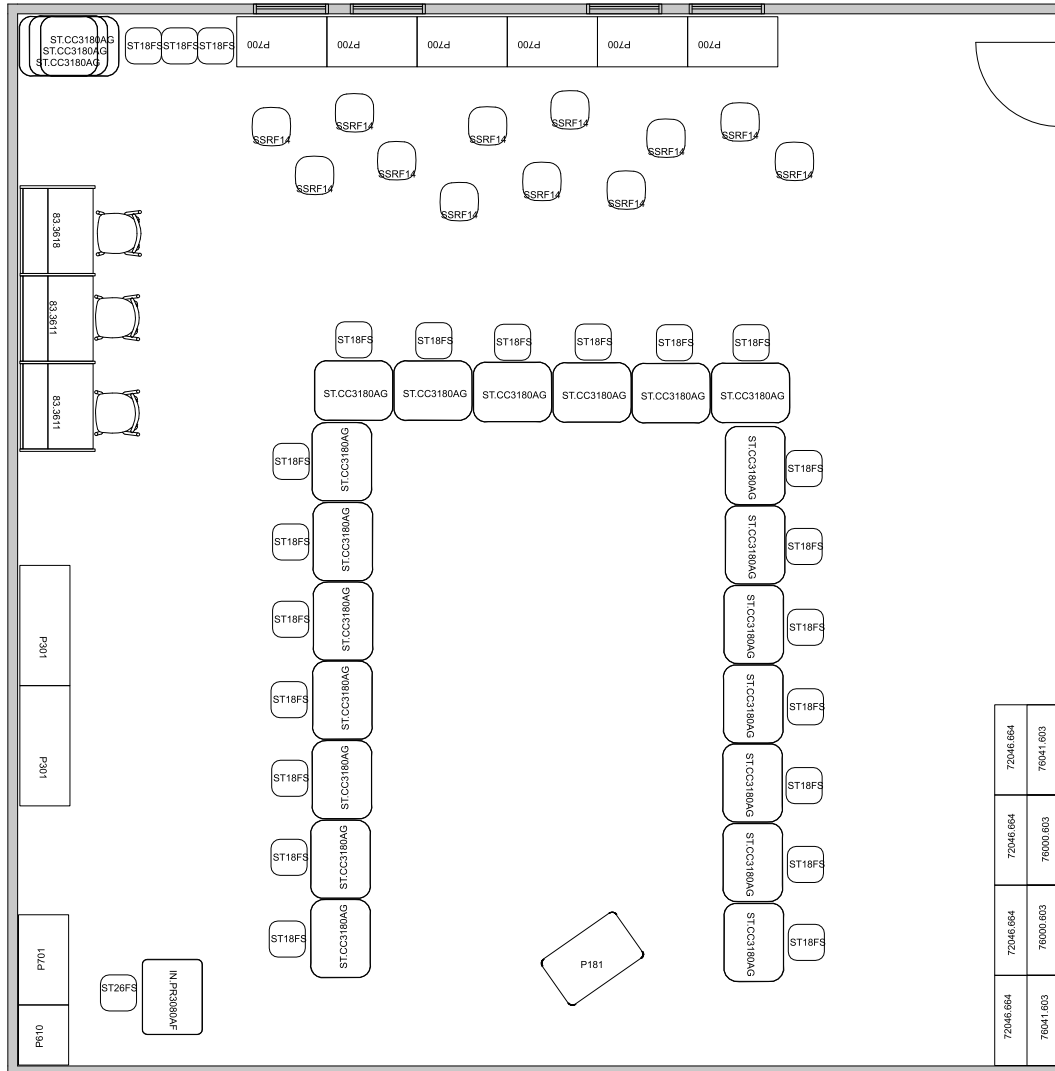

PERSPECTIVE VIEW

34G.LEC.USH.04

3rd-4th Grade.Lecture.U-Shape.#4

Fleetwood®

For help creating your effective learning environment,
contact us at 616.396.1142 or sales@fleetwoodfurniture.com

PLAN VIEW

34G.LEC.USH.04

3rd-4th Grade.Lecture.Rows/Columns.#1

PRODUCT LIST

34G.LEC.USH.04

3rd-4th Grade.Lecture.Rows/Columns.#1

PART NUMBER	DESCRIPTION	QTY	LIST	EXT. SELL
ST26FS	Dark Graphite Seat 13.5w 26h 13.5d	1	\$460	\$460
ST18FS	Dark Graphite Seat 13.5w 18h 13.5d	23	\$460	\$10,580
P610	Tall Wrdbc Tower Lckg Cstrs 24w 68h 20d	1	\$2,428	\$2,428
P181	Presentation Cart 1 Shelf Gratnells Trays Included Lckg Dr With Power Lckg Casters - 36w40h 22d	1	\$1,758	\$1,758
IN-PR3080AF	Plane Desk, Steel Frame Round Legs (4) Adjustable Height H-Frame Cstrs 30w 34-42h 24d	1	\$546	\$546
72046-664	Base Shelf Cabinet 2 Shelf Lckg Drs Bckspl Cstrs 36w 36h 26d	4	\$1,500	\$6,000
76000-603	Illusions Collection Wall Hung Storage 2 Adjustable Shelves No Doors 36w 30h 13d	2	\$556	\$1,112
76041-603	Illusions Collection Wall Hung Storage 2 Adjustable Shelves Locking Doors 36w 30h 13d	2	\$762	\$1,524
83-3611	Rectangle Desk Adder High End Carrel 35w 48h 30d	2	\$624	\$1,248
83-3618	Rectangle Desk Starter High End Carrel 36w 48h 30d	1	\$774	\$774
P301	Mid Storage 9 Cubby No Drs Lckg Casters 48w 44h 20d	2	\$1,230	\$2,460
P700	Low Storage 1 Shelf No Drs Lckg Casters 36w 36h 20d	6	\$934	\$5,604
P701	Tall Storage 4 Shelf No Drs Lckg Casters 36w 68h 20d	1	\$1,552	\$1,552
SSRF14	Soft Rock Floor Cushion 15w 3h 15d	12	\$98	\$1,176
ST-CC3180AG	Core Desk, Steel Round Legs (4), Stacker Adjustable Height Whlbrw 32w 24-32h 24d	23	\$414	\$9,522

Total FLEETWOOD - \$46,744.00

RENDERING

34G.LEC.USH.04

3rd-4th Grade.Lecture.Rows/Columns.#1