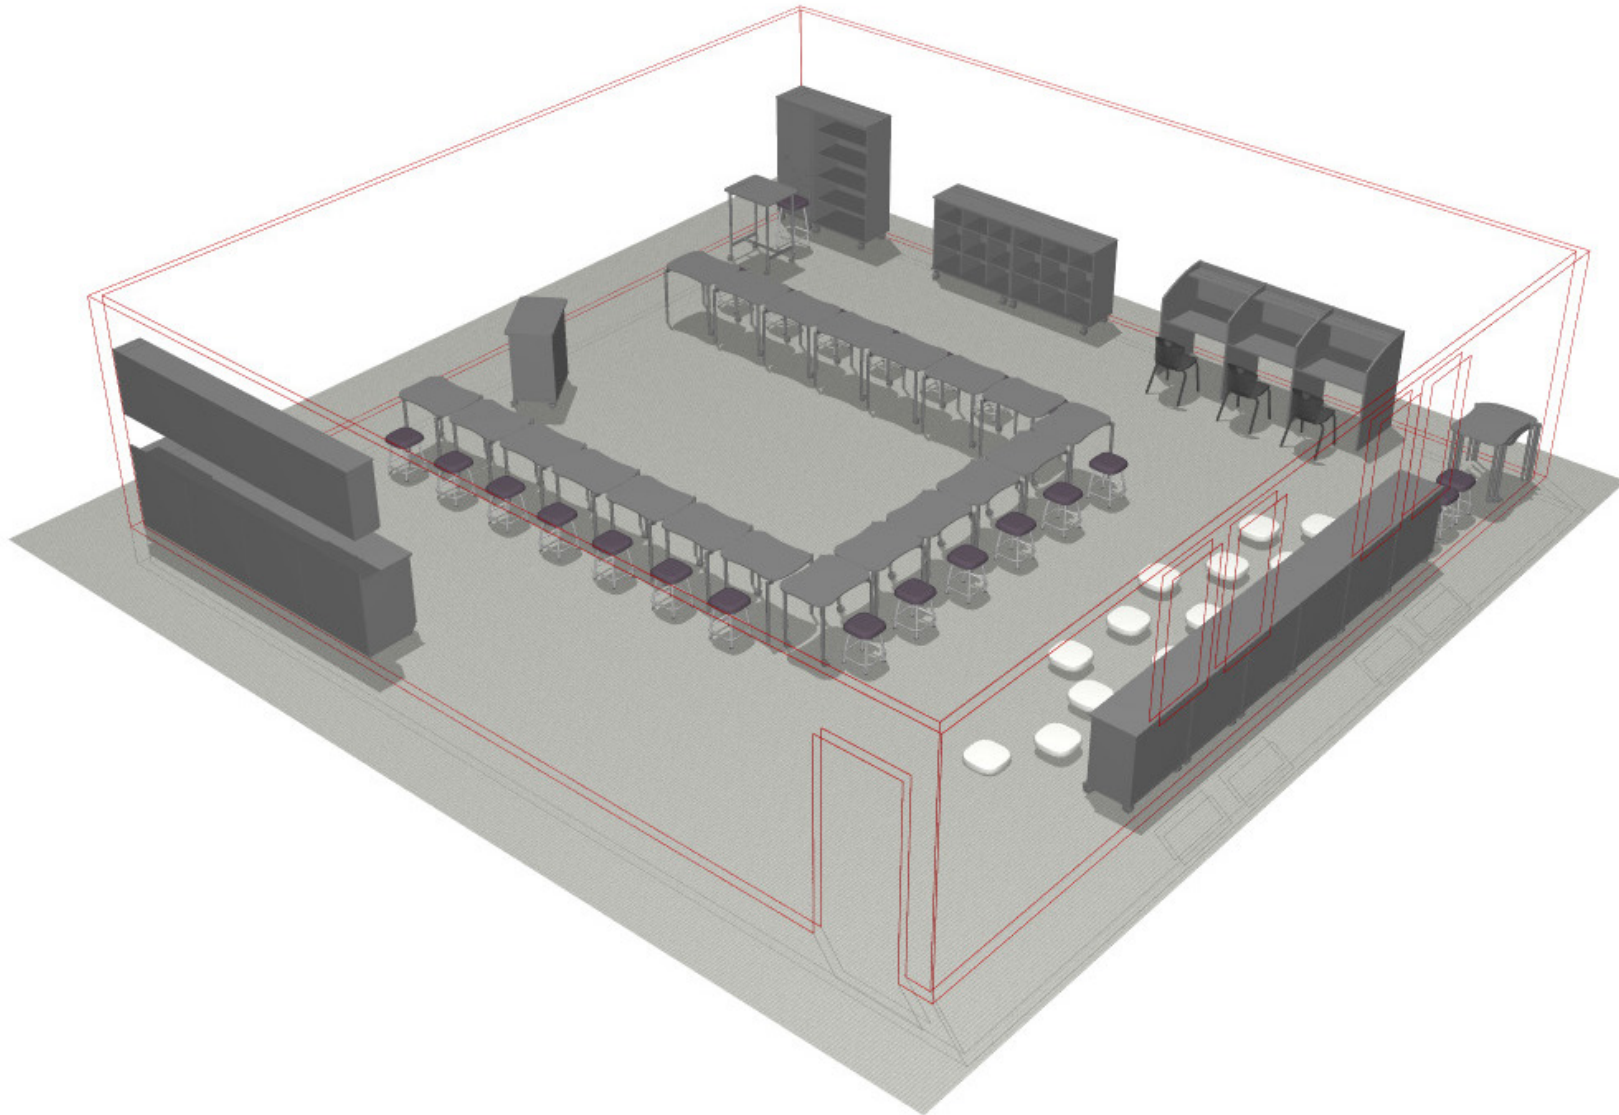

PERSPECTIVE VIEW

34G.LEC.USH.04

3rd-4th Grade.Lecture.U-Shape.#4

Fleetwood®

For help creating your effective learning environment,
contact us at 616.396.1142 or sales@fleetwoodfurniture.com

PLAN VIEW

34G.LEC.USH.04

3rd-4th Grade.Lecture.Rows/Columns.#1

PRODUCT LIST

34G.LEC.USH.04

3rd-4th Grade.Lecture.Rows/Columns.#1

PART NUMBER	DESCRIPTION	QTY	LIST	EXT. SELL
ST26FS	Dark Graphite Seat 13.5w 26h 13.5d	1	\$460	\$460
ST18FS	Dark Graphite Seat 13.5w 18h 13.5d	23	\$460	\$10,580
P610	Tall Wrdbc Tower Lckg Cstrs 24w 68h 20d	1	\$2,428	\$2,428
P181	Presentation Cart 1 Shelf Gratnells Trays Included Lckg Dr With Power Lckg Casters - 36w40h 22d	1	\$1,758	\$1,758
IN-PR3080AF	Plane Desk, Steel Frame Round Legs (4) Adjustable Height H-Frame Cstrs 30w 34-42h 24d	1	\$546	\$546
72046-664	Base Shelf Cabinet 2 Shelf Lckg Drs Bckspl Cstrs 36w 36h 26d	4	\$1,500	\$6,000
76000-603	Illusions Collection Wall Hung Storage 2 Adjustable Shelves No Doors 36w 30h 13d	2	\$556	\$1,112
76041-603	Illusions Collection Wall Hung Storage 2 Adjustable Shelves Locking Doors 36w 30h 13d	2	\$762	\$1,524
83-3611	Rectangle Desk Adder High End Carrel 35w 48h 30d	2	\$624	\$1,248
83-3618	Rectangle Desk Starter High End Carrel 36w 48h 30d	1	\$774	\$774
P301	Mid Storage 9 Cubby No Drs Lckg Casters 48w 44h 20d	2	\$1,230	\$2,460
P700	Low Storage 1 Shelf No Drs Lckg Casters 36w 36h 20d	6	\$934	\$5,604
P701	Tall Storage 4 Shelf No Drs Lckg Casters 36w 68h 20d	1	\$1,552	\$1,552
SSRF14	Soft Rock Floor Cushion 15w 3h 15d	12	\$98	\$1,176
ST-CC3180AG	Core Desk, Steel Round Legs (4), Stacker Adjustable Height Whlbrw 32w 24-32h 24d	23	\$414	\$9,522

Total FLEETWOOD - \$46,744.00

RENDERING

34G.LEC.USH.04

3rd-4th Grade.Lecture.Rows/Columns.#1