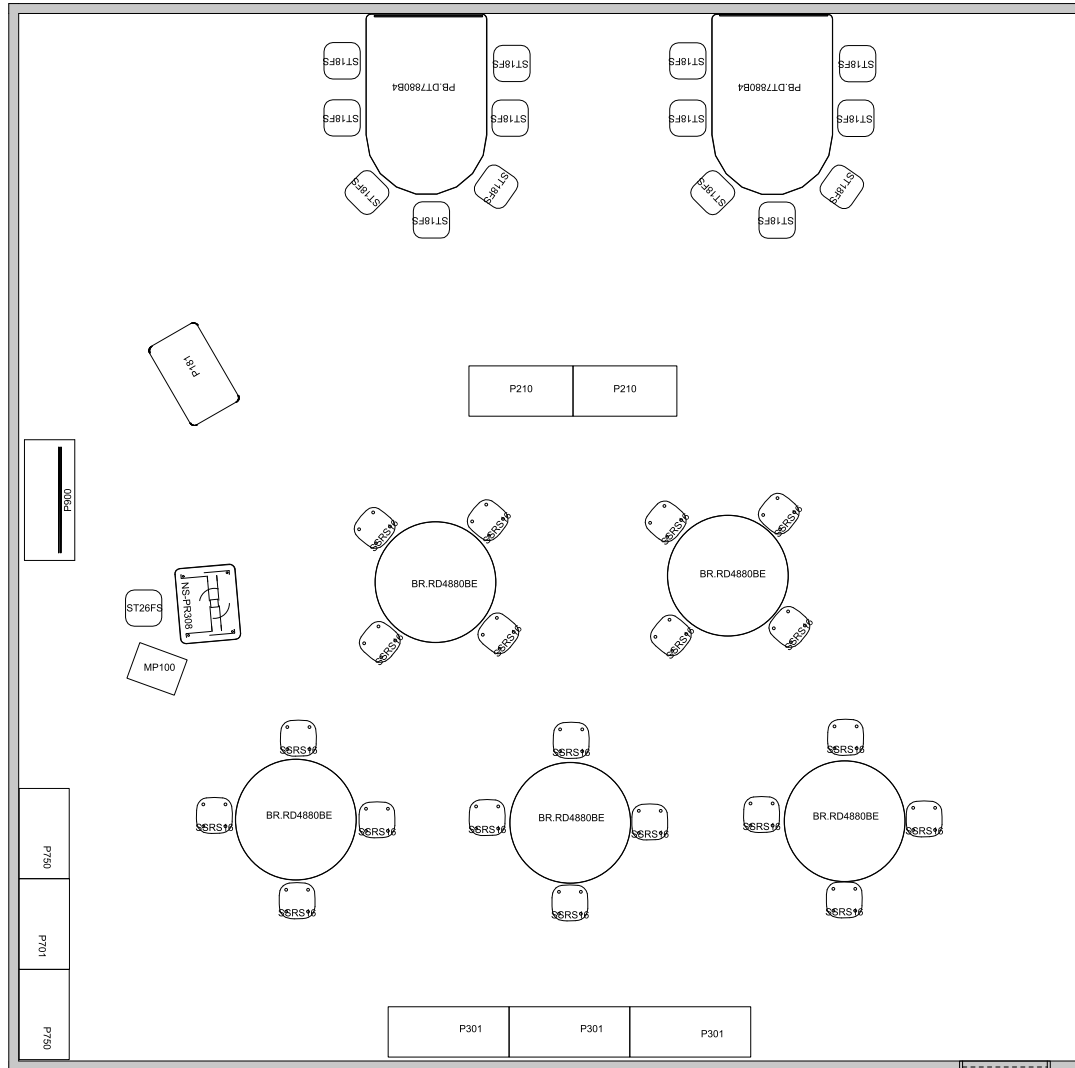

PERSPECTIVE VIEW

34G.FAC.CLS.03

3rd-4th Grade.Facilitate.Clusters.#3

Fleetwood®

For help creating your effective learning environment,
contact us at 616.396.1142 or sales@fleetwoodfurniture.com

PLAN VIEW

34G.FAC.CLS.03

3rd-4th Grade.Facilitate.Clusters.#3

34G.FAC.CLS.03

PRODUCT LIST

34G.FAC.CLS.03

3rd-4th Grade.Facilitate.Clusters.#3

PART NUMBER	DESCRIPTION	QTY	LIST	EXT. SELL
ST26FS	Rock Active Seating Stool Dark Graphite Seat Levelers 13.5w 26h 13.5d	1	\$300	\$300
ST18FS	Dark Graphite Seat 13.5w 18h 13.5d	14	\$460	\$6,440
SSRS16	Soft Rock Stool Stationary Base Glides 14w 16h 14d	20	\$294	\$5,880
PB-DT7880B4	D-Top Table, Pedestal Base (1), Post Round Legs (2) Fixed Height Lvtrs/Glds 48w 29h 72d	2	\$1,064	\$2,128
P900	Designer Collection Monitor Cart, Gratnells tray storage , holds up to 24 trays, Non-locking doors, 4 Outlet power unit, Perforated Steel Back Panel, 100mm Locking Casters 48w x 72h x 20d	1	\$2,974	\$2,974
P750	Tall Storage 4 Shelf Lckg Drs Lckg Casters 36w 68h 20d	2	\$1,928	\$3,856
P701	Tall Storage 4 Shelf No Drs Lckg Casters 36w 68h 20d	1	\$1,552	\$1,552
P301	Mid Storage 9 Cubby No Drs Lckg Casters 48w 44h 20d	3	\$1,230	\$3,690
P210	Low Tray Storage Gratnells Trays Included No Drs Lckg Casters 42w 36h 20d	2	\$1,612	\$3,224
P181	Presentation Cart 1 Shelf Gratnells Trays Included Lckg Dr With Power Lckg Casters 36w40h 22d	1	\$1,758	\$1,758
NS-PR308Q	Plane Desk , Pneumatic Base, 1 "thick worksurface, Adjustable Height 75mm Casters 30w 28-45h 24d . Pneumatic column color is Silver	1	\$990	\$990
MP100	Mobile Ped, Under Work Surface , 1 Box/1 File Lckg 96mm Pull 15w 22.5h 20d	1	\$890	\$890
MB300	Pages Drywall Mount Kit Includes 4 boards , mounting template , pegs and drywall hardware 23.5w 42h 2d	1	\$450	\$450
BR-RD4880BE	Round Table , Post Round Legs Adjustable Height Cstrs 48w 24-32h 48d	5	\$648	\$3,240