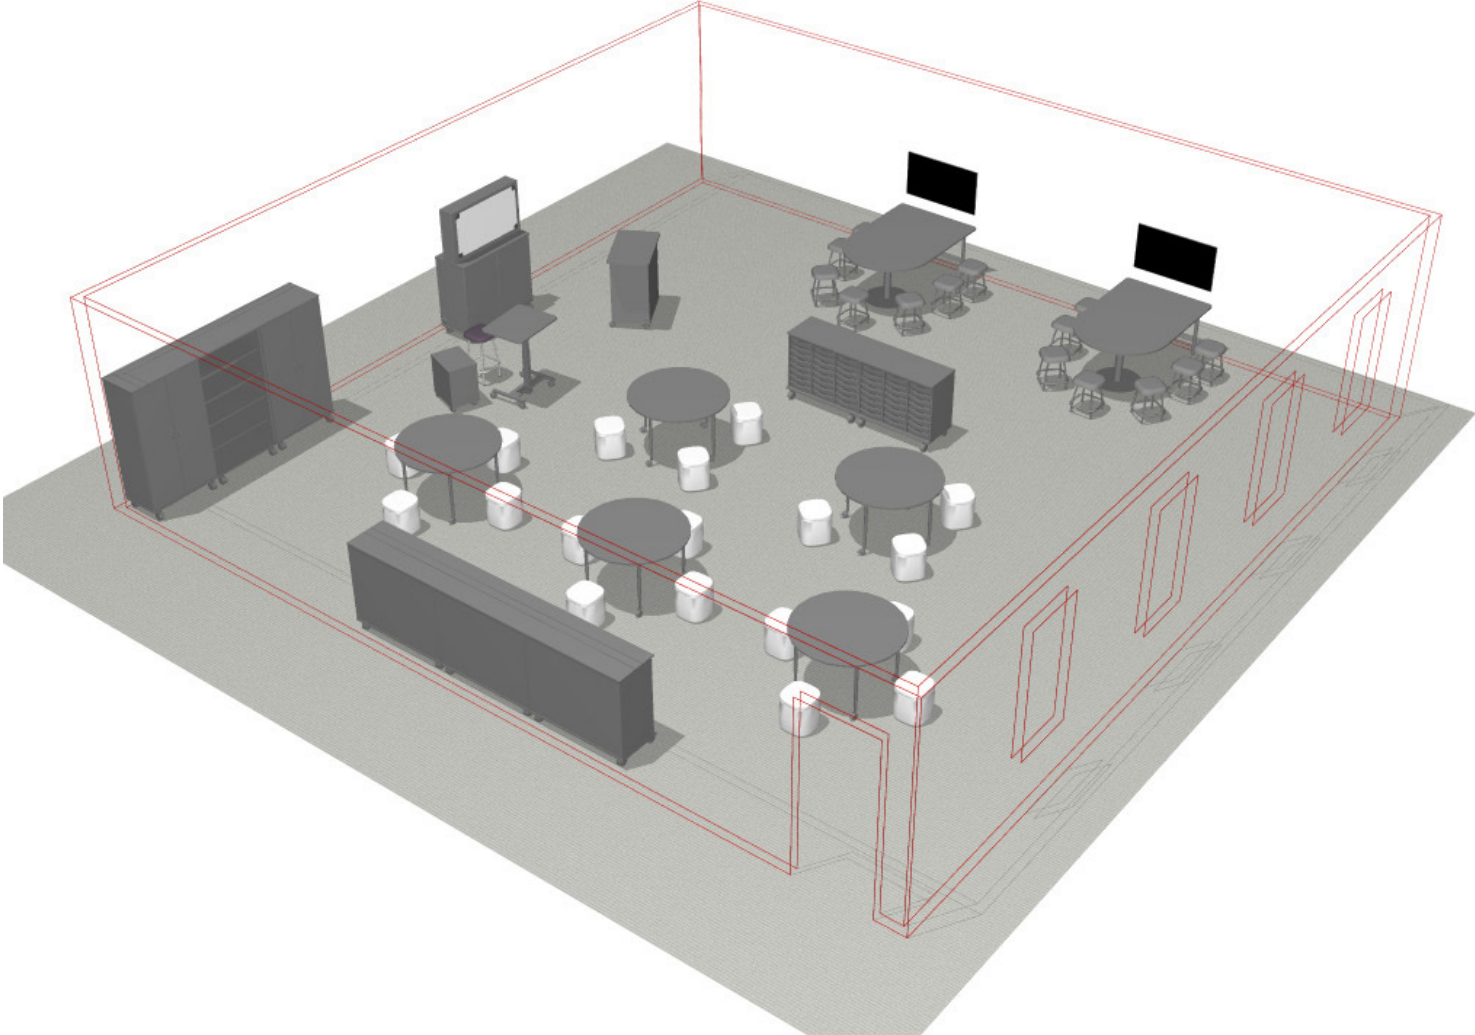

PERSPECTIVE VIEW

34G.FAC.CLS.03

3rd-4th Grade.Facilitate.Clusters.#3

Fleetwood®

For help creating your effective learning environment,
contact us at 616.396.1142 or sales@fleetwoodfurniture.com

PLAN VIEW

34G.FAC.CLS.03

3rd-4th Grade.Facilitate.Clusters.#3

34G.FAC.CLS.03

PRODUCT LIST

34G.FAC.CLS.03

3rd-4th Grade.Facilitate.Clusters.#3

PART NUMBER	DESCRIPTION	QTY	LIST	EXT. SELL
ST26FS	Rock Active Seating Stool Dark Graphite Seat Levelers 13.5w 26h 13.5d	1	\$300	\$300
ST18FS	Dark Graphite Seat 13.5w 18h 13.5d	14	\$460	\$6,440
SSRS16	Soft Rock Stool Stationary Base Glides 14w 16h 14d	20	\$294	\$5,880
PB-DT7880B4	D-Top Table, Pedestal Base (1), Post Round Legs (2) Fixed Height Lvtrs/Glds 48w 29h 72d	2	\$1,064	\$2,128
P900	Designer Collection Monitor Cart, Gratnells tray storage , holds up to 24 trays, Non-locking doors, 4 Outlet power unit, Perforated Steel Back Panel, 100mm Locking Casters 48w x 72h x 20d	1	\$2,974	\$2,974
P750	Tall Storage 4 Shelf Lckg Drs Lckg Casters 36w 68h 20d	2	\$1,928	\$3,856
P701	Tall Storage 4 Shelf No Drs Lckg Casters 36w 68h 20d	1	\$1,552	\$1,552
P301	Mid Storage 9 Cubby No Drs Lckg Casters 48w 44h 20d	3	\$1,230	\$3,690
P210	Low Tray Storage Gratnells Trays Included No Drs Lckg Casters 42w 36h 20d	2	\$1,612	\$3,224
P181	Presentation Cart 1 Shelf Gratnells Trays Included Lckg Dr With Power Lckg Casters 36w40h 22d	1	\$1,758	\$1,758
NS-PR308Q	Plane Desk , Pneumatic Base, 1 "thick worksurface, Adjustable Height 75mm Casters 30w 28-45h 24d . Pneumatic column color is Silver	1	\$990	\$990
MP100	Mobile Ped, Under Work Surface , 1 Box/1 File Lckg 96mm Pull 15w 22.5h 20d	1	\$890	\$890
MB300	Pages Drywall Mount Kit Includes 4 boards , mounting template , pegs and drywall hardware 23.5w 42h 2d	1	\$450	\$450
BR-RD4880BE	Round Table , Post Round Legs Adjustable Height Cstrs 48w 24-32h 48d	5	\$648	\$3,240